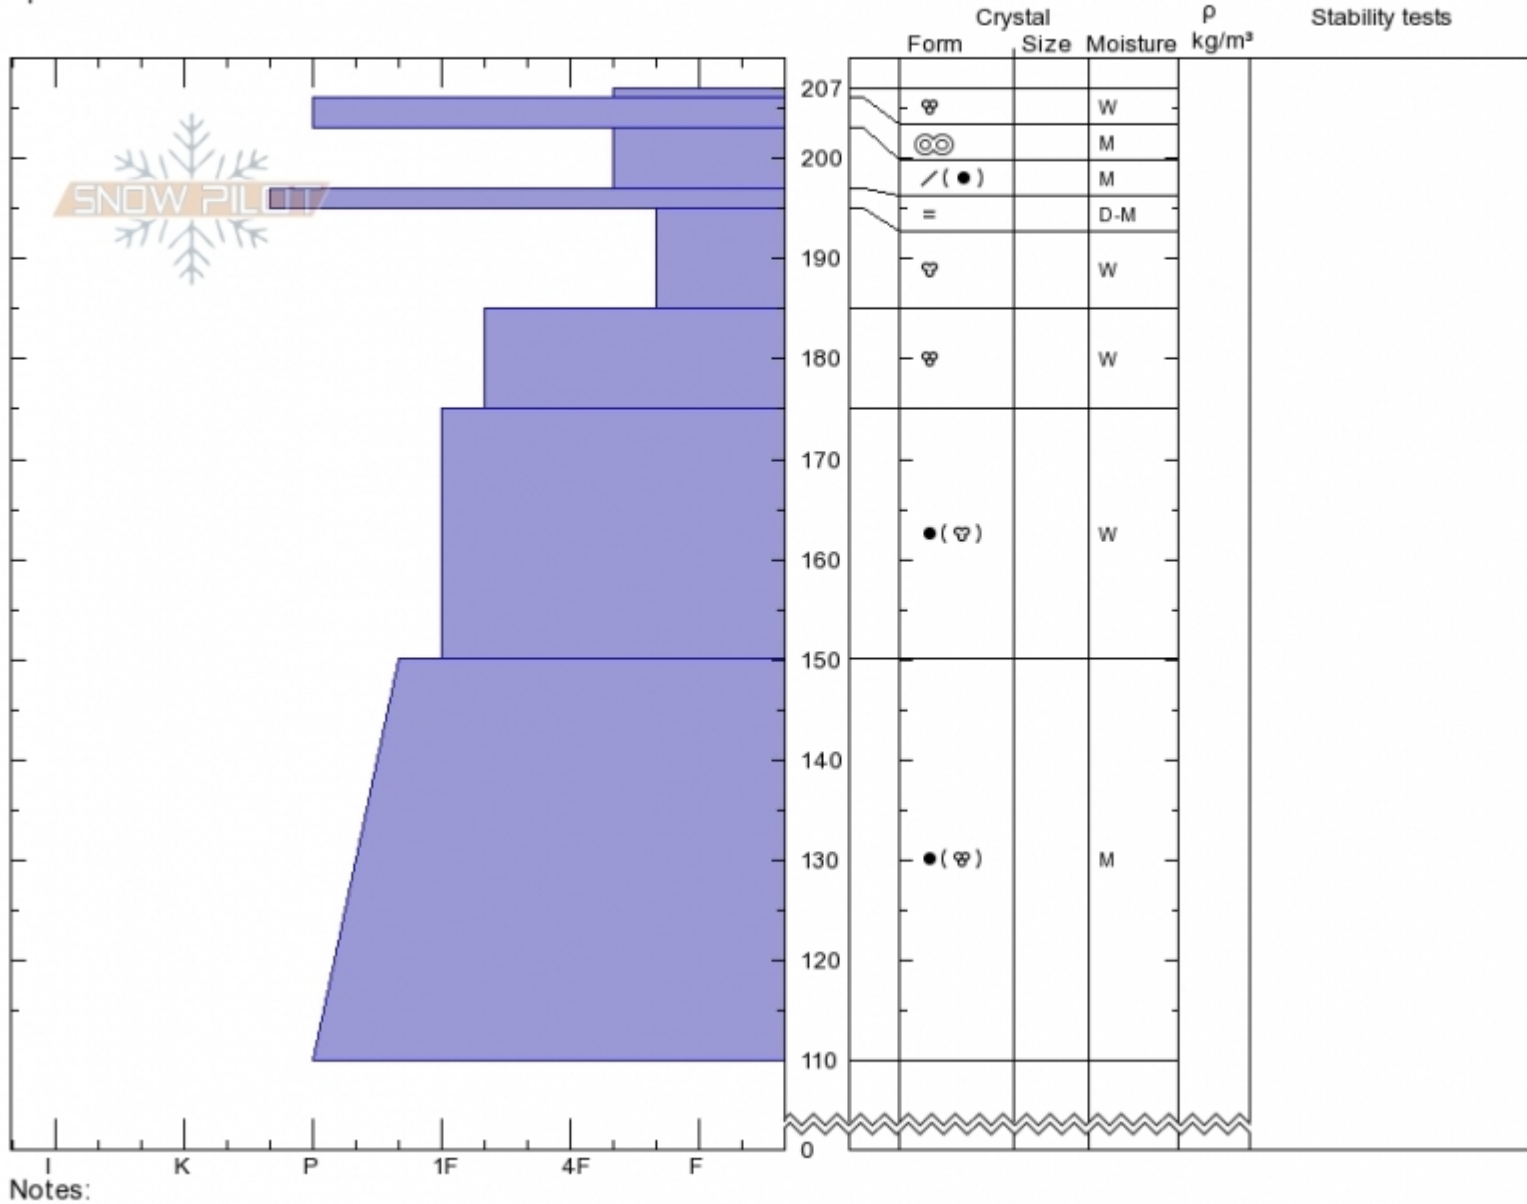

Abelin's n. of platter
Bridger Range
MT
Elevation: 8200 ft
Aspect: 75°
Specifics:

Alex Marienthal
Tue Apr 23 10:43 2019
Co-ord: 45.81695N, -110.92797W
Slope Angle: 30°
Wind Loading:

Stability:
Air Temperature: 4°C
Sky Cover: BKN
Precipitation: NO
Wind: Calm

Layer No

Advisory Region
Bridger Range
Bridger Range, 2019-05-02