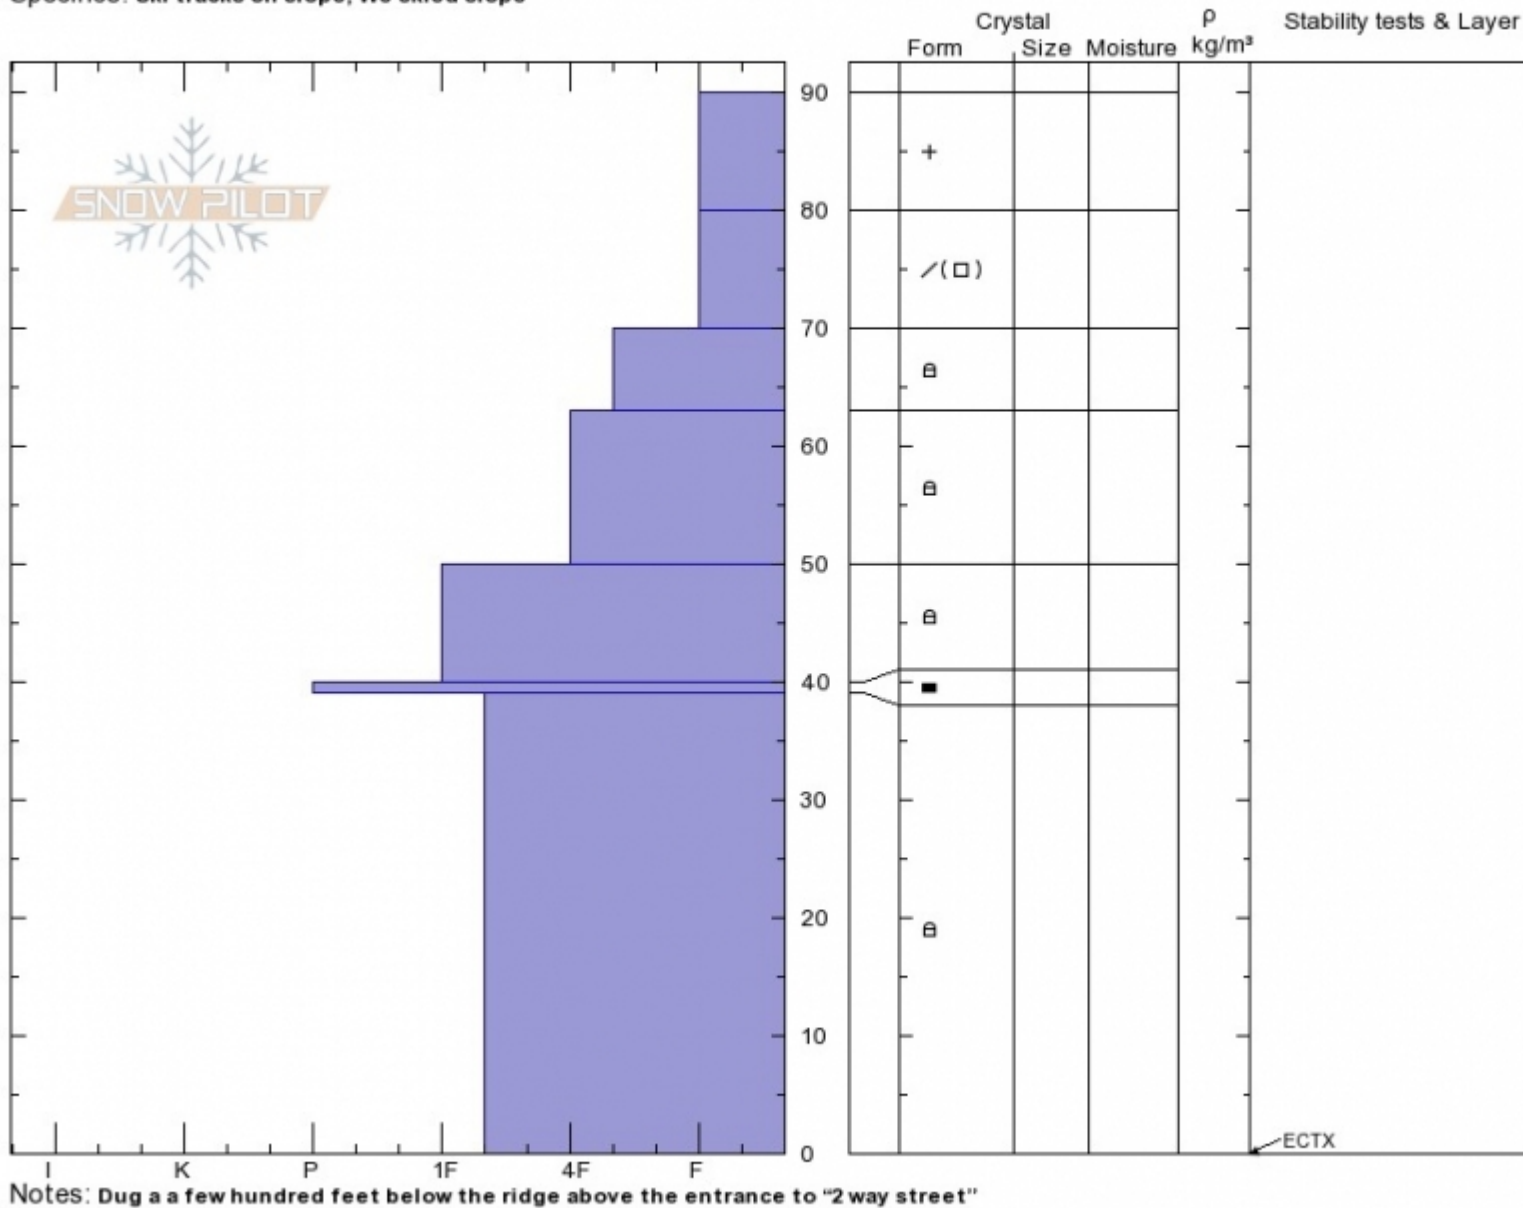

Bridger Bowl
Bridger Range
MT
 Elevation: **8259 ft**
 Aspect: **90°**
 Specifics: **Ski tracks on slope; We skied slope**

Spencer Jonas
12/01/2019 - 11:30am
 Co-ord: **45.81974N, -110.92818W**
 Slope Angle:
 Wind Loading:

Stability:
 Air Temperature:
 Sky Cover: **FEW**
 Precipitation: **NO**
 Wind:

HS:90 Layer Notes:
 80-70cm: **Problematic layer**

Advisory Region
 Bridger Range
 Longitude
 -110.92W
 Latitude
 45.82N

Avalanche Details: [Natural and human triggered wind slabs in the Bridger Range](#)
 Bridger Range, 2019-12-01