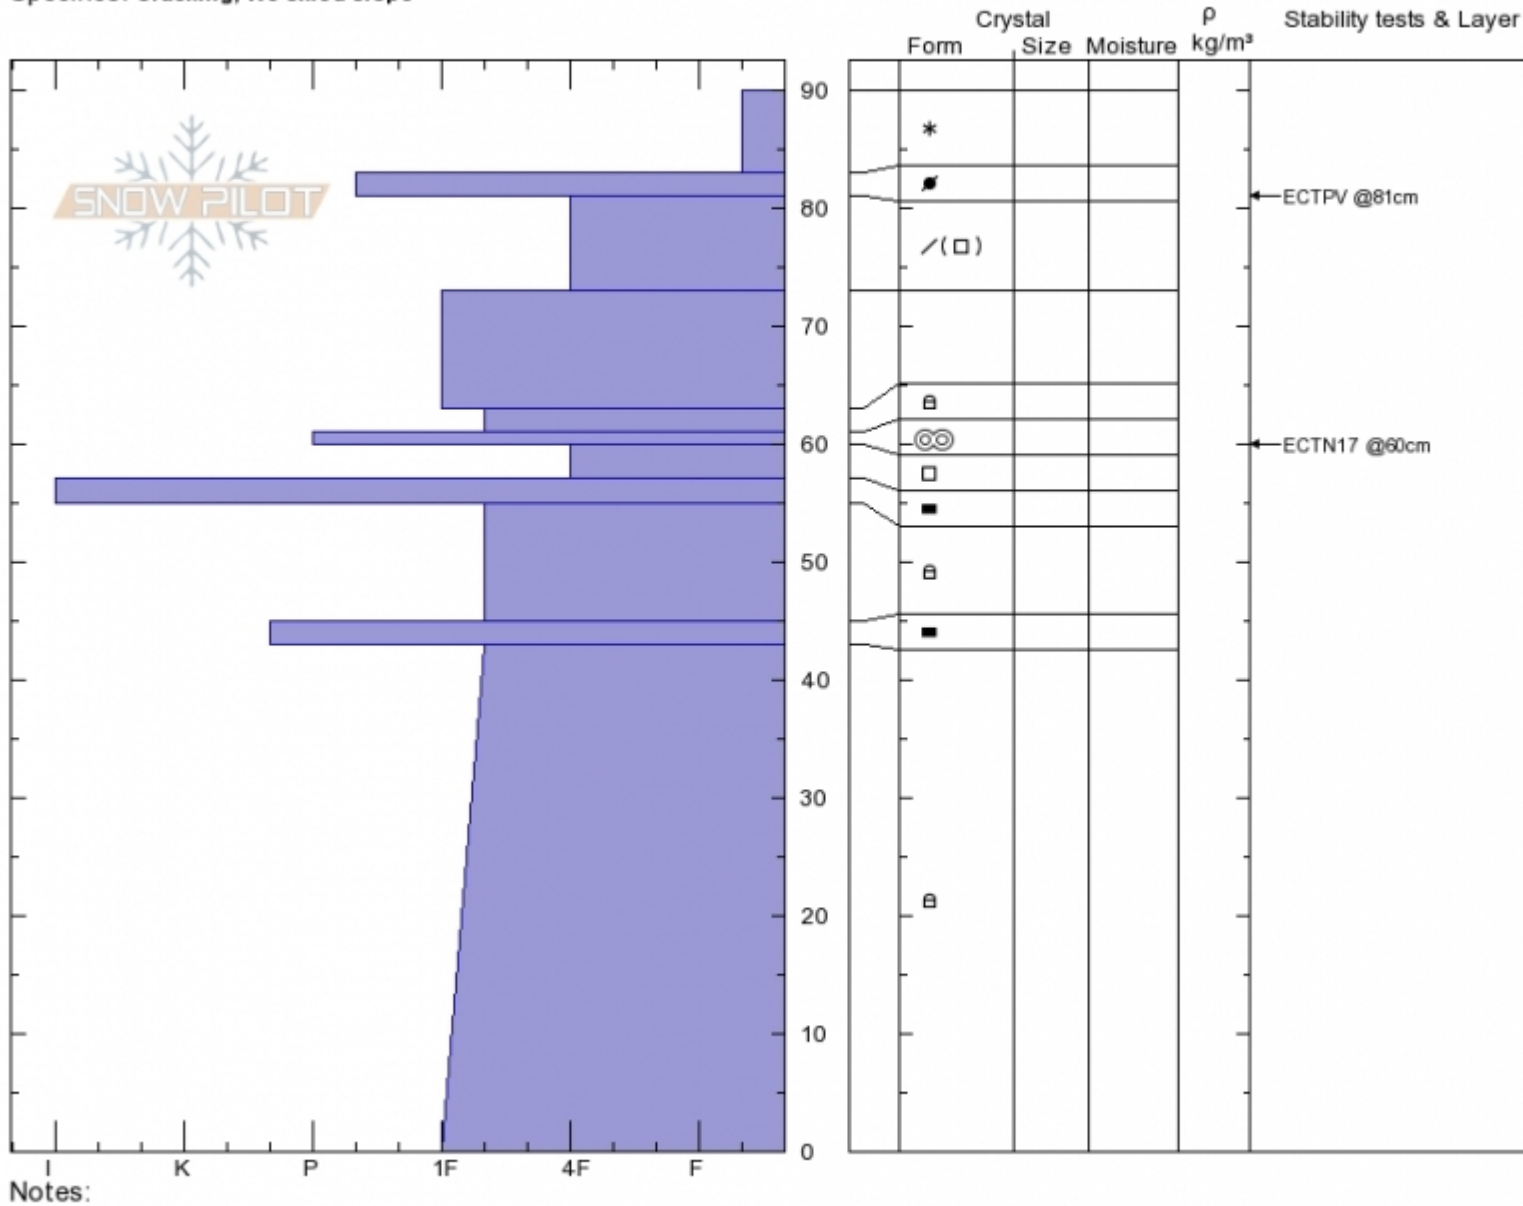

Fairy Lake/Pomp Pk.
 Bridger Range
 MT
 Elevation: 8406 ft
 Aspect: 80°
 Specifics: Cracking; We skied slope

Alex Marienthal
 12/29/2019 - 10:34am
 Co-ord: 45.90768N, -110.96999W
 Slope Angle: 35°
 Wind Loading:

Stability: **Good**
 Air Temperature:
 Sky Cover: **BKN**
 Precipitation: **S-1**
 Wind: **Calm**

HS:90 Layer Notes:

Advisory Region
 Bridger Range
 Longitude
 -110.96W
 Latitude
 45.90N

Forecast link: [GNFAC Avalanche Forecast for Tue Dec 31, 2019](#)
 Bridger Range, 2019-12-29