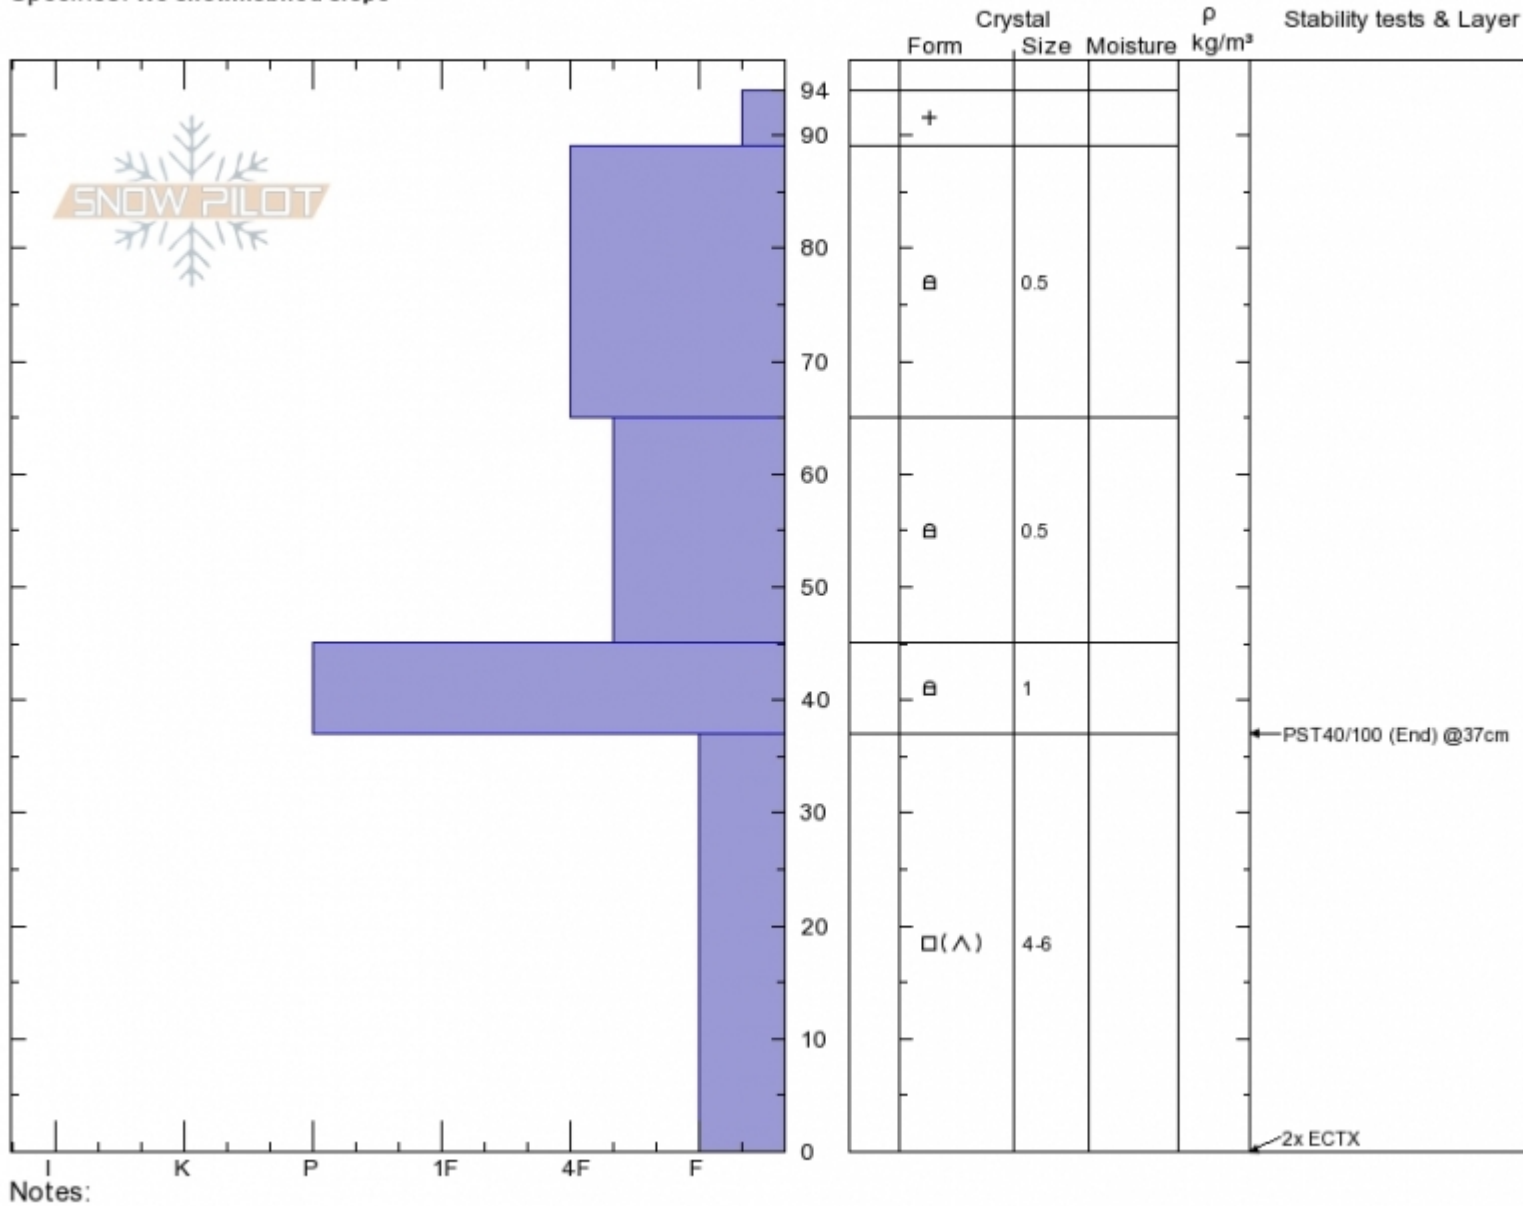

Sage/Carrot Basin  
 Madison Range-S  
 MT  
 Elevation: 9245 ft  
 Aspect: 80°  
 Specifics: We snowmobiled slope

Spencer Jonas  
 01/06/2020 - 12:30pm  
 Co-ord: 44.95634N, -111.31751W  
 Slope Angle: 31°  
 Wind Loading: no

Stability:  
 Air Temperature:  
 Sky Cover: X  
 Precipitation: S1  
 Wind: SW Strong

HS:94 Layer Notes:

Advisory Region  
 Southern Madison  
 Longitude  
 -111.27W  
 Latitude  
 45.06N  
 Southern Madison, 2020-01-06