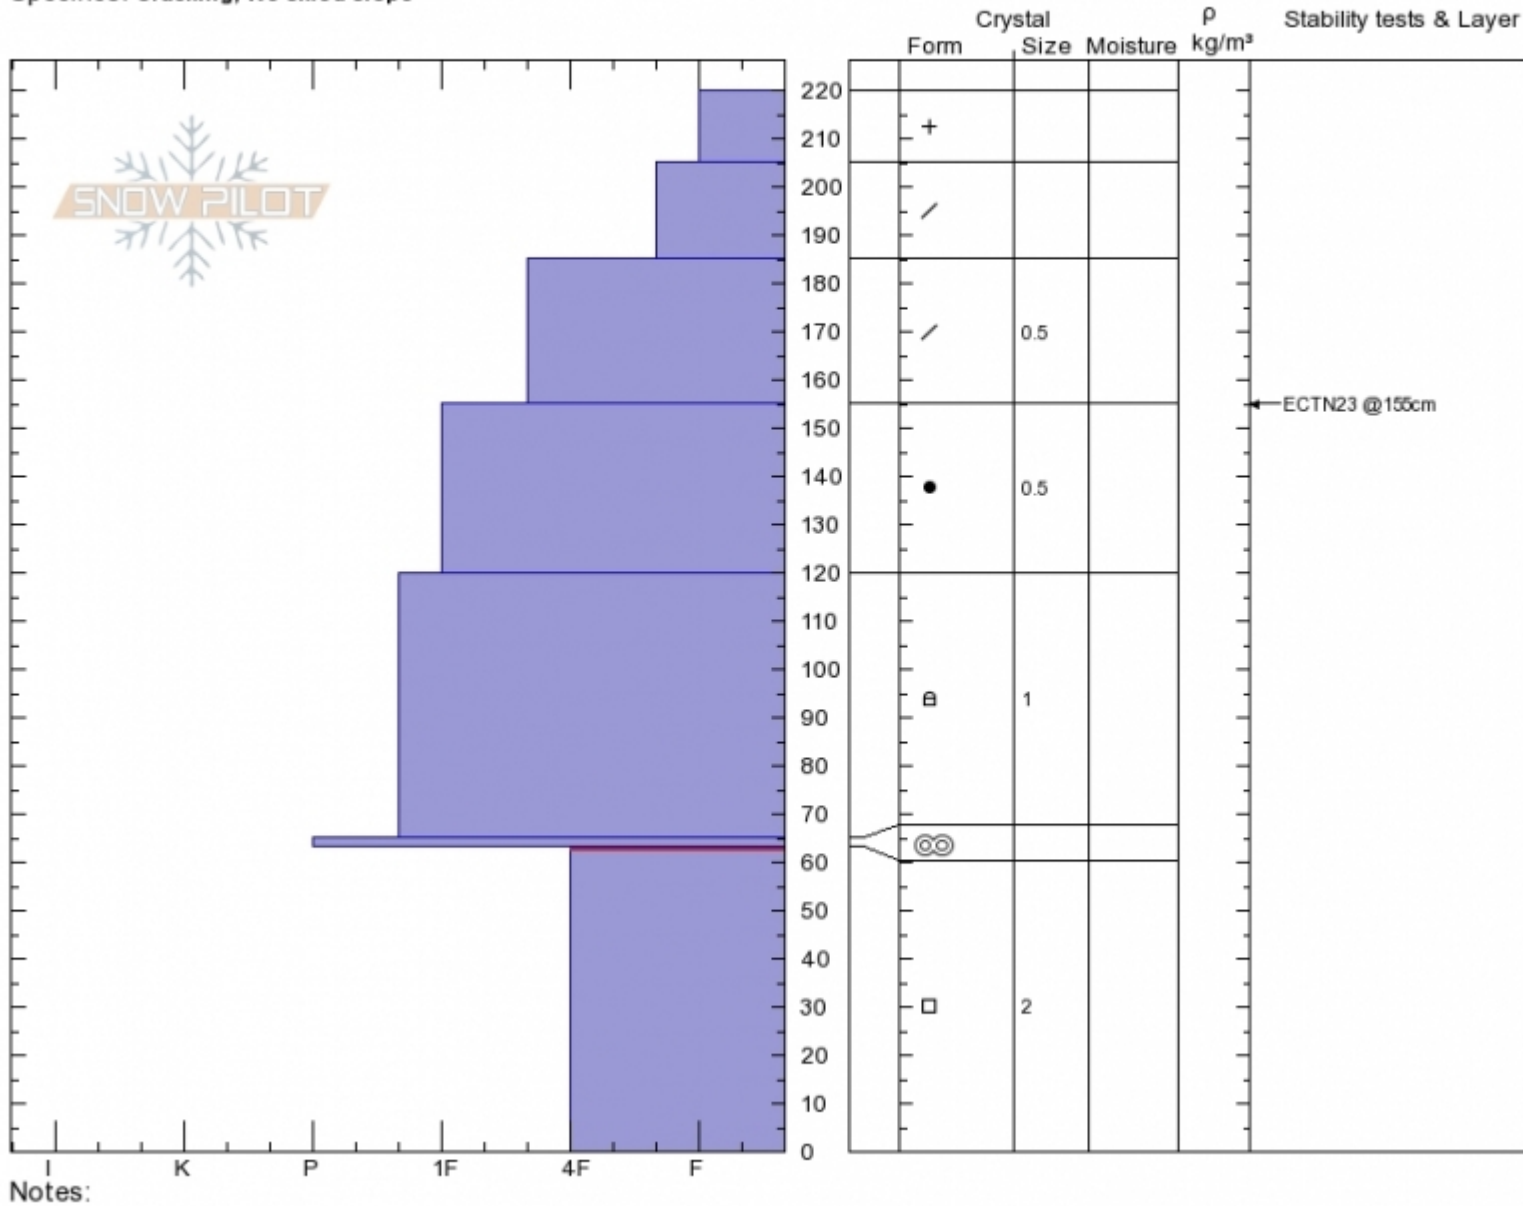

East Rasta Profile
Cooke City
MT
 Elevation: **9904 ft**
 Aspect: **180°**
 Specifics: **Cracking; We skied slope**

Dave Zinn
01/12/2020 - 2:10pm
 Co-ord: **45.07074N, -109.94497W**
 Slope Angle: **33°**
 Wind Loading: **no**

Stability: **Good**
 Air Temperature: **-11°C**
 Sky Cover: **OVC**
 Precipitation: **S-1**
 Wind: **Calm**

HS:220 Layer Notes:
 63-0cm:**Problematic layer**

Advisory Region
 Cooke City
 Longitude
 -109.95W
 Latitude
 45.07N
 Cooke City, 2020-01-12