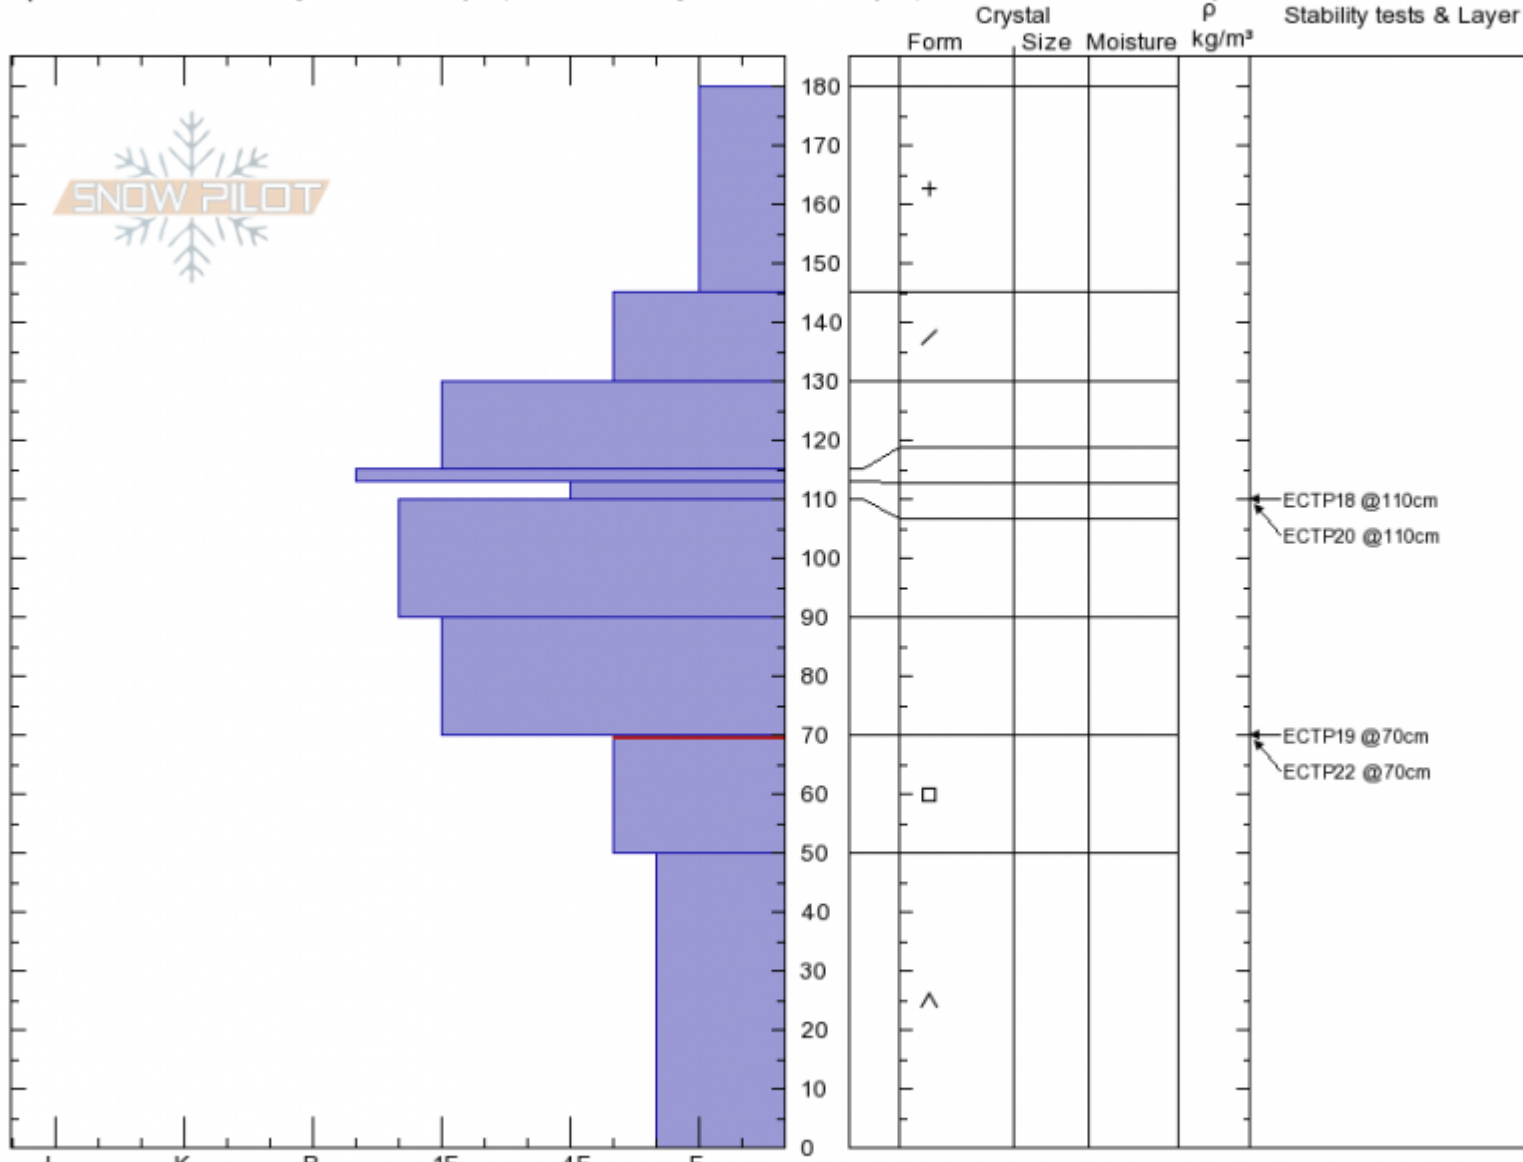

2nd Yellowmule
Madison Range-N
MT

Elevation: 9481 ft
Aspect: 45°

Doug Chabot-Admin
01/12/2020 - 10:00am
Co-ord: 45.17772N, -111.39356W
Slope Angle: 20°
Wind Loading:

Stability: Fair
Air Temperature: -7°C
Sky Cover: X
Precipitation: S1
Wind:

HS:180 Layer Notes:
70-50cm:Problematic layer

Specifics: Recent activity on similar slopes; Recent activity on different slopes; Snowmobile tracks on slope

Notes: The layer at 110 was breaking, but I could not isolate the grain type responsible for this. This is the only pit with this instability isolated weakness.

Advisory Region
Northern Madison
Longitude
-111.38W
Latitude
45.17N
Northern Madison, 2020-01-13