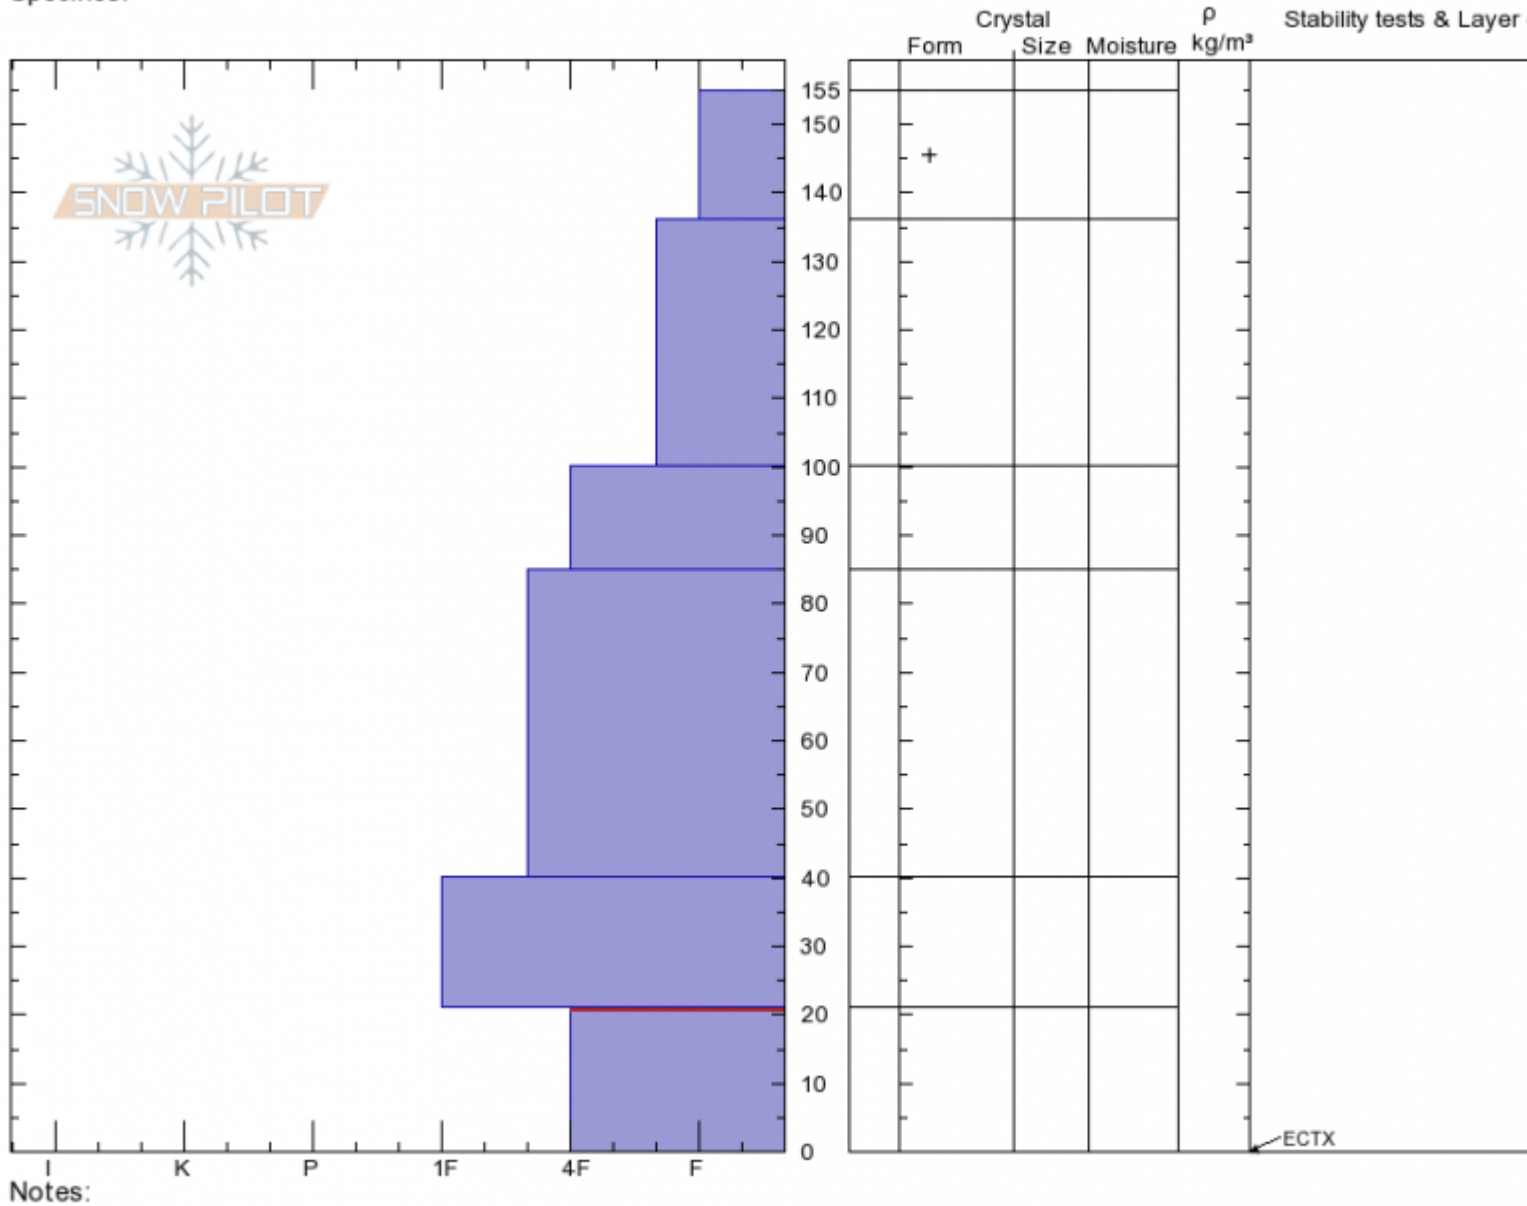

**Ski Hill**  
**Lionhead Range**  
**MT**  
 Elevation: **8200 ft**  
 Aspect: **75°**  
 Specifics:

**Doug Chabot-Admin**  
**01/14/2020 - 10:50am**  
 Co-ord: **44.70202N, -111.29451W**  
 Slope Angle: **30°**  
 Wind Loading: **no**

Stability: **Fair**  
 Air Temperature: **-9°C**  
 Sky Cover: **BKN**  
 Precipitation: **NO**  
 Wind:

HS: **155**    Layer Notes:  
 21-0cm: **Problematic layer**

Advisory Region  
 Lionhead Range  
 Longitude  
 -111.29W  
 Latitude  
 44.70N  
 Lionhead Range, 2020-01-15