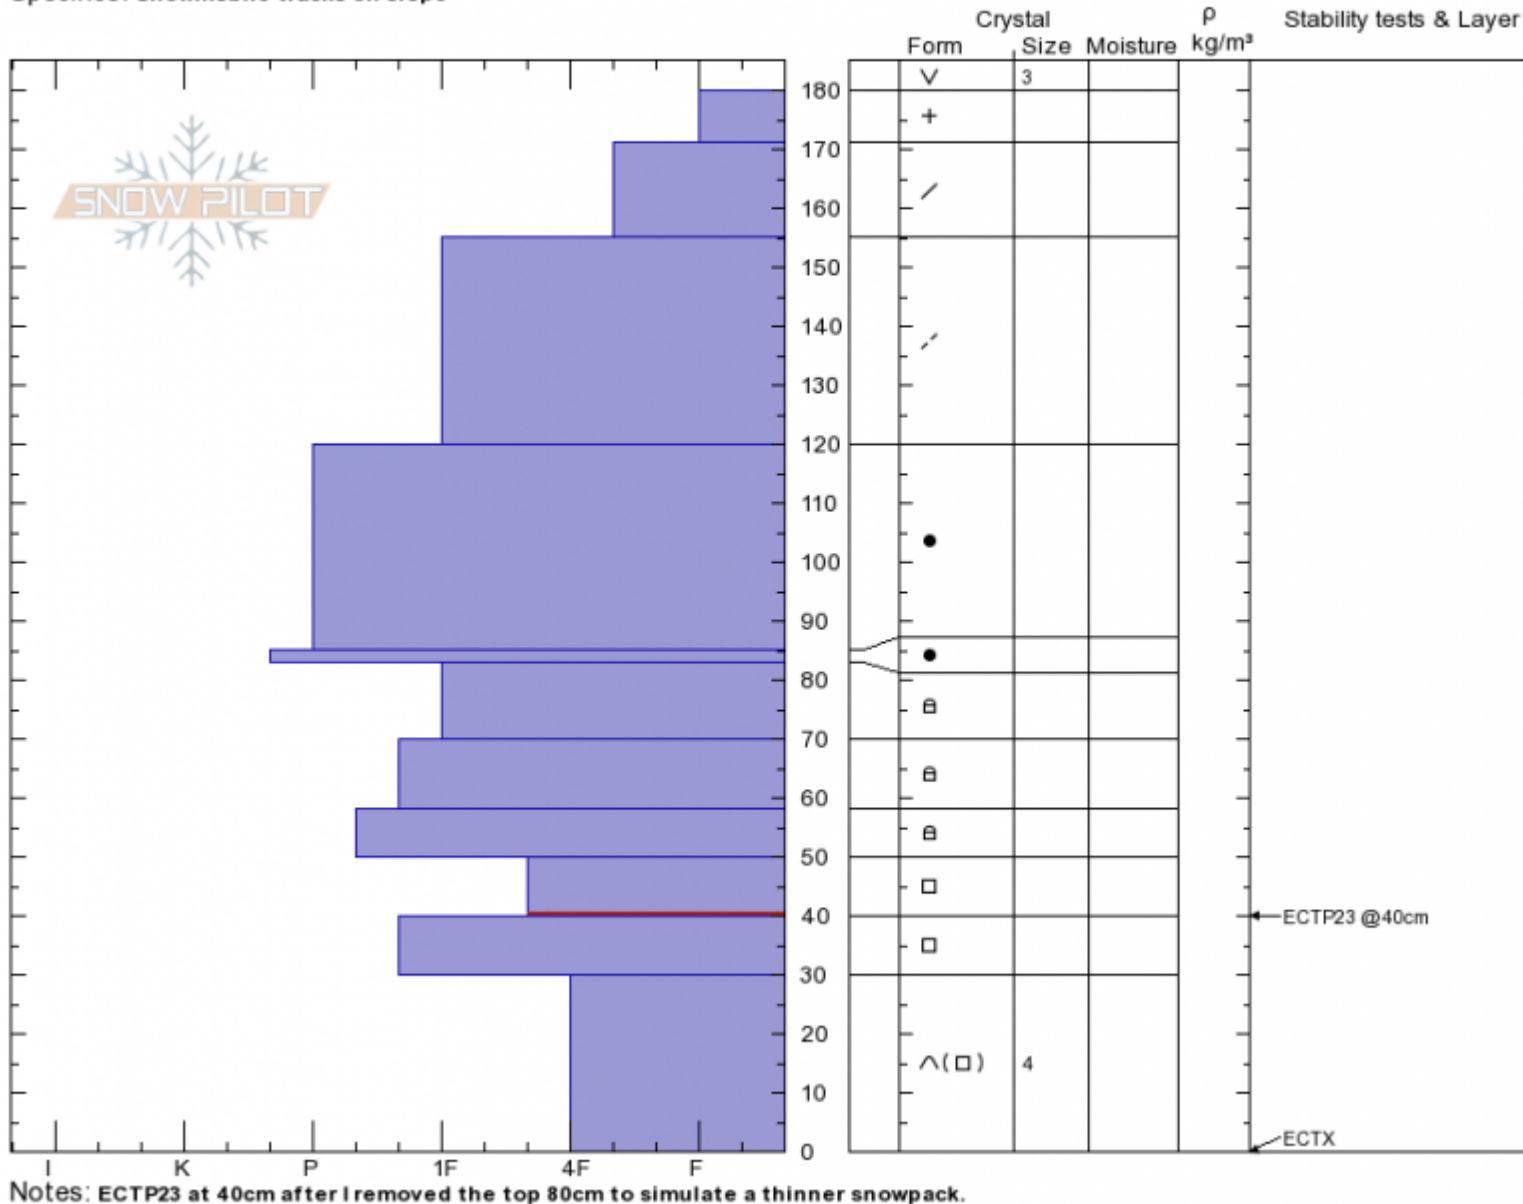

Abundance Ridge_low
 Cooke City
 MT
 Elevation: 9150 ft
 Aspect: 130°
 Specifics: Snowmobile tracks on slope

Doug Chabot-Admin
 01/20/2020 - 11:00am
 Co-ord: 45.06415N, -110.01765W
 Slope Angle: 22°
 Wind Loading: previous

Stability: Good
 Air Temperature: -2°C
 Sky Cover: CLR
 Precipitation: NO
 Wind:

HS:180 Layer Notes:
 50-40cm: Problematic layer

Advisory Region
 Cooke City
 Longitude
 -110.02W
 Latitude
 45.08N
 Cooke City, 2020-01-21