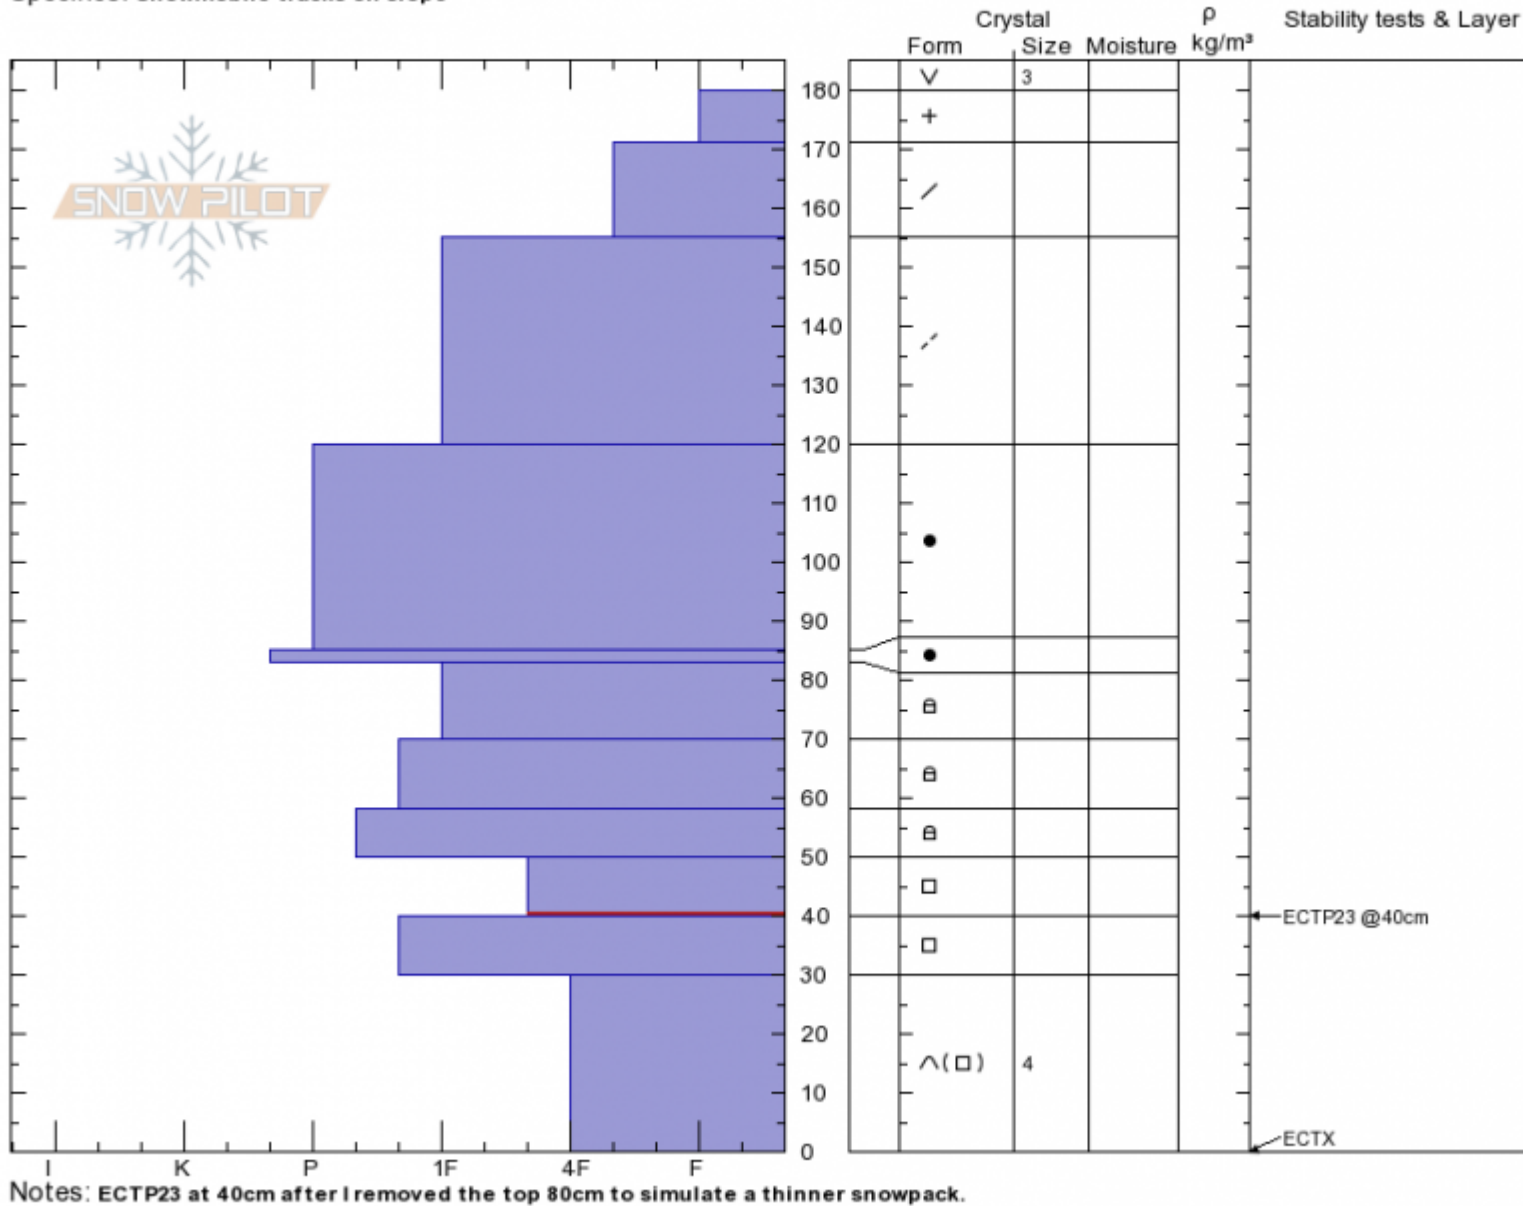

Abundance Ridge_low
 Cooke City
 MT
 Elevation: 9150 ft
 Aspect: 130°
 Specifics: Snowmobile tracks on slope

Doug Chabot-Admin
 01/20/2020 - 11:00am
 Co-ord: 45.06415N, -110.01765W
 Slope Angle: 22°
 Wind Loading: previous

Stability: Good
 Air Temperature: -2°C
 Sky Cover: CLR
 Precipitation: NO
 Wind:

HS:180 Layer Notes:
 50-40cm: Problematic layer

Advisory Region
 Cooke City
 Longitude
 -110.02W
 Latitude
 45.08N
 Cooke City, 2020-01-21