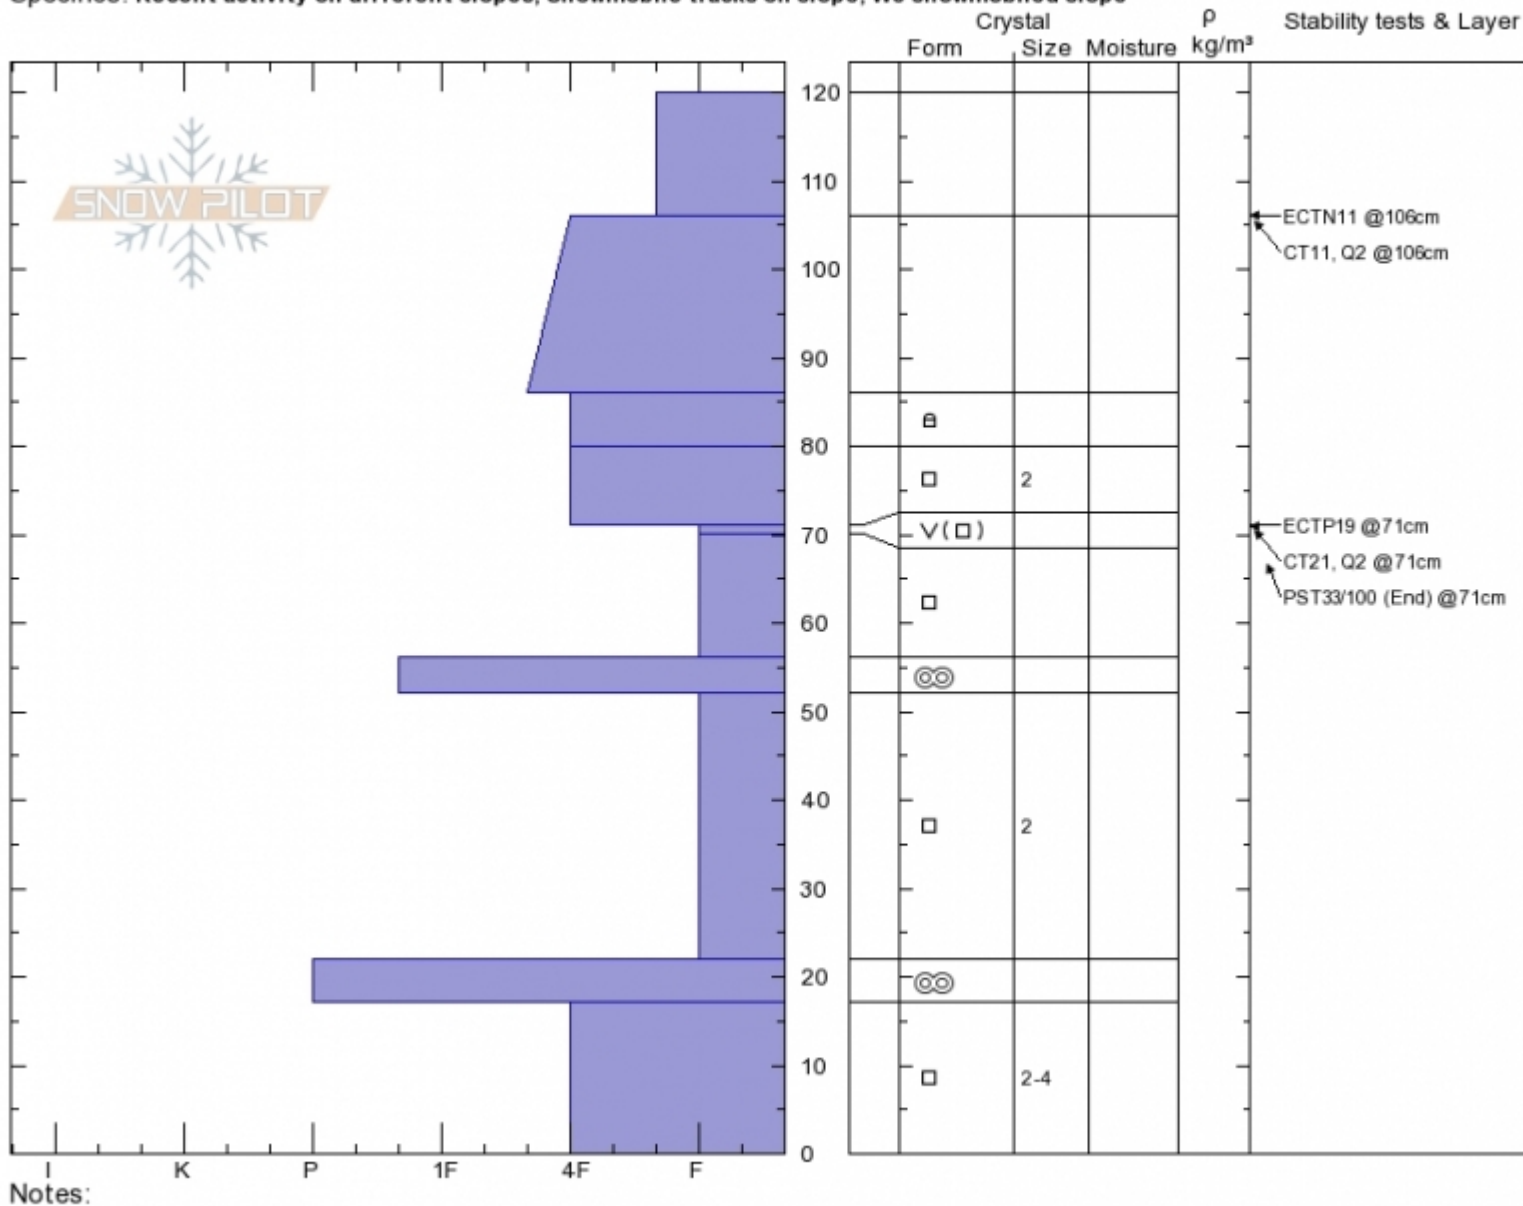

McAtee Basin
 Madison Range-N
 MT

Elevation: 9300 ft
 Aspect: 20°

Specifics: Recent activity on different slopes; Snowmobile tracks on slope; We snowmobiled slope

Ian Hoyer
 01/21/2020 - 1:00pm
 Co-ord: 45.18772N, -111.45896W
 Slope Angle: 28°
 Wind Loading: no

Stability: Fair
 Air Temperature:
 Sky Cover: FEW
 Precipitation: NO
 Wind: Calm

HS:120 Layer Notes:
 71-70cm: Problematic layer

Advisory Region
 Northern Madison
 Longitude
 -111.44W
 Latitude
 45.18N
 Northern Madison, 2020-01-21