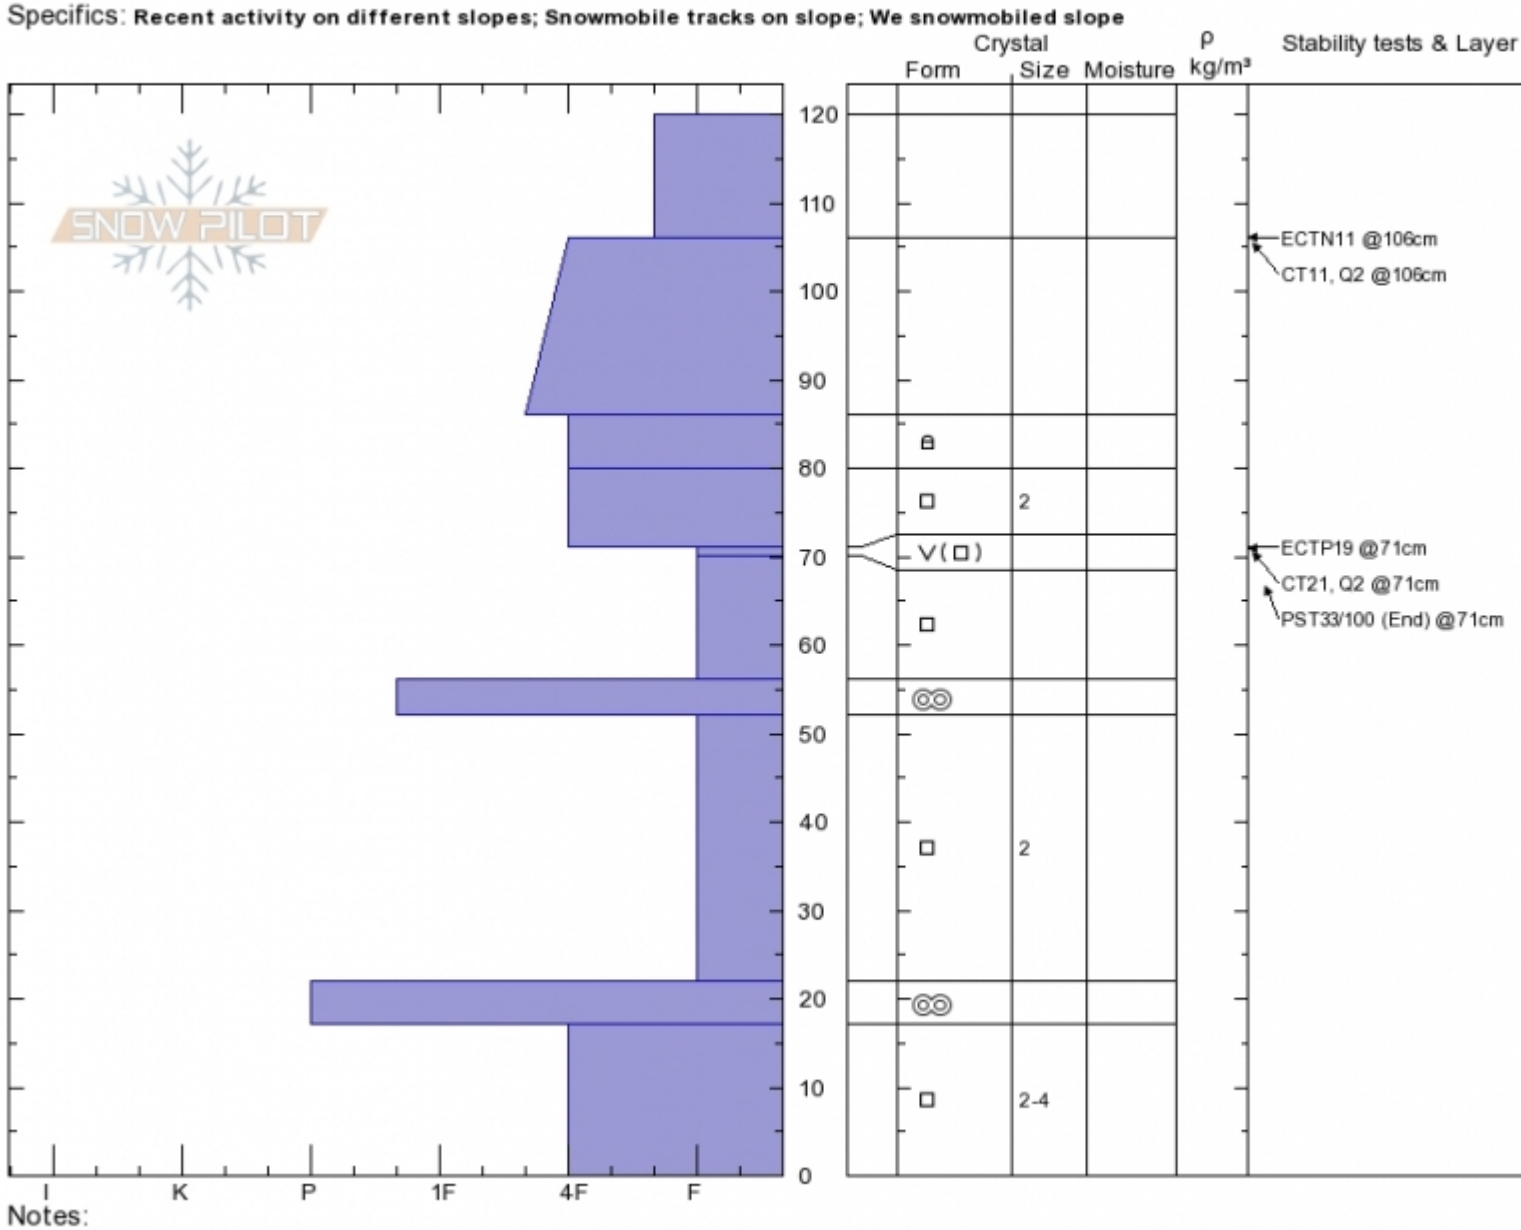

**McAtee Basin**  
**Madison Range-N**  
**MT**  
 Elevation: **9300 ft**  
 Aspect: **20°**  
 Specifics: **Recent activity on different slopes; Snowmobile tracks on slope; We snowmobiled slope**

**Ian Hoyer**  
**01/21/2020 - 1:00pm**  
 Co-ord: **45.18772N, -111.45896W**  
 Slope Angle: **28°**  
 Wind Loading: **no**

Stability: **Fair**  
 Air Temperature:  
 Sky Cover: **FEW**  
 Precipitation: **NO**  
 Wind: **Calm**

**HS:120**    Layer Notes:  
 71-70cm:**Problematic layer**

Advisory Region  
 Northern Madison  
 Longitude  
 -111.44W  
 Latitude  
 45.18N  
 Northern Madison, 2020-01-21