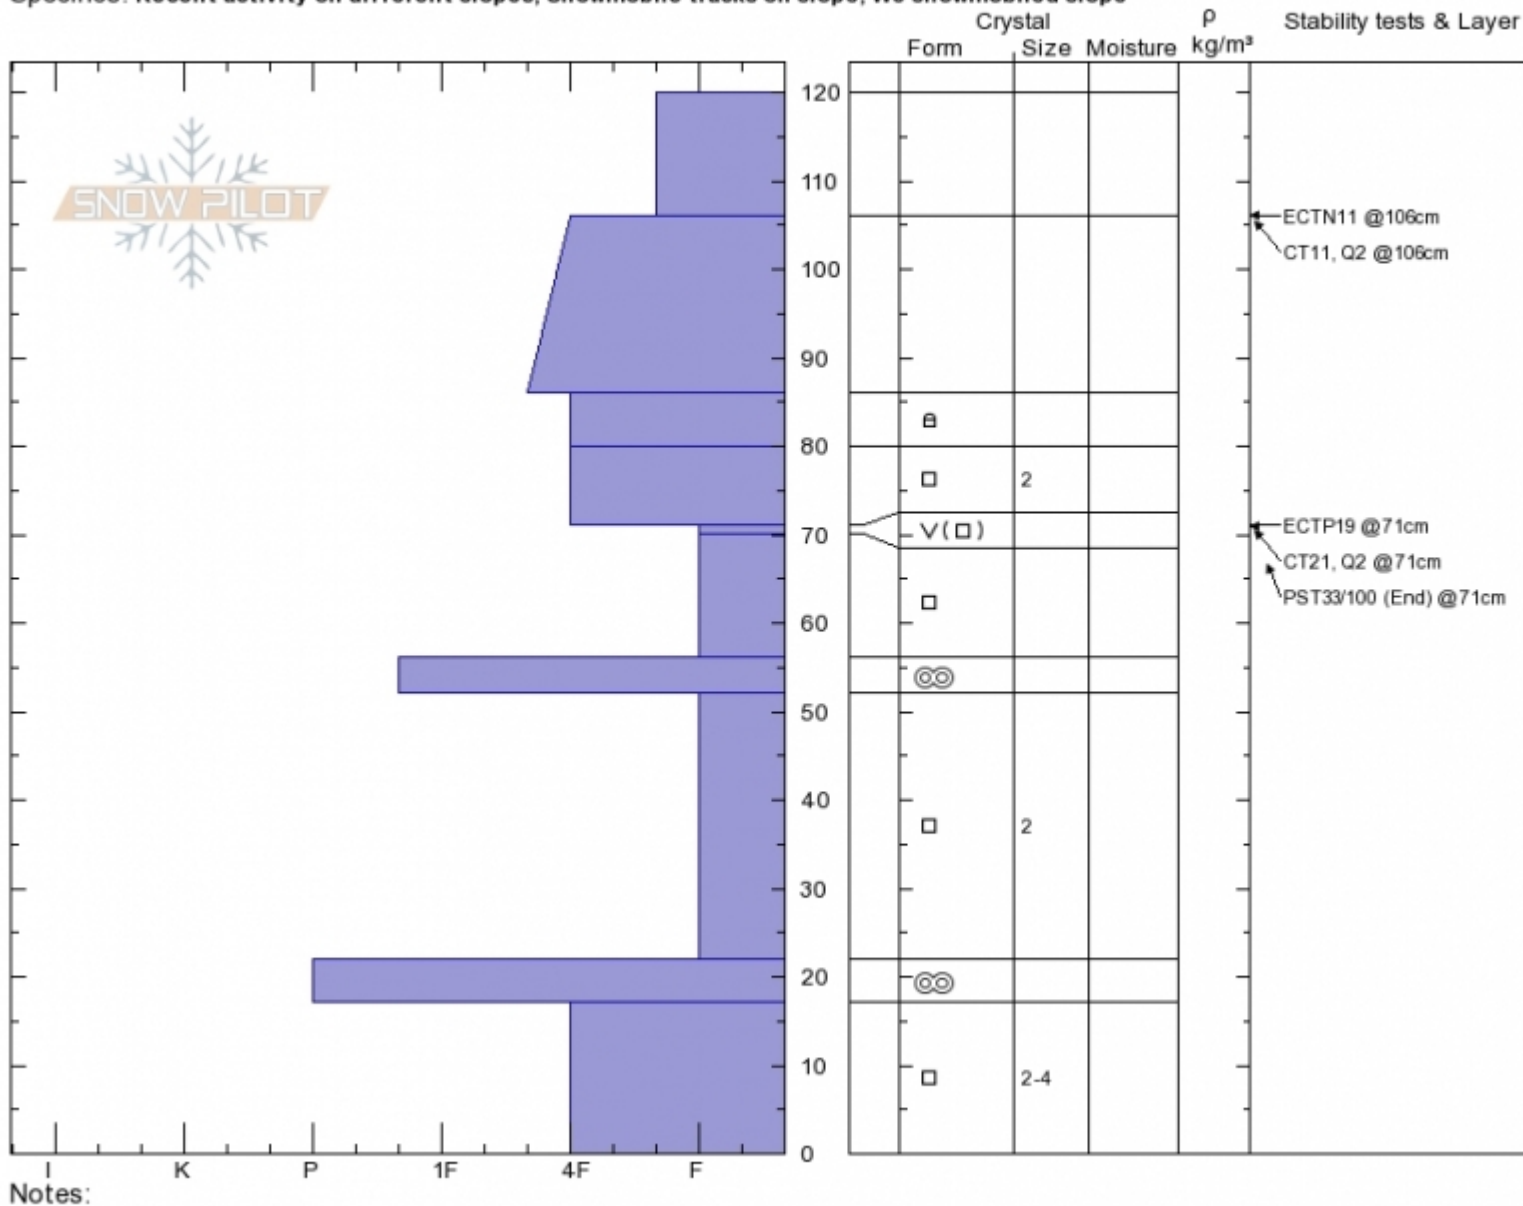

McAtee Basin
 Madison Range-N
 MT

Elevation: 9300 ft
 Aspect: 20°

Specifics: Recent activity on different slopes; Snowmobile tracks on slope; We snowmobiled slope

Ian Hoyer
 01/21/2020 - 1:00pm
 Co-ord: 45.18772N, -111.45896W
 Slope Angle: 28°
 Wind Loading: no

Stability: Fair
 Air Temperature:
 Sky Cover: FEW
 Precipitation: NO
 Wind: Calm

HS:120 Layer Notes:
 71-70cm: Problematic layer

Notes:
 Advisory Region
 Northern Madison
 Longitude
 -111.44W
 Latitude
 45.18N
 Northern Madison, 2020-01-21