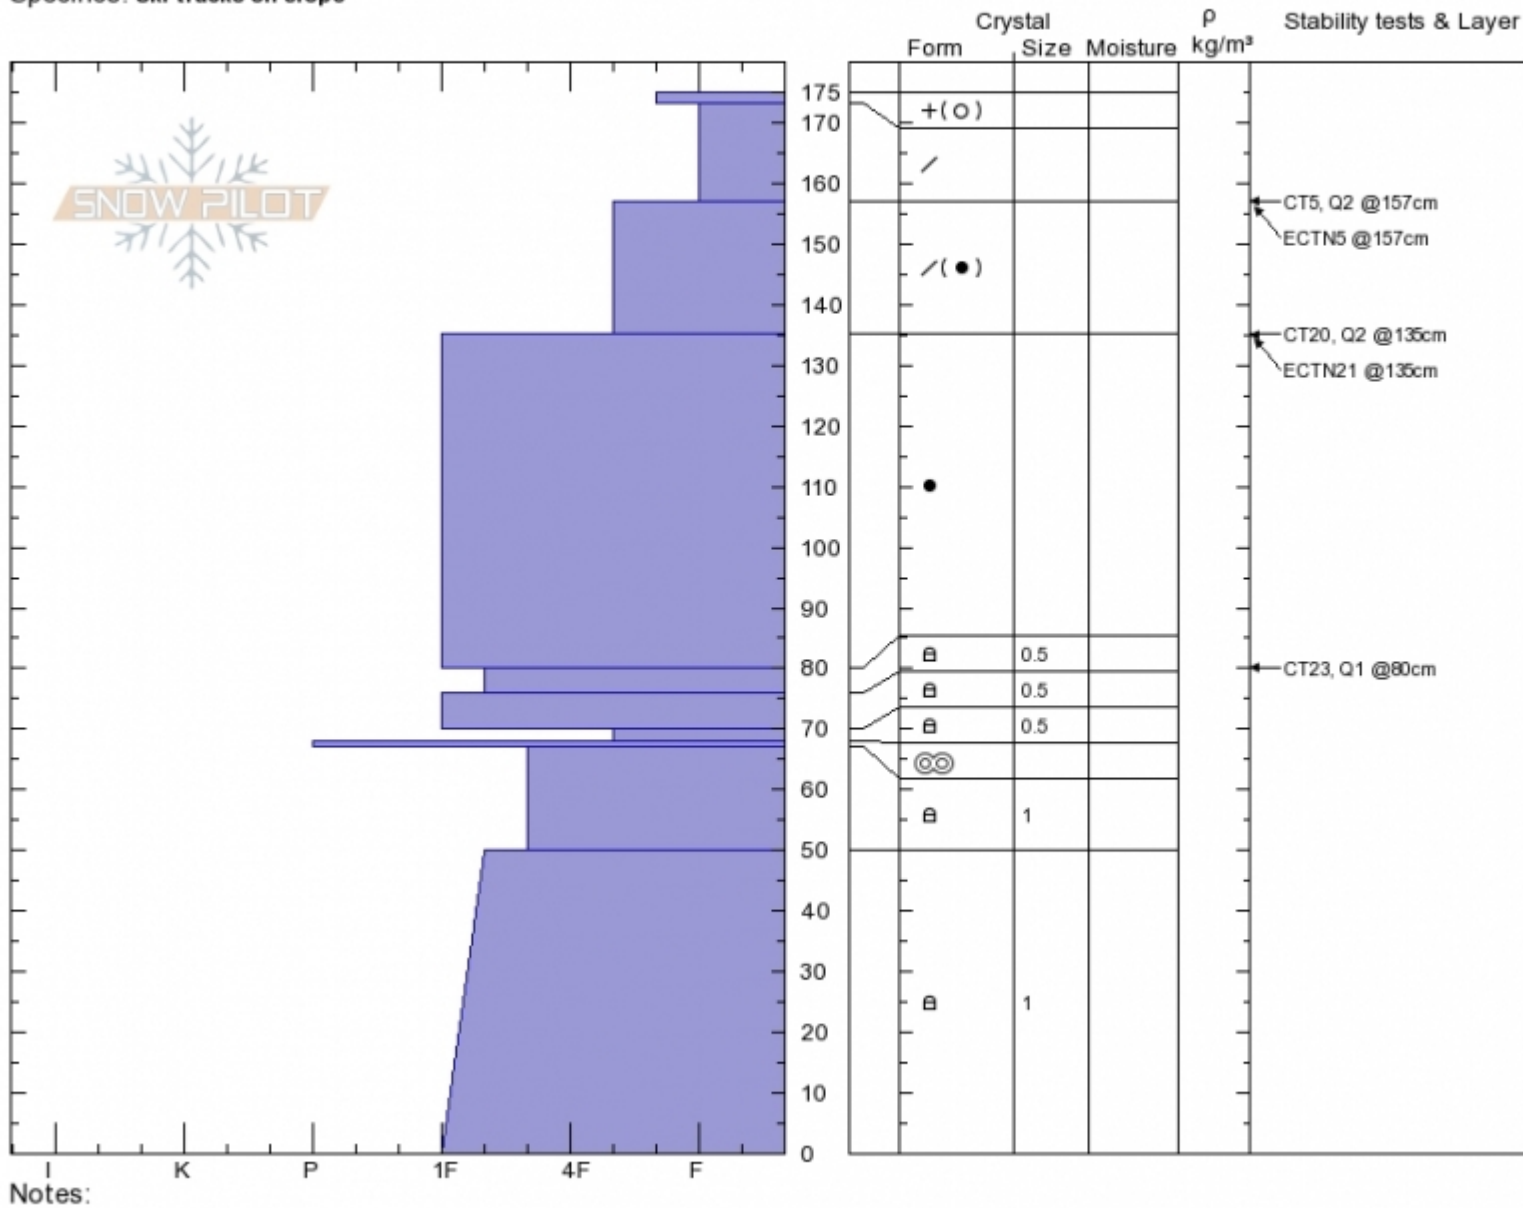

Divide Peak, S Face
Gallatin Range-N
MT
 Elevation: **9655 ft**
 Aspect: **160°**
 Specifics: **Ski tracks on slope**

Spencer Jonas
01/20/2020 - 12:00pm
 Co-ord: **45.40230N, -110.97249W**
 Slope Angle: **28°**
 Wind Loading: **no**

Stability:
 Air Temperature: **2°C**
 Sky Cover: **FEW**
 Precipitation: **NO**
 Wind: **W Light Breeze**

HS:175 Layer Notes:

Advisory Region
 Northern Gallatin
 Longitude
 -110.98W
 Latitude
 45.40N
 Northern Gallatin, 2020-01-22