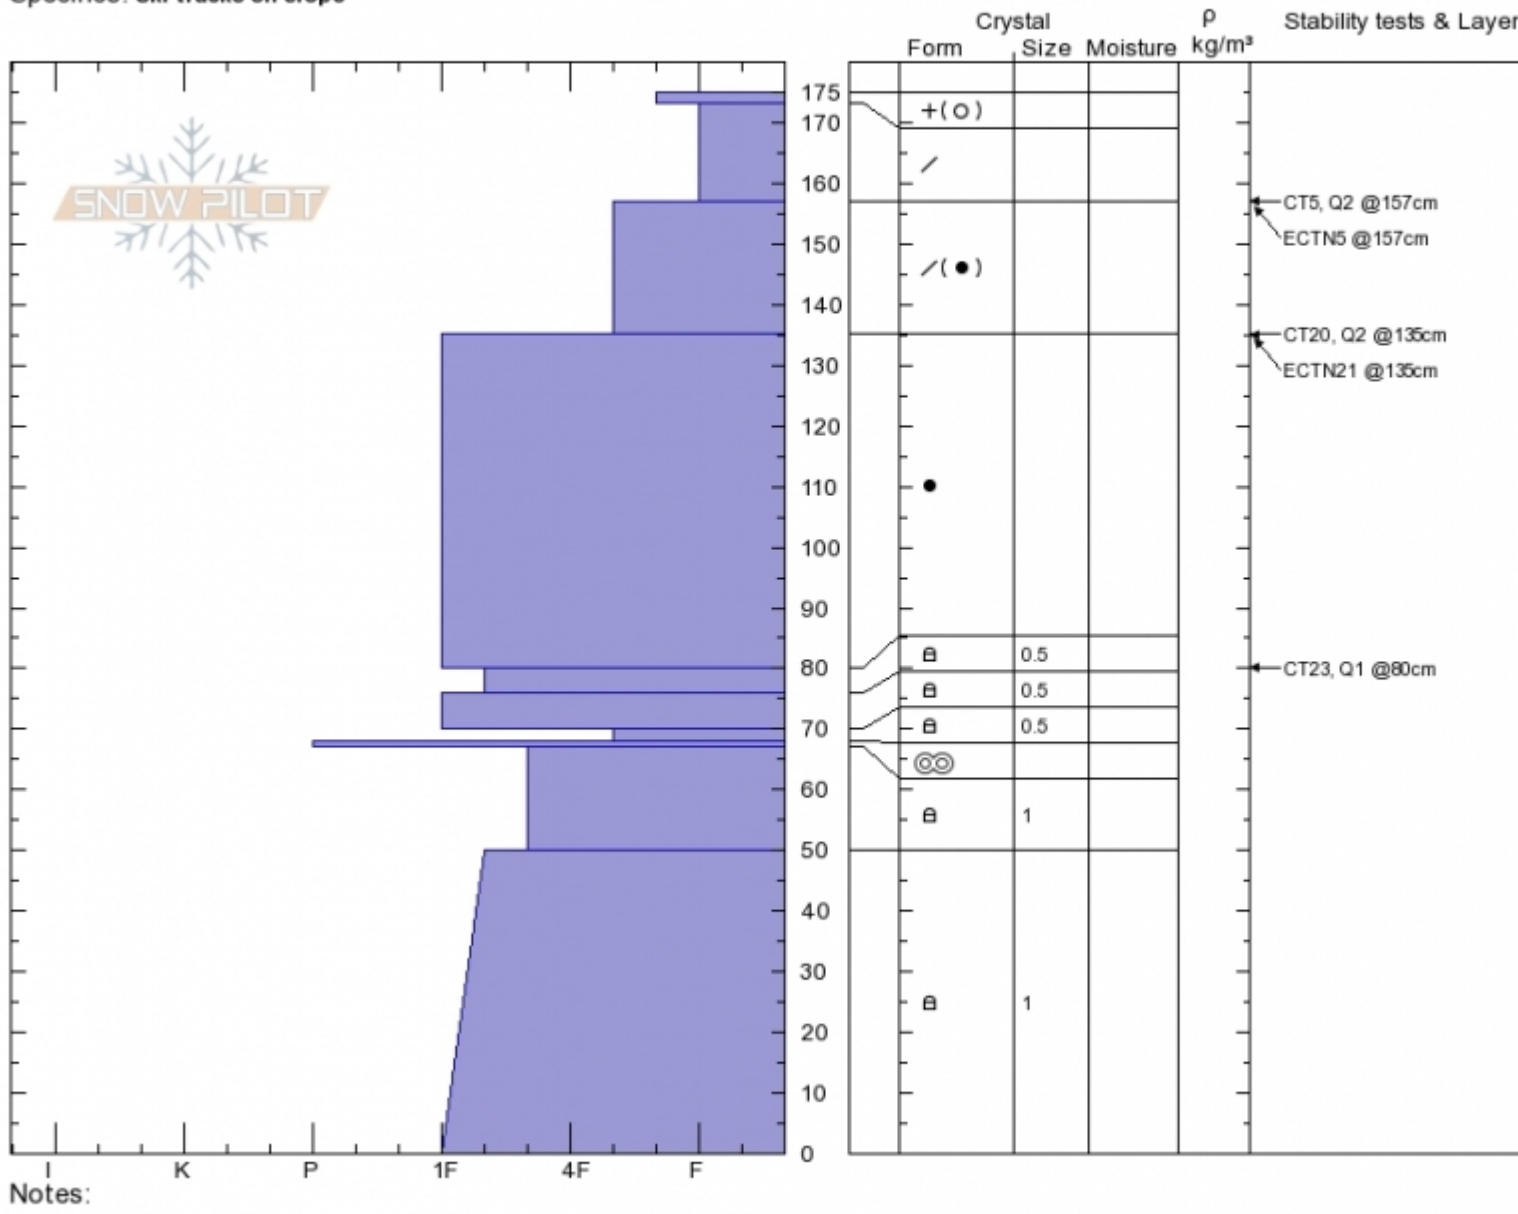

**Divide Peak, S Face**  
**Gallatin Range-N**  
**MT**  
 Elevation: **9655 ft**  
 Aspect: **160°**  
 Specifics: **Ski tracks on slope**

**Spencer Jonas**  
**01/20/2020 - 12:00pm**  
 Co-ord: **45.40230N, -110.97249W**  
 Slope Angle: **28°**  
 Wind Loading: **no**

Stability:  
 Air Temperature: **2°C**  
 Sky Cover: **FEW**  
 Precipitation: **NO**  
 Wind: **W Light Breeze**

HS:175 Layer Notes:

Advisory Region  
 Northern Gallatin  
 Longitude  
 -110.98W  
 Latitude  
 45.40N  
 Northern Gallatin, 2020-01-22