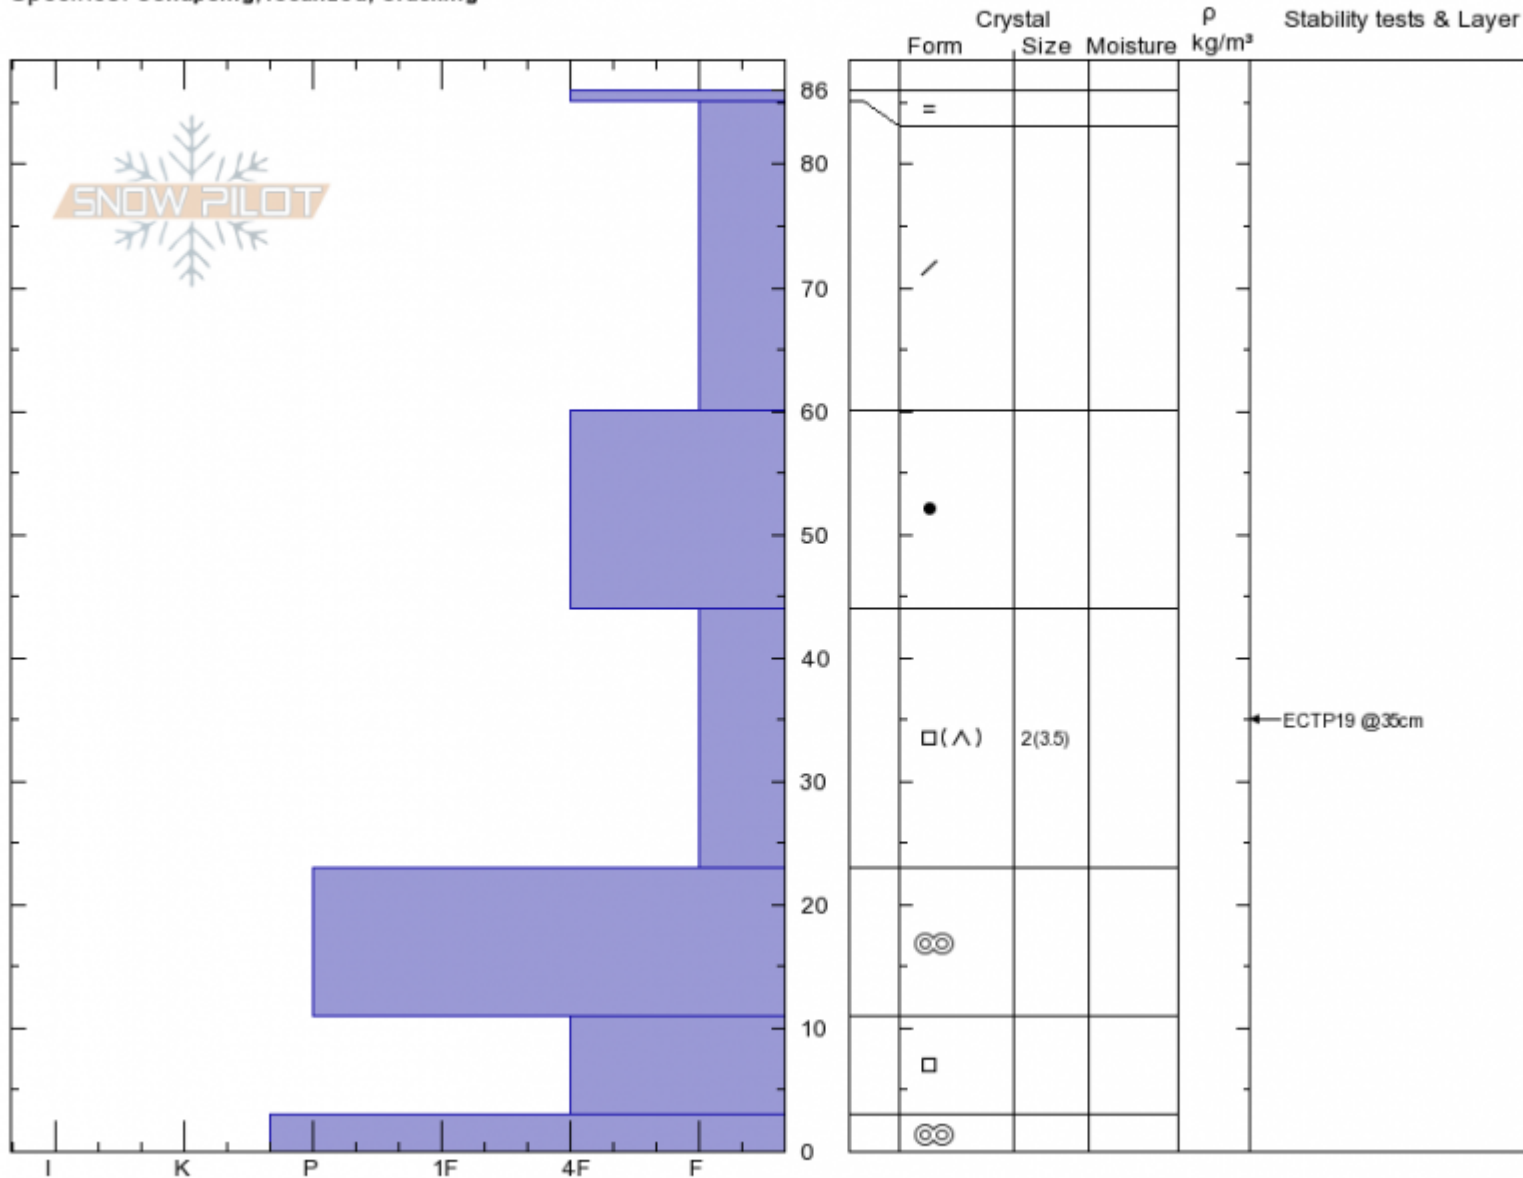

Ross Peak
Bridger Range
MT
 Elevation: **7410 ft**
 Aspect: **47°**
 Specifics: **Collapsing, localized; Cracking**

Andrew Schauer
01/23/2020 - 12:00pm
 Co-ord: **47.85917N, -110.93889W**
 Slope Angle: **24°**
 Wind Loading: **no**

Stability: **Poor**
 Air Temperature: **-2°C**
 Sky Cover: **OVC**
 Precipitation: **RV**
 Wind: **N Moderate**

HS:**86** Layer Notes:
 PF:**60** 44-23cm:**Problematic layer**
 PS:**15**

Notes: We got a big collapse on a nearby slope. Chose a very conservative bail option as a result.

Advisory Region
 Bridger Range
 Longitude
 -110.94W
 Latitude
 45.86N
 Bridger Range, 2020-01-23