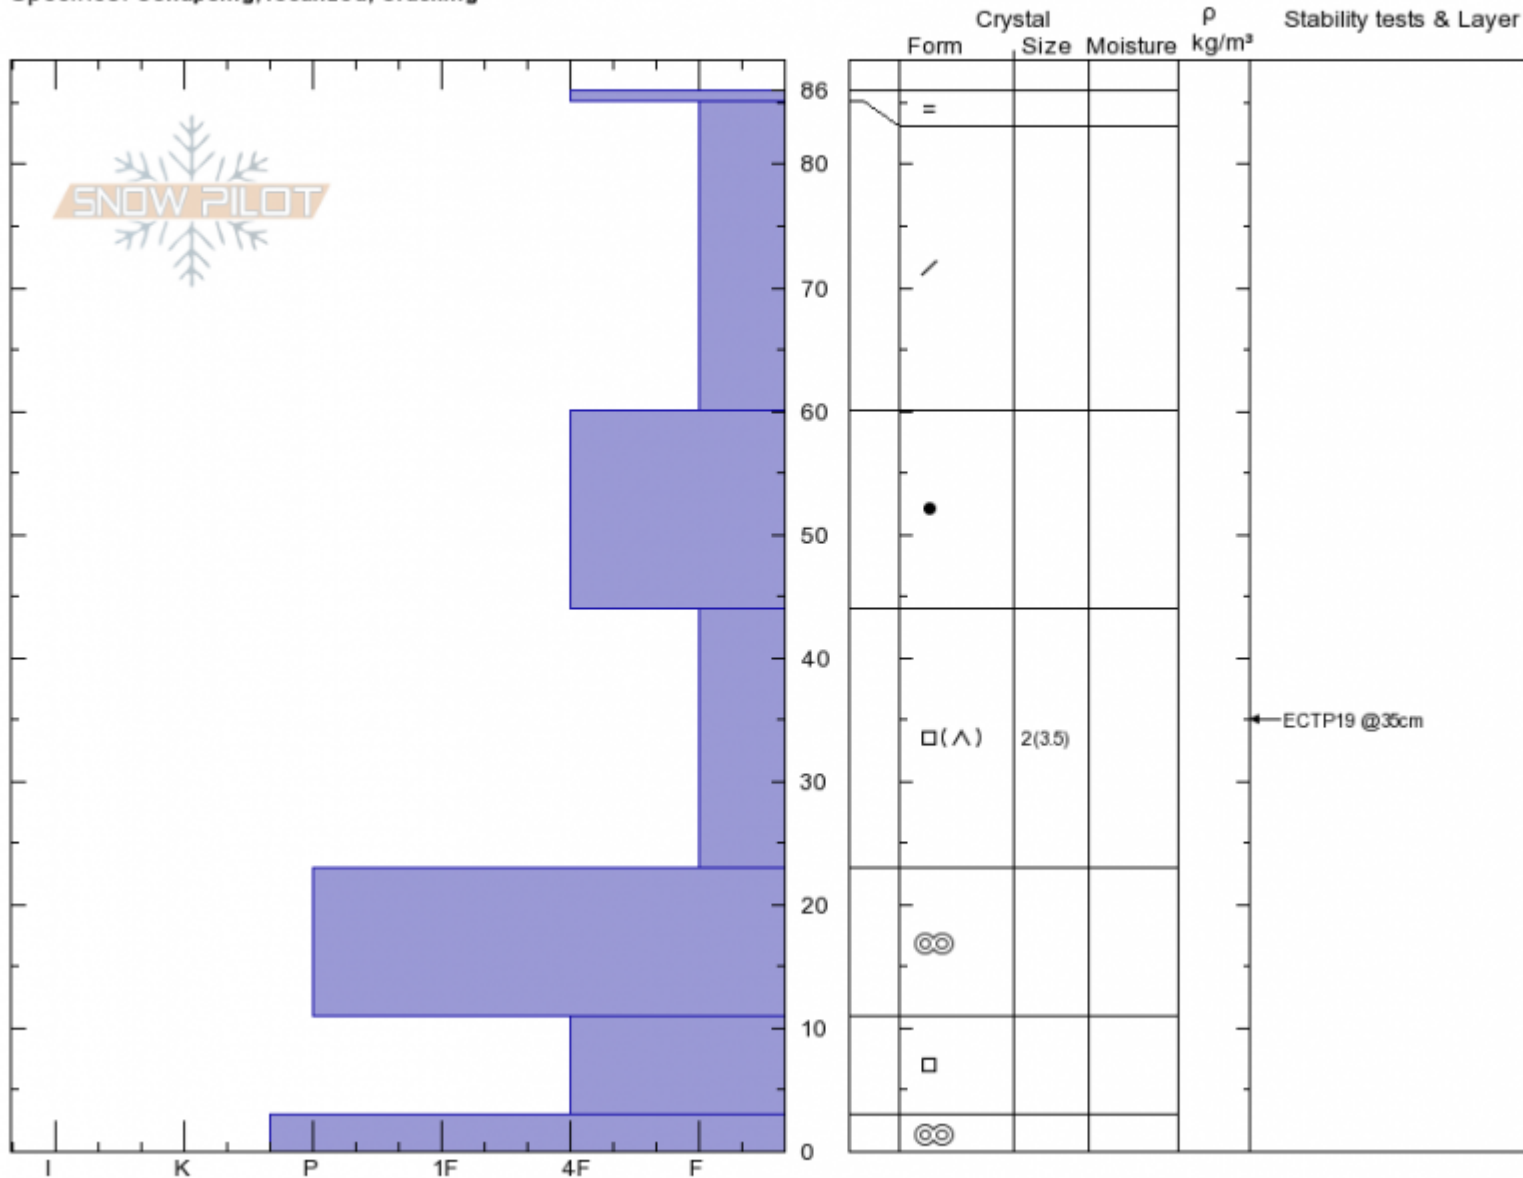

Ross Peak
Bridger Range
MT
 Elevation: **7410 ft**
 Aspect: **47°**
 Specifics: **Collapsing, localized; Cracking**

Andrew Schauer
01/23/2020 - 12:00pm
 Co-ord: **47.85917N, -110.93889W**
 Slope Angle: **24°**
 Wind Loading: **no**

Stability: **Poor**
 Air Temperature: **-2°C**
 Sky Cover: **OVC**
 Precipitation: **RV**
 Wind: **N Moderate**

HS:**86** Layer Notes:
 PF:**60** 44-23cm:**Problematic layer**
 PS:**15**

Advisory Region
 Bridger Range
 Longitude
 -110.94W
 Latitude
 45.86N
 Bridger Range, 2020-01-23