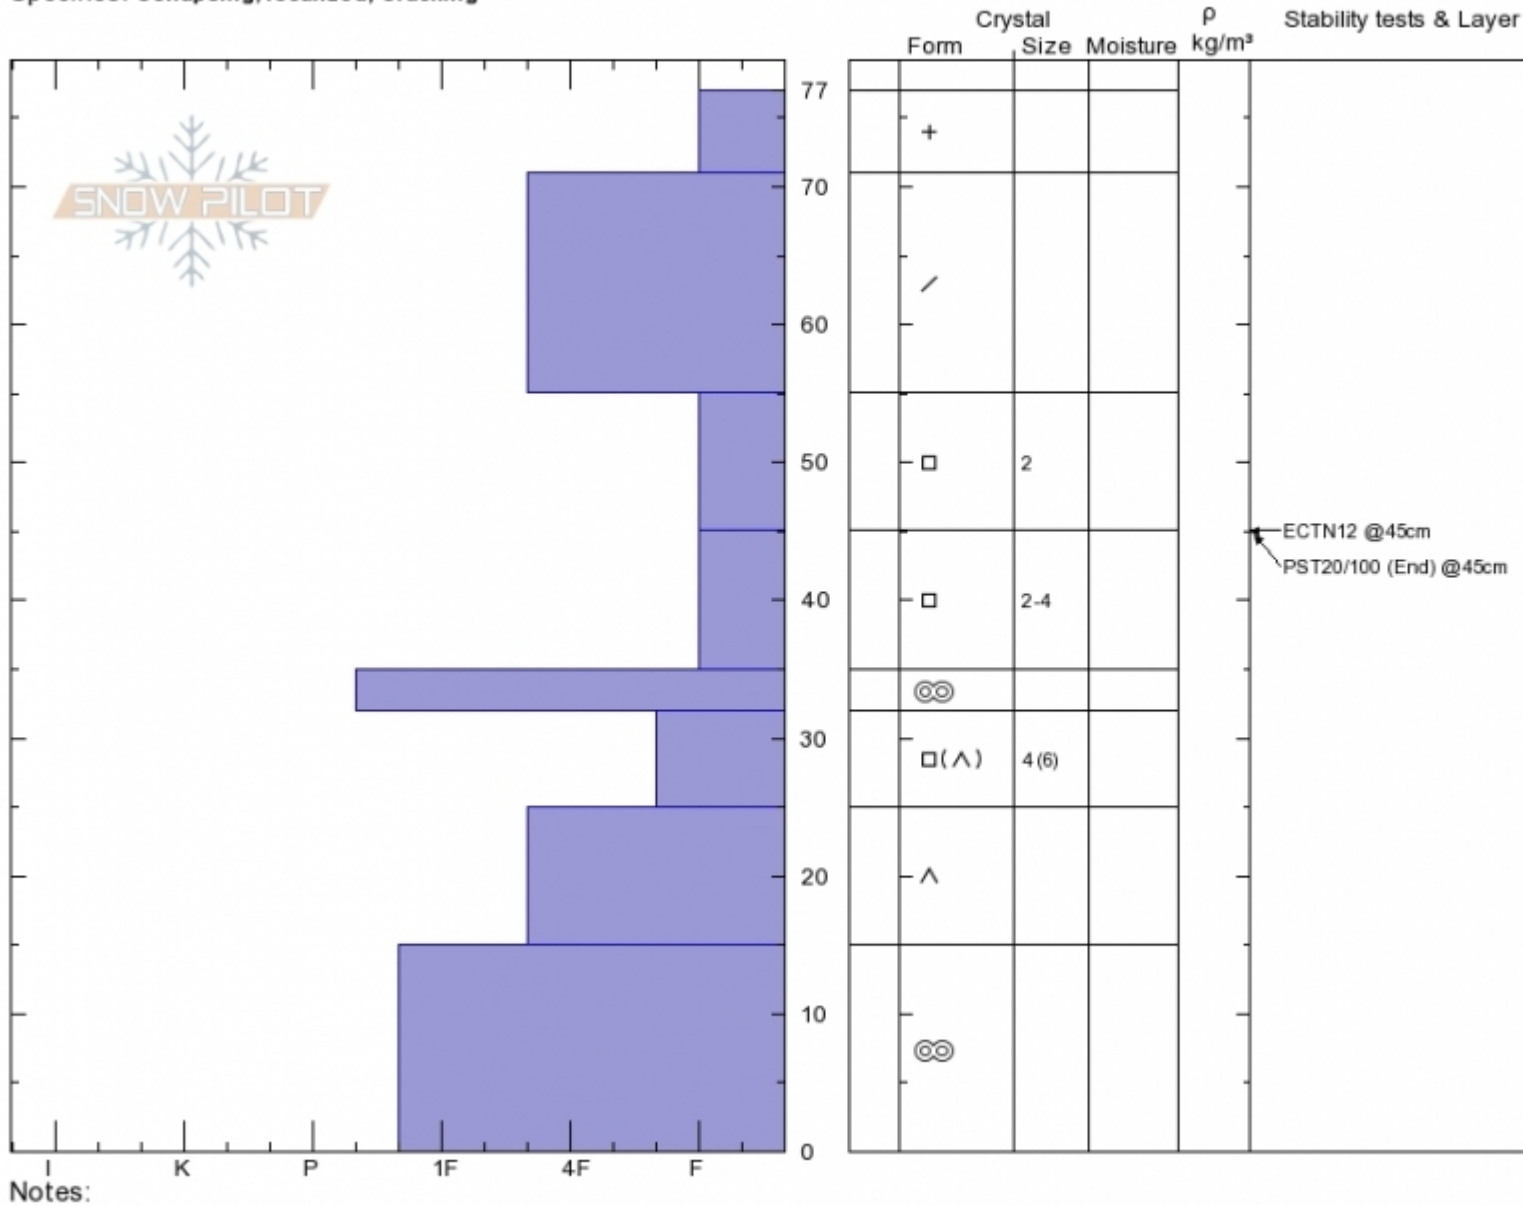

Mt. Ellis Ridge
Gallatin Range-N
MT
 Elevation: **7761 ft**
 Aspect: **52°**
 Specifics: **Collapsing, localized; Cracking**

Alex Marienthal
01/24/2020 - 12:18am
 Co-ord: **45.58494N, -110.95834W**
 Slope Angle: **24°**
 Wind Loading: **no**

Stability: **Fair**
 Air Temperature: **2°C**
 Sky Cover: **FEW**
 Precipitation: **NO**
 Wind: **Calm**

HS:**77** Layer Notes:
 PF:**70**
 PS:**50**

Advisory Region
 Northern Gallatin
 Longitude
 -110.96W
 Latitude
 45.58N
 Northern Gallatin, 2020-01-24