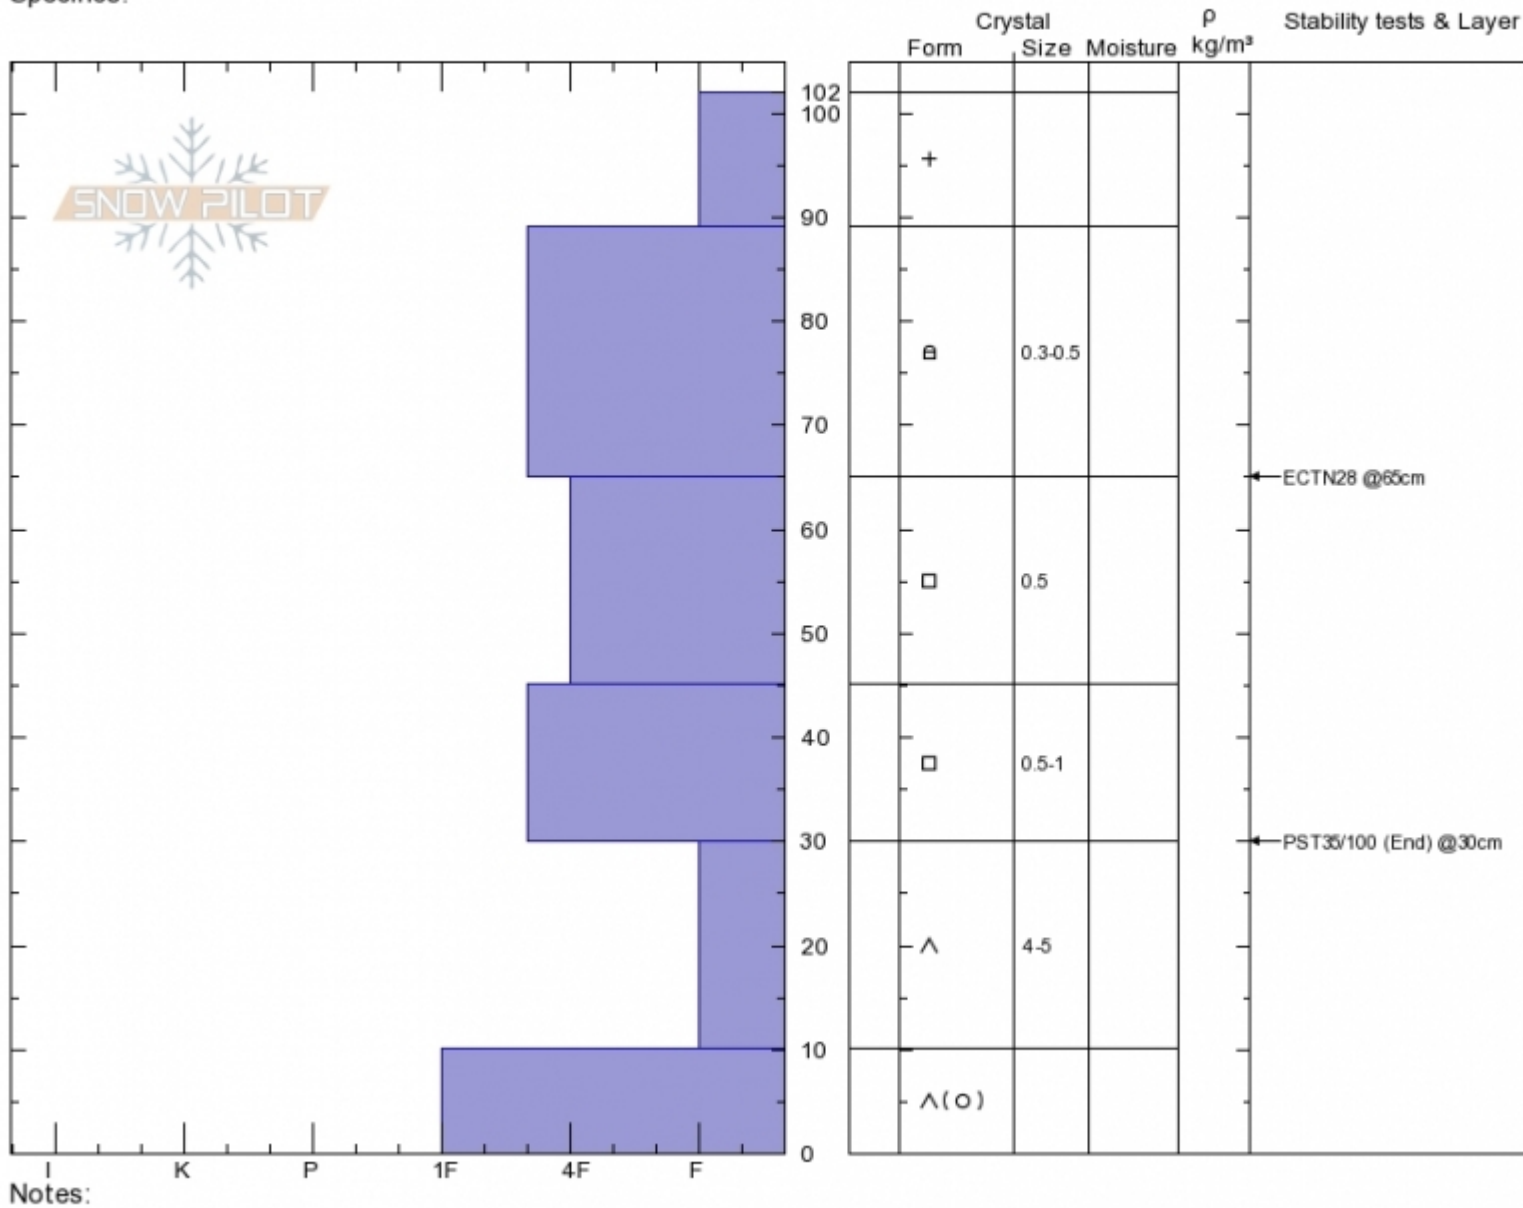

Bacon Rind
Madison Range-S
MT
 Elevation: **8720 ft**
 Aspect: **15°**
 Specifics:

Spencer Jonas
01/24/2020 - 12:30pm
 Co-ord: **44.95100N, -111.09482W**
 Slope Angle:
 Wind Loading:

Stability:
 Air Temperature:
 Sky Cover: **X**
 Precipitation: **NO**
 Wind: **Calm**

HS:**102** Layer Notes:
 PF:**5**
 PS:**30**

Advisory Region
 Southern Madison
 Longitude
 -111.10W
 Latitude
 44.96N
 Southern Madison, 2020-01-25