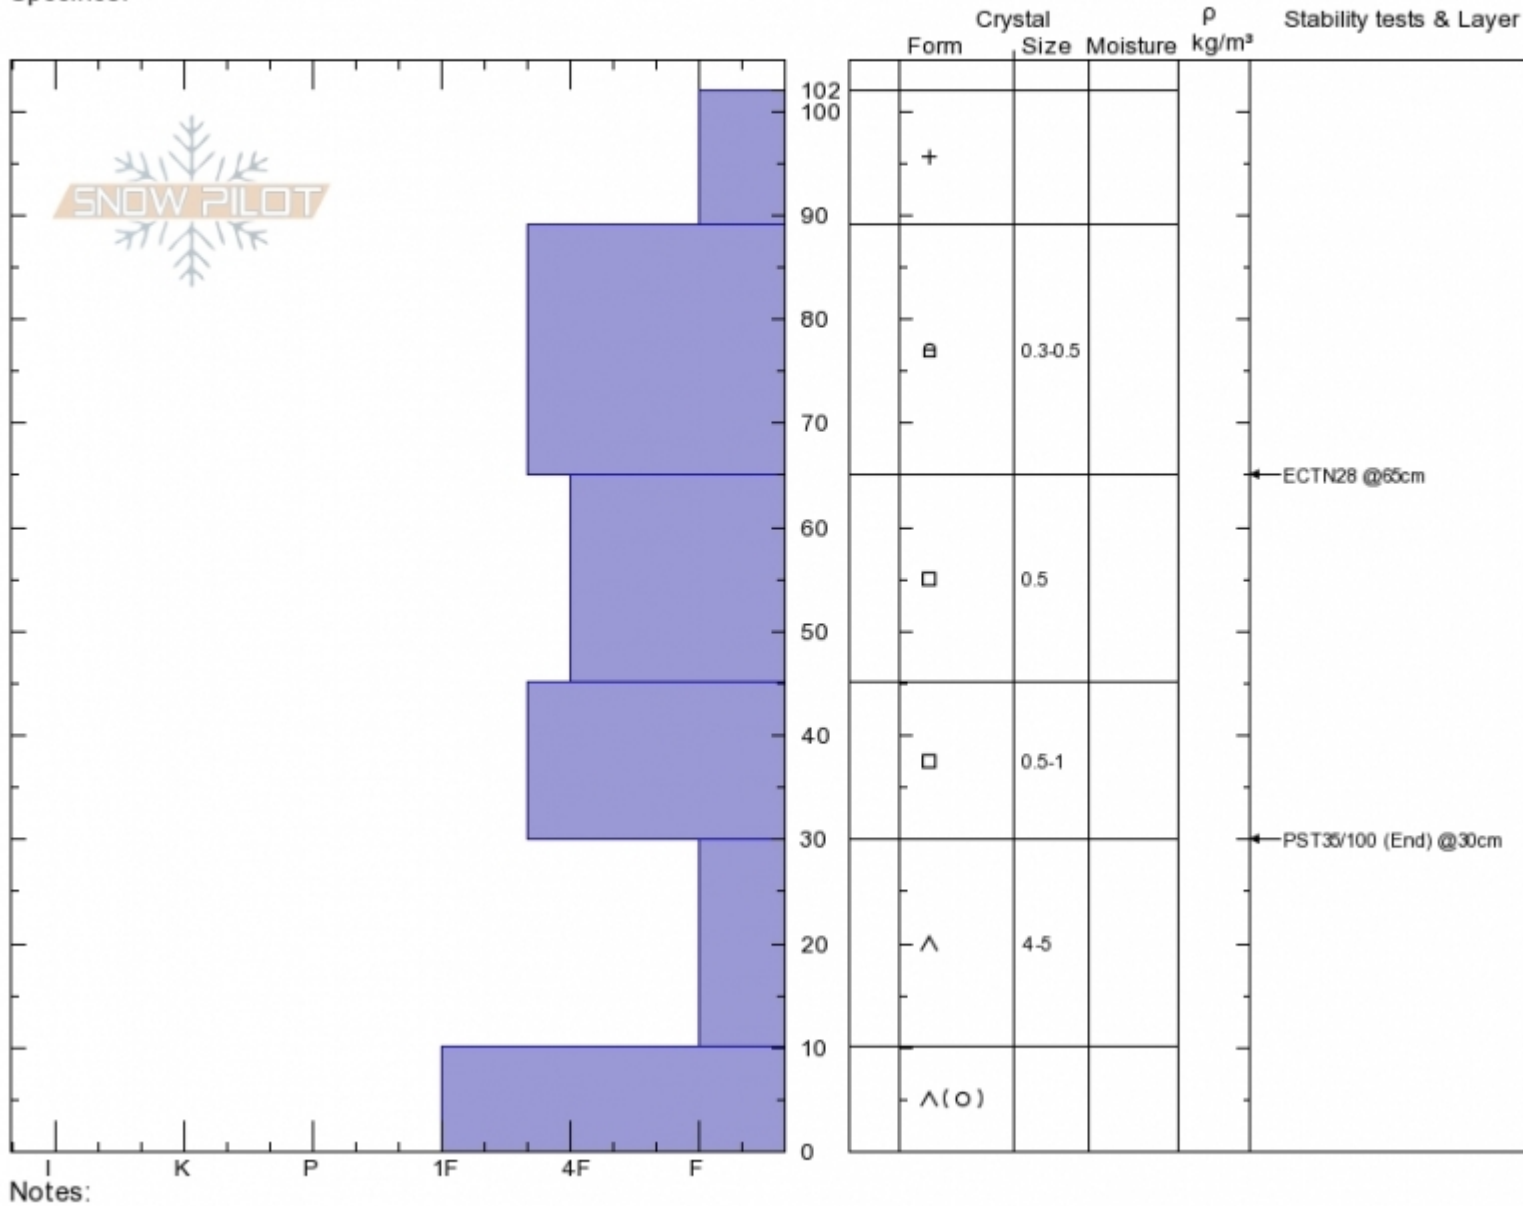

Bacon Rind
Madison Range-S
MT
 Elevation: **8720 ft**
 Aspect: **15°**
 Specifics:

Spencer Jonas
01/24/2020 - 12:30pm
 Co-ord: **44.95100N, -111.09482W**
 Slope Angle:
 Wind Loading:

Stability:
 Air Temperature:
 Sky Cover: **X**
 Precipitation: **NO**
 Wind: **Calm**

HS:**102** Layer Notes:
 PF:**5**
 PS:**30**

Advisory Region
 Southern Madison
 Longitude
 -111.10W
 Latitude
 44.96N
 Southern Madison, 2020-01-25