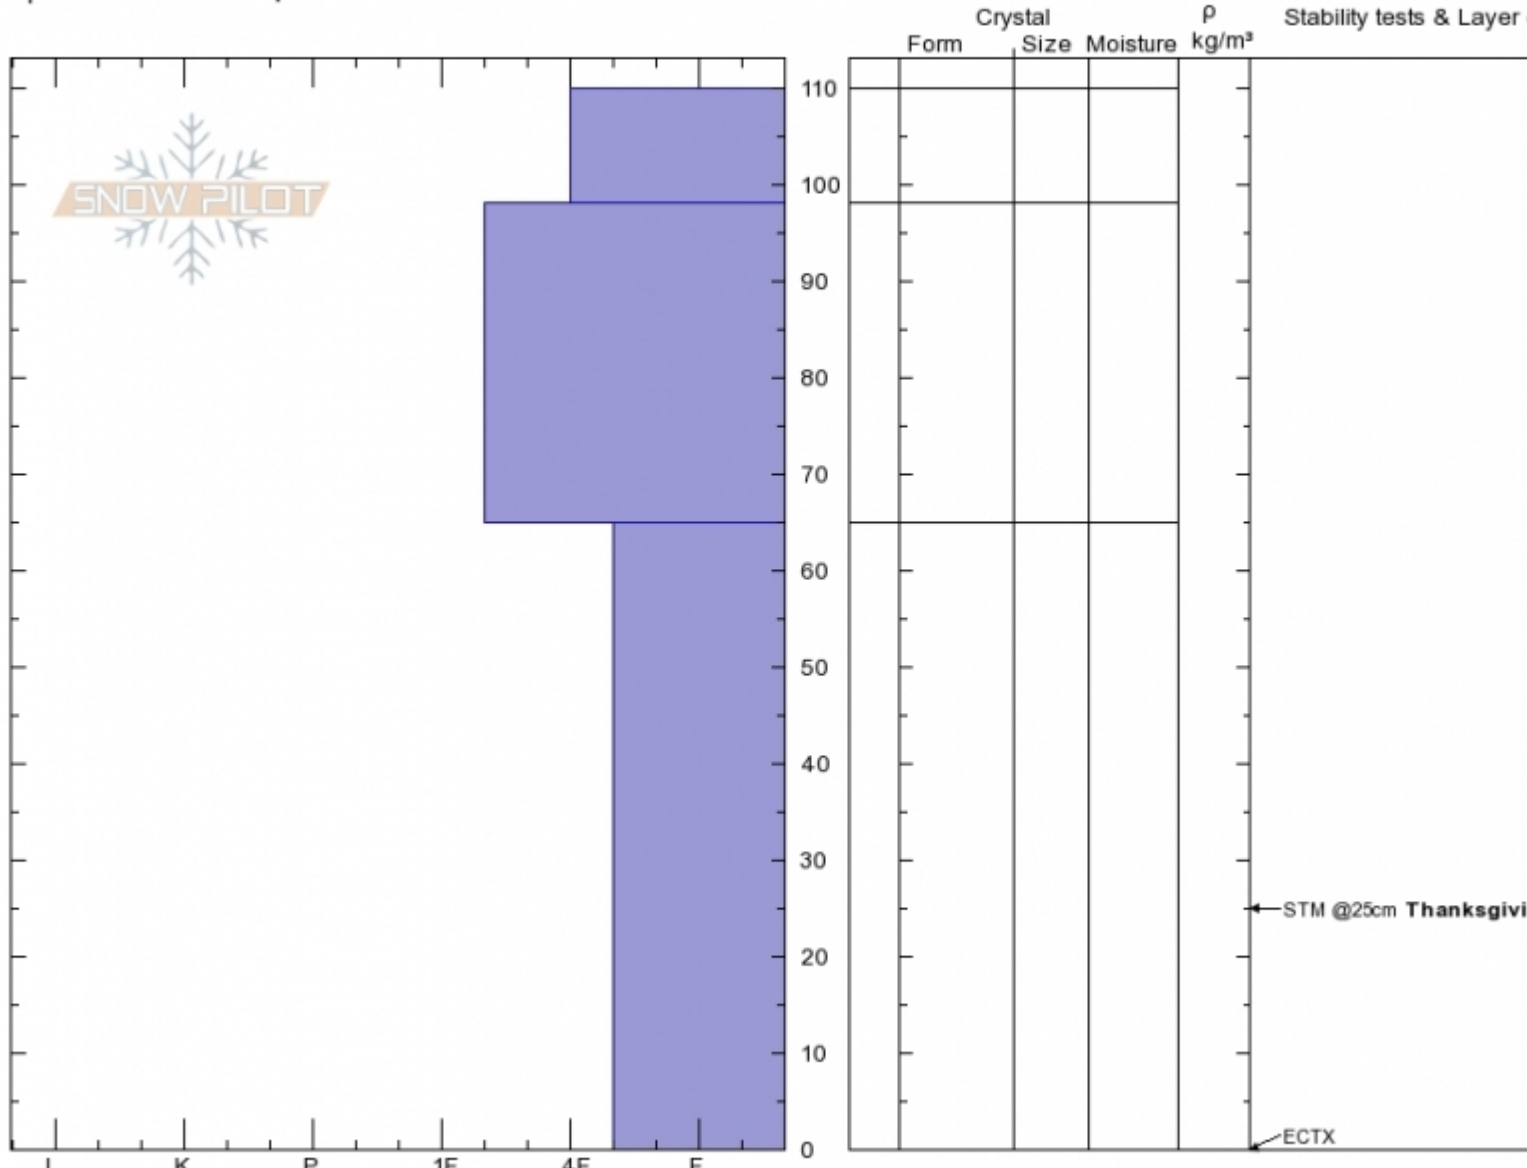

**Pebble Creek**  
**Absaroka Range**  
**MT**  
 Elevation: **8723 ft**  
 Aspect: **S**  
 Specifics: **We skied slope**

**Jesse Logan**  
**01/25/2020 - 1:30pm**  
 Co-ord:  
 Slope Angle: **35°**  
 Wind Loading: **yes**

Stability:  
 Air Temperature: **25°F**  
 Sky Cover: **BKN**  
 Precipitation: **S-1**  
 Wind: **W Moderate**

HS: **110** Layer Notes:  
 65-0cm: **Problematic layer**

Notes: No red flags, good test results and no observed Av. (visibility not great). BUT low snowpack, only 110cm and pockets (to 9,250 ft. facets).

Advisory Region  
 Cooke City  
 Longitude  
 -110.03W  
 Latitude  
 45.03N  
 Cooke City, 2020-01-26