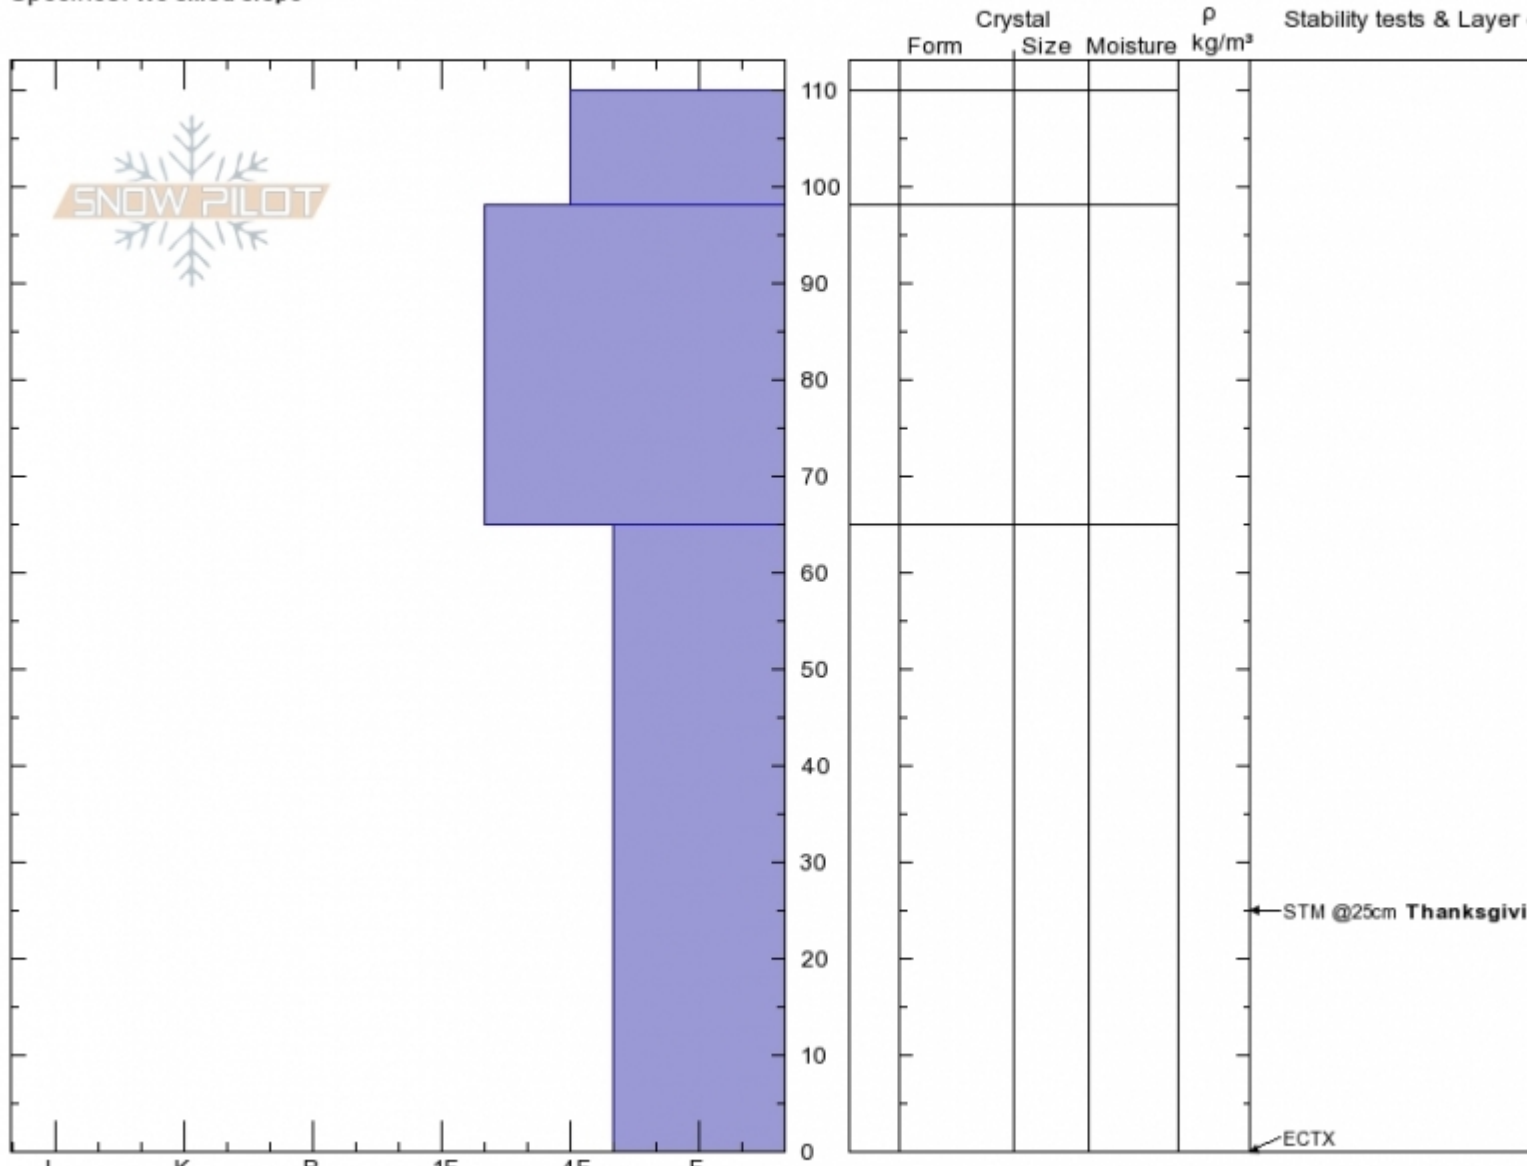

Pebble Creek
Absaroka Range
MT
 Elevation: **8723 ft**
 Aspect: **S**
 Specifics: **We skied slope**

Jesse Logan
01/25/2020 - 1:30pm
 Co-ord:
 Slope Angle: **35°**
 Wind Loading: **yes**

Stability:
 Air Temperature: **25°F**
 Sky Cover: **BKN**
 Precipitation: **S-1**
 Wind: **W Moderate**

HS:**110** Layer Notes:
 65-0cm:**Problematic layer**

Notes: No red flags, good test results and no observed Av. (visibility not great). BUT low snowpack, only 110cm and pockets (to 9,250 ft. facets).

Advisory Region
 Cooke City
 Longitude
 -110.03W
 Latitude
 45.03N
 Cooke City, 2020-01-26