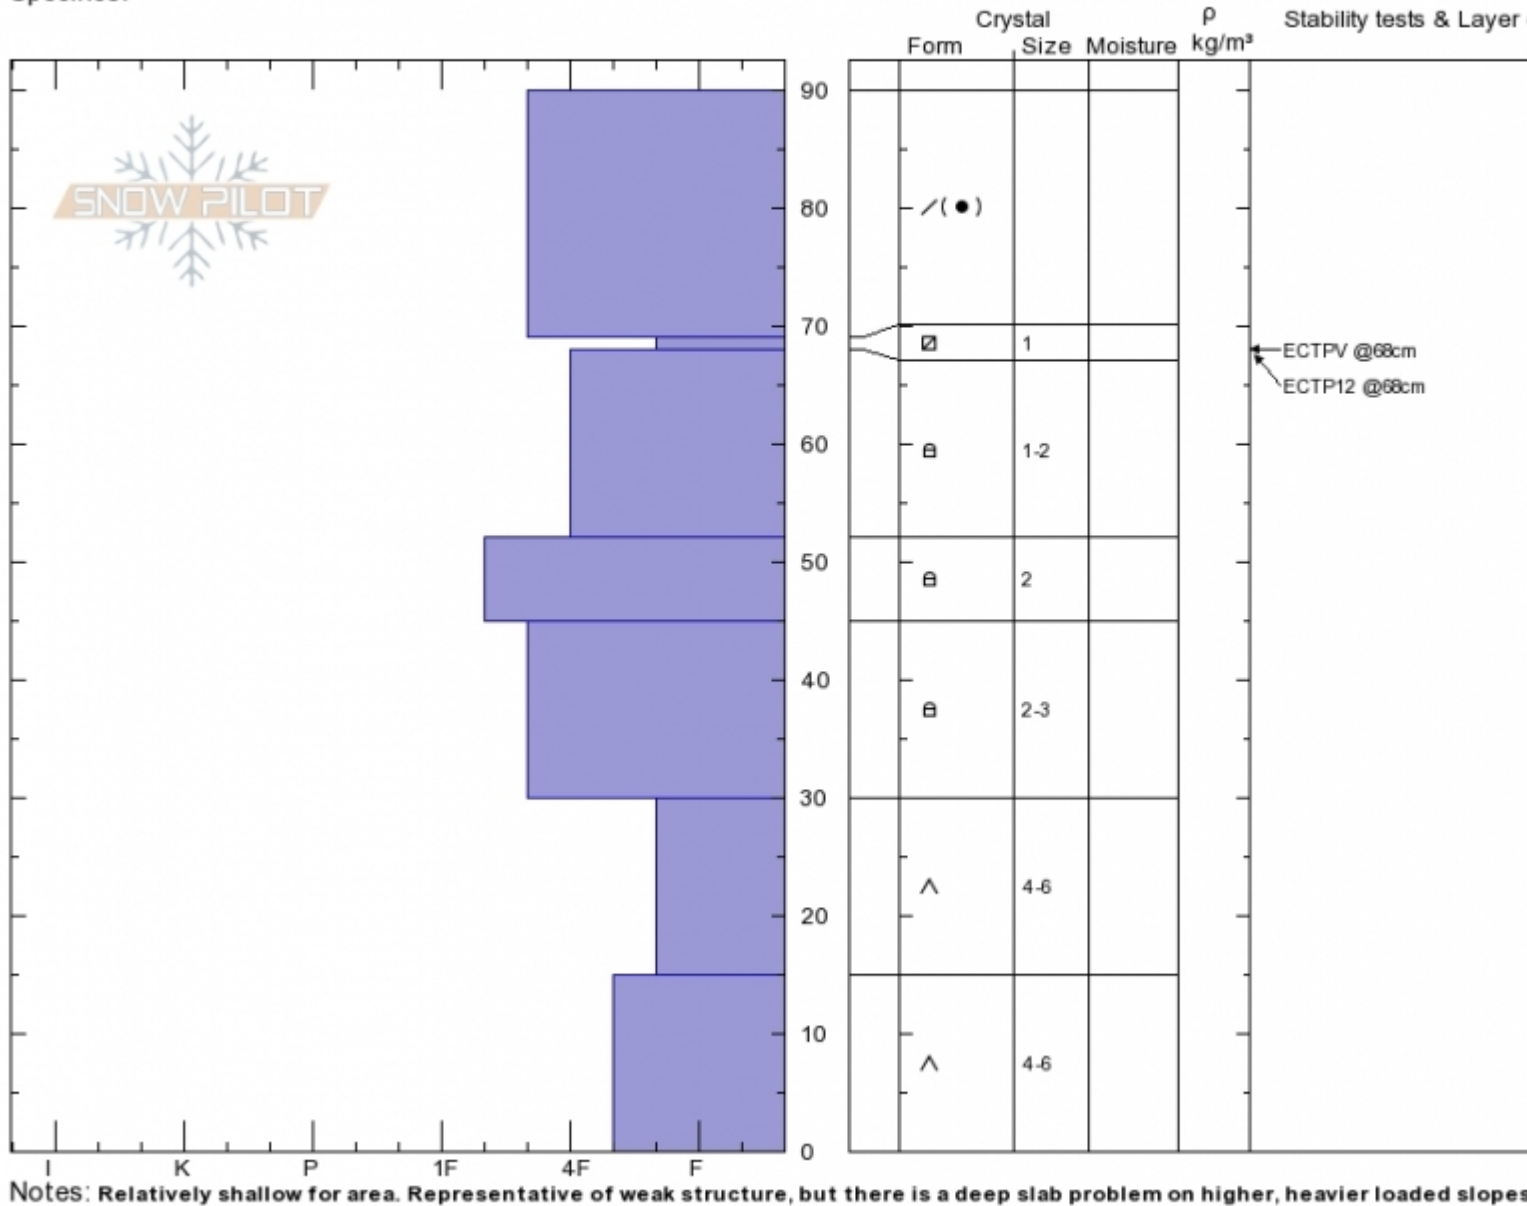

**Consolation Hill, TFrk**  
**Madison Range-S**  
**MT**  
 Elevation: **9230 ft**  
 Aspect: **120°**  
 Specifics:

**Alex Marienthal**  
**01/26/2020 - 11:03am**  
 Co-ord: **44.97241N, -111.27128W**  
 Slope Angle: **22°**  
 Wind Loading:

Stability: **Fair**  
 Air Temperature:  
 Sky Cover: **BKN**  
 Precipitation: **NO**  
 Wind: **Calm**

HS:90 Layer Notes:

Advisory Region  
 Southern Madison  
 Longitude  
 -111.27W  
 Latitude  
 45.06N  
 Southern Madison, 2020-01-26