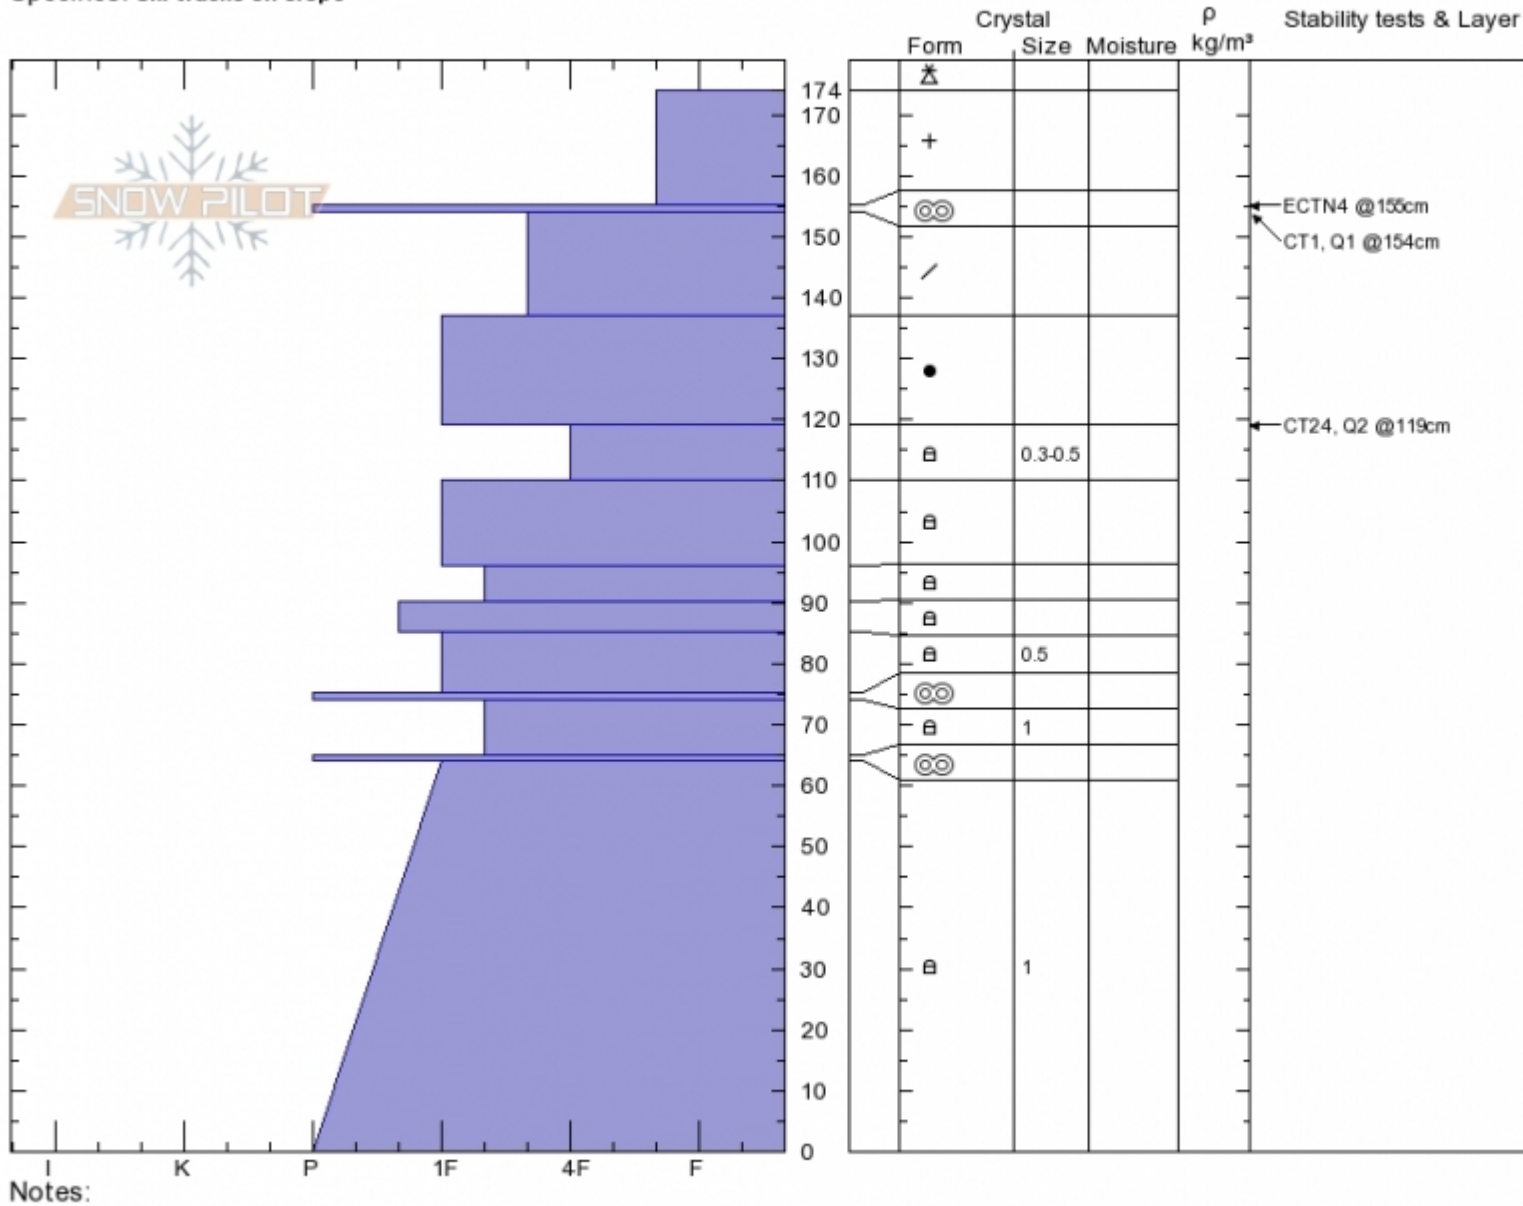

N Side of Texas Meadow Spencer Jonas
Bridger Range 01/27/2020 - 1:00pm
MT Co-ord: 45.83014N, -110.92960W
 Elevation: 7800 ft Slope Angle: 25°
 Aspect: 340° Wind Loading: no
 Specifics: Ski tracks on slope

Stability: HS:174 Layer Notes:
 Air Temperature:
 Sky Cover: SCT
 Precipitation: NO
 Wind: Calm

Advisory Region
 Bridger Range
 Longitude
 -110.93W
 Latitude
 45.84N
 Bridger Range, 2020-01-27