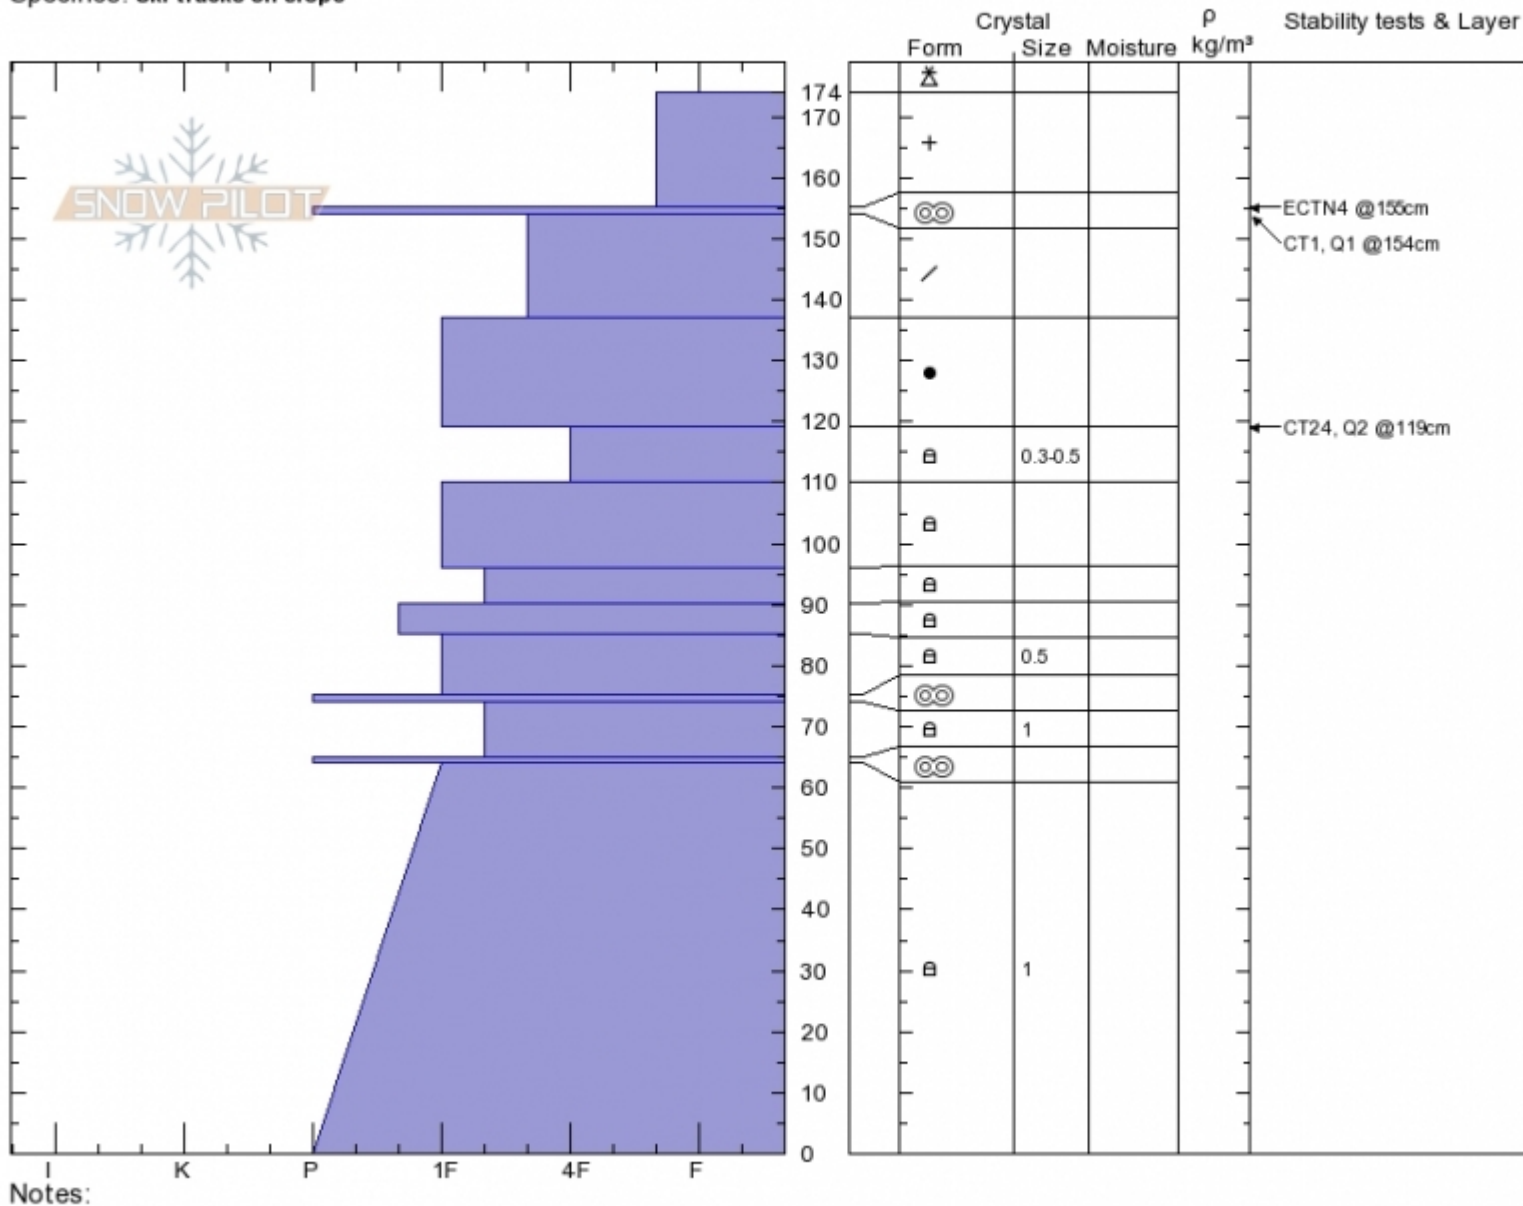

N Side of Texas Meadow Spencer Jonas

Bridger Range 01/27/2020 - 1:00pm
MT Co-ord: 45.83014N, -110.92960W
 Elevation: 7800 ft Slope Angle: 25°
 Aspect: 340° Wind Loading: no
 Specifics: Ski tracks on slope

Stability: HS:174 Layer Notes:
 Air Temperature:
 Sky Cover: **SCT**
 Precipitation: **NO**
 Wind: **Calm**

Advisory Region
 Bridger Range
 Longitude
 -110.93W
 Latitude
 45.84N
 Bridger Range, 2020-01-27