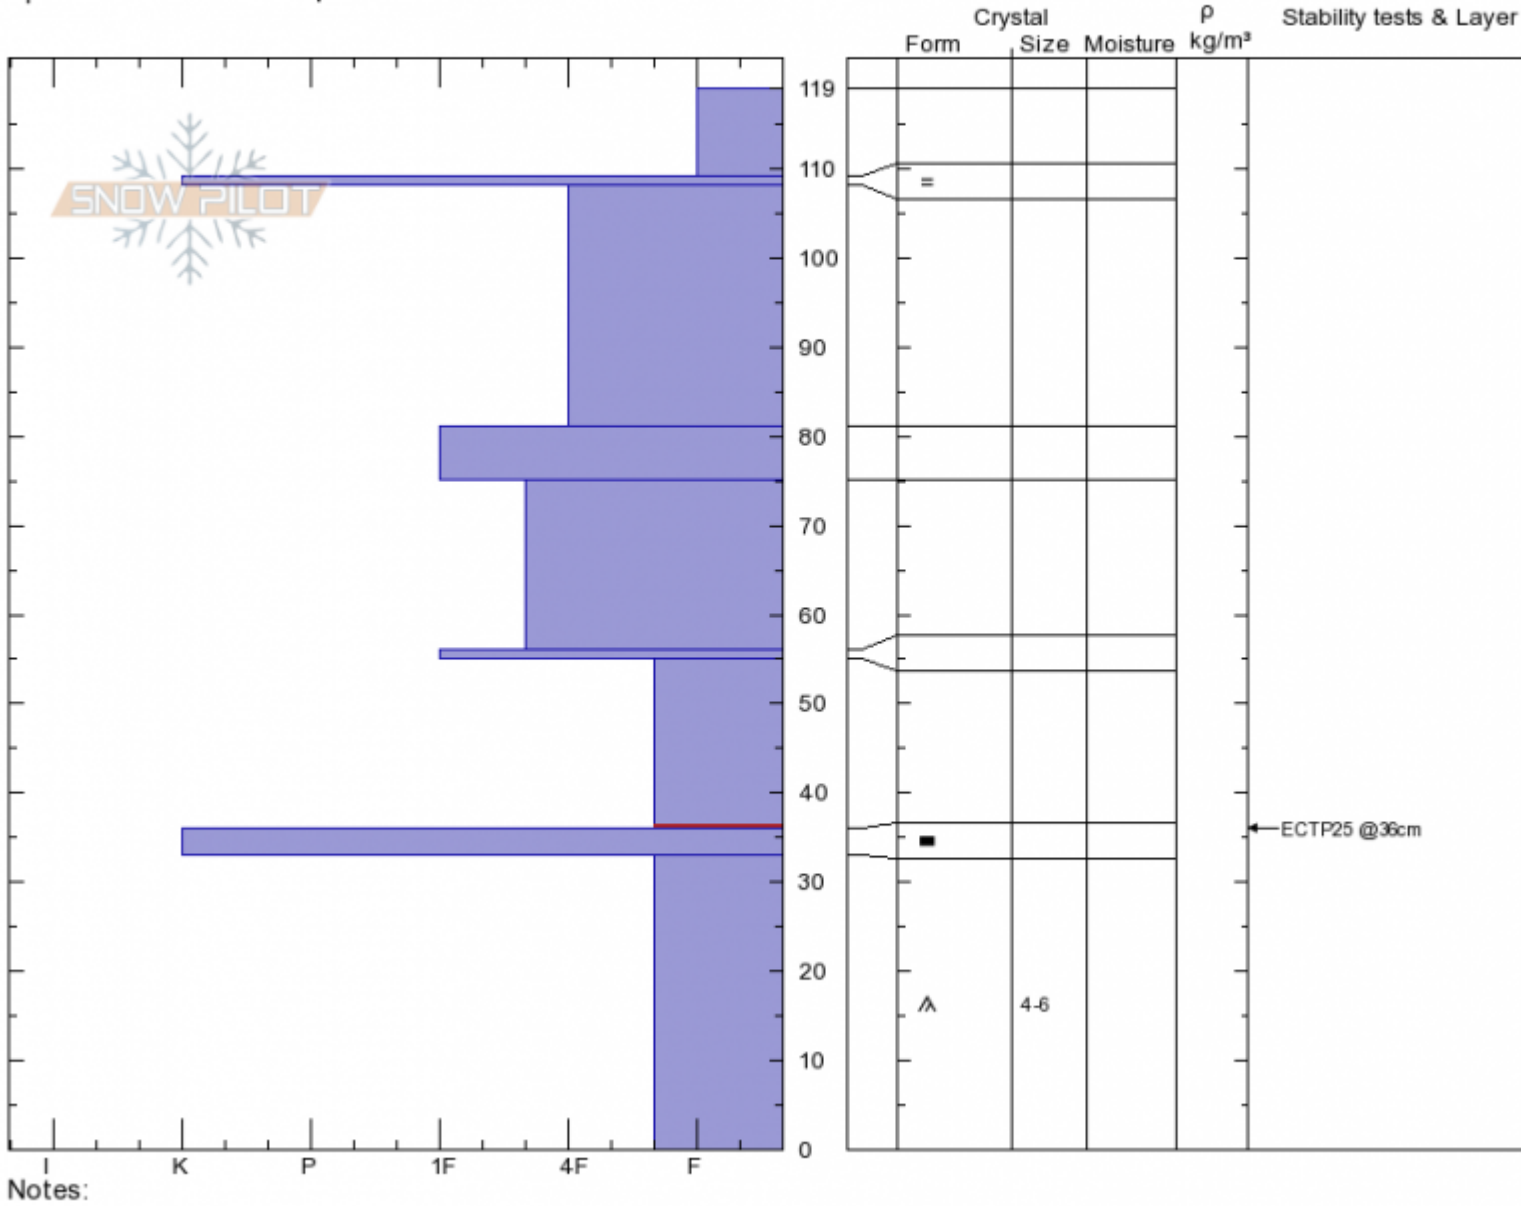

Tyler's Slope
 Madison Range-N
 MT
 Elevation: 9086 ft
 Aspect: 240°
 Specifics: Ski tracks on slope

Doug Chabot-Admin
 01/28/2020 - 11:00am
 Co-ord: 45.32433N, -111.38257W
 Slope Angle: 35°
 Wind Loading:

Stability:
 Air Temperature: -6°C
 Sky Cover: OVC
 Precipitation: S1
 Wind: Calm

HS:119 Layer Notes:
 55-36cm: Problematic layer

Advisory Region
 Northern Madison
 Longitude
 -111.39W
 Latitude
 45.34N

Forecast link: [GNFAC Avalanche Forecast for Wed Jan 29, 2020](#)
 Northern Madison, 2020-01-28