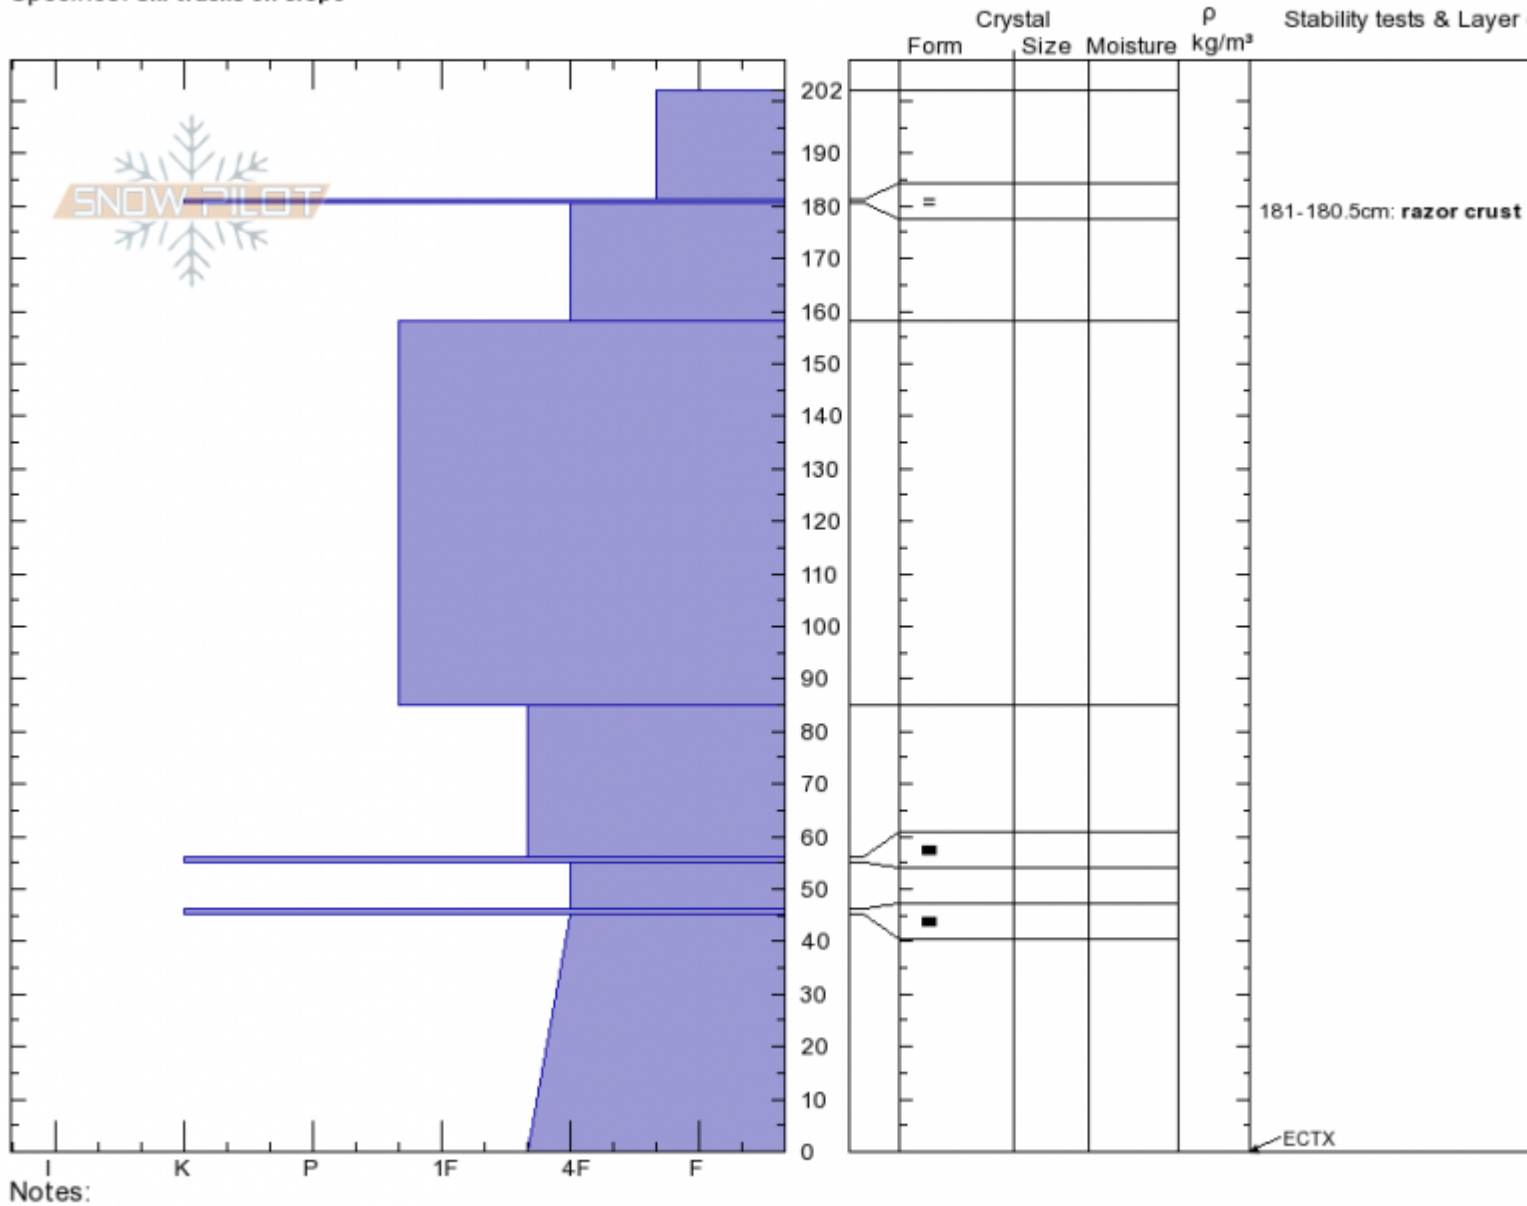

**N of Prayer Flags**  
**Madison Range-N**  
**MT**  
 Elevation: **9236 ft**  
 Aspect: **40°**  
 Specifics: **Ski tracks on slope**

**Doug Chabot-Admin**  
**01/28/2020 - 11:40am**  
 Co-ord: **45.32942N, -111.38090W**  
 Slope Angle: **35°**  
 Wind Loading:

Stability:  
 Air Temperature: **-6°C**  
 Sky Cover: **OVC**  
 Precipitation: **S1**  
 Wind: **Calm**

**HS:202** Layer Notes:  
 181-180.5cm: **razor crust**  
 45-0cm: **Problematic layer**

Advisory Region  
 Northern Madison  
 Longitude  
 -111.38W  
 Latitude  
 45.35N  
 Northern Madison, 2020-01-28