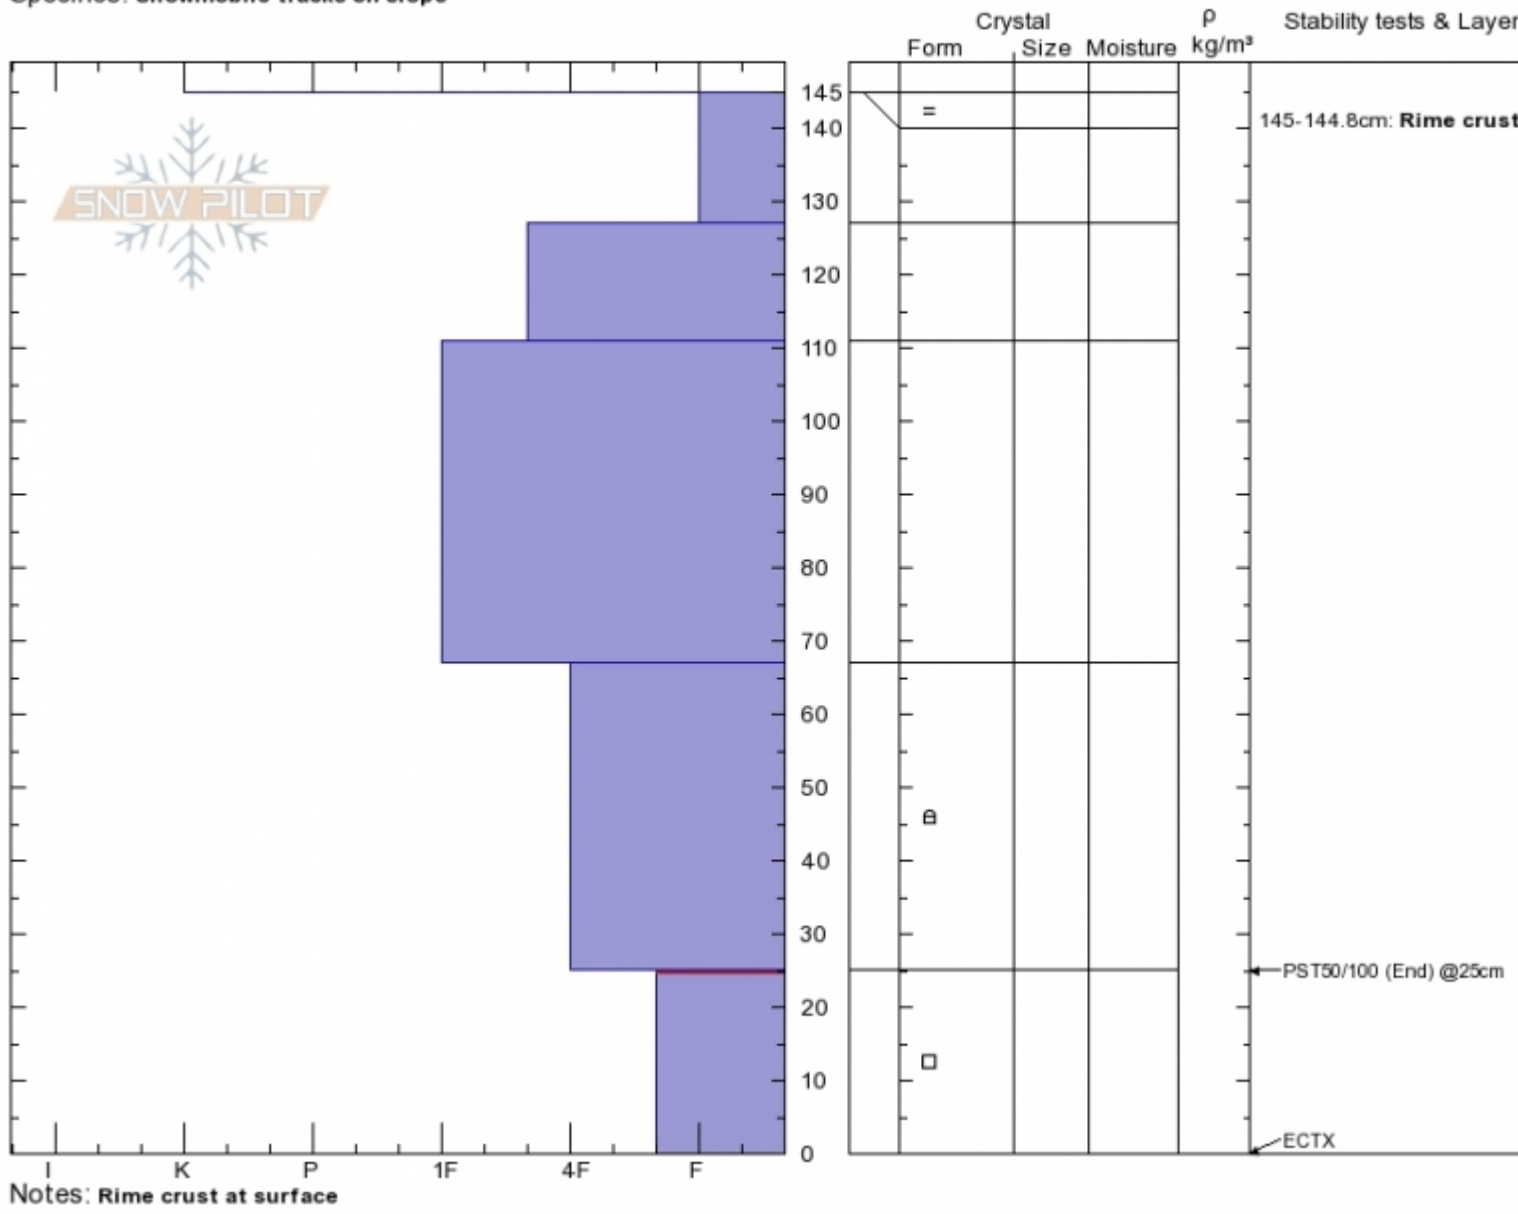

**Lionhead Ski Hill**  
**Lionhead Range**  
**MT**  
 Elevation: **8100 ft**  
 Aspect: **60°**  
 Specifics: **Snowmobile tracks on slope**

**Ian Hoyer**  
**01/31/2020 - 12:00pm**  
 Co-ord: **44.70389N, -111.29761W**  
 Slope Angle: **25°**  
 Wind Loading: **no**

Stability: **Good**  
 Air Temperature:  
 Sky Cover: **OVC**  
 Precipitation: **RV**  
 Wind: **Calm**

**HS:145** Layer Notes:  
**PF:20** 145-144.8cm: **Rime crust**  
 25-0cm: **Problematic layer**

Advisory Region  
 Lionhead Range  
 Longitude  
 -111.29W  
 Latitude  
 44.70N  
 Lionhead Range, 2020-02-01