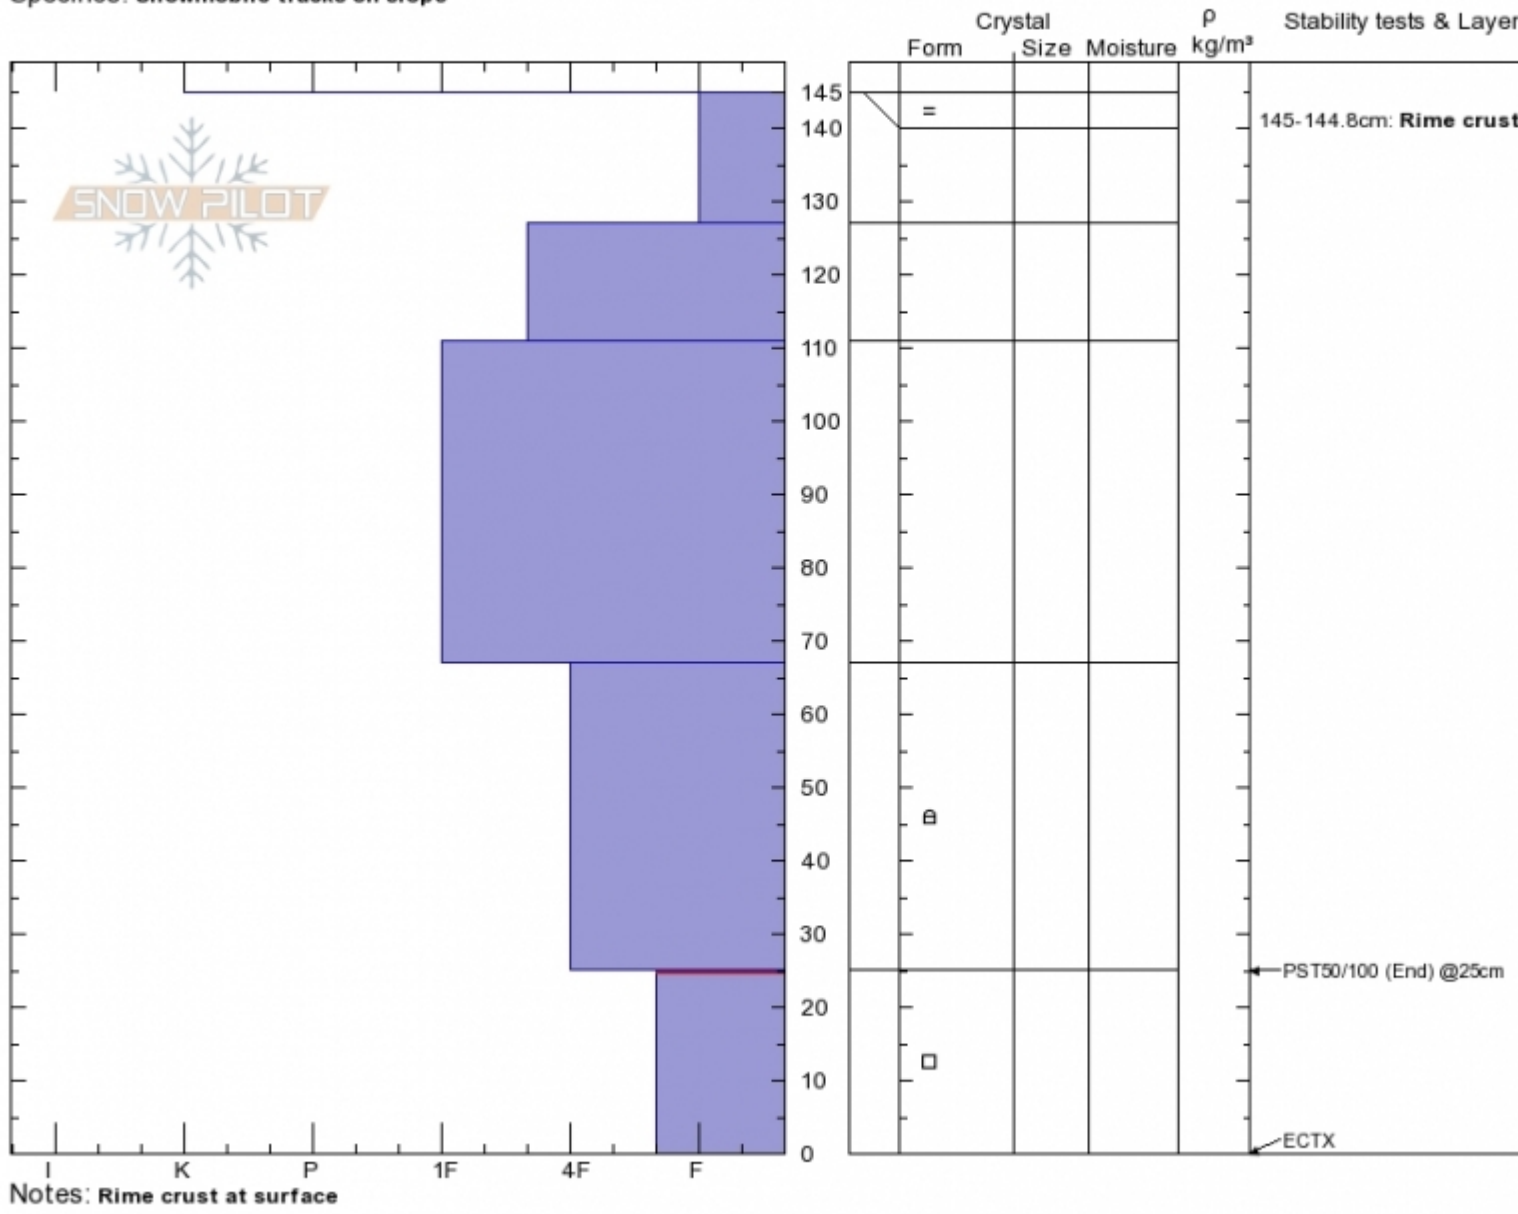

Lionhead Ski Hill  
 Lionhead Range  
 MT  
 Elevation: 8100 ft  
 Aspect: 60°  
 Specifics: Snowmobile tracks on slope

Ian Hoyer  
 01/31/2020 - 12:00pm  
 Co-ord: 44.70389N, -111.29761W  
 Slope Angle: 25°  
 Wind Loading: no

Stability: **Good**  
 Air Temperature:  
 Sky Cover: **OVC**  
 Precipitation: **RV**  
 Wind: **Calm**

HS:145 Layer Notes:  
 PF:20 145-144.8cm: **Rime crust**  
 25-0cm: **Problematic layer**

Advisory Region  
 Lionhead Range  
 Longitude  
 -111.29W  
 Latitude  
 44.70N  
 Lionhead Range, 2020-02-01