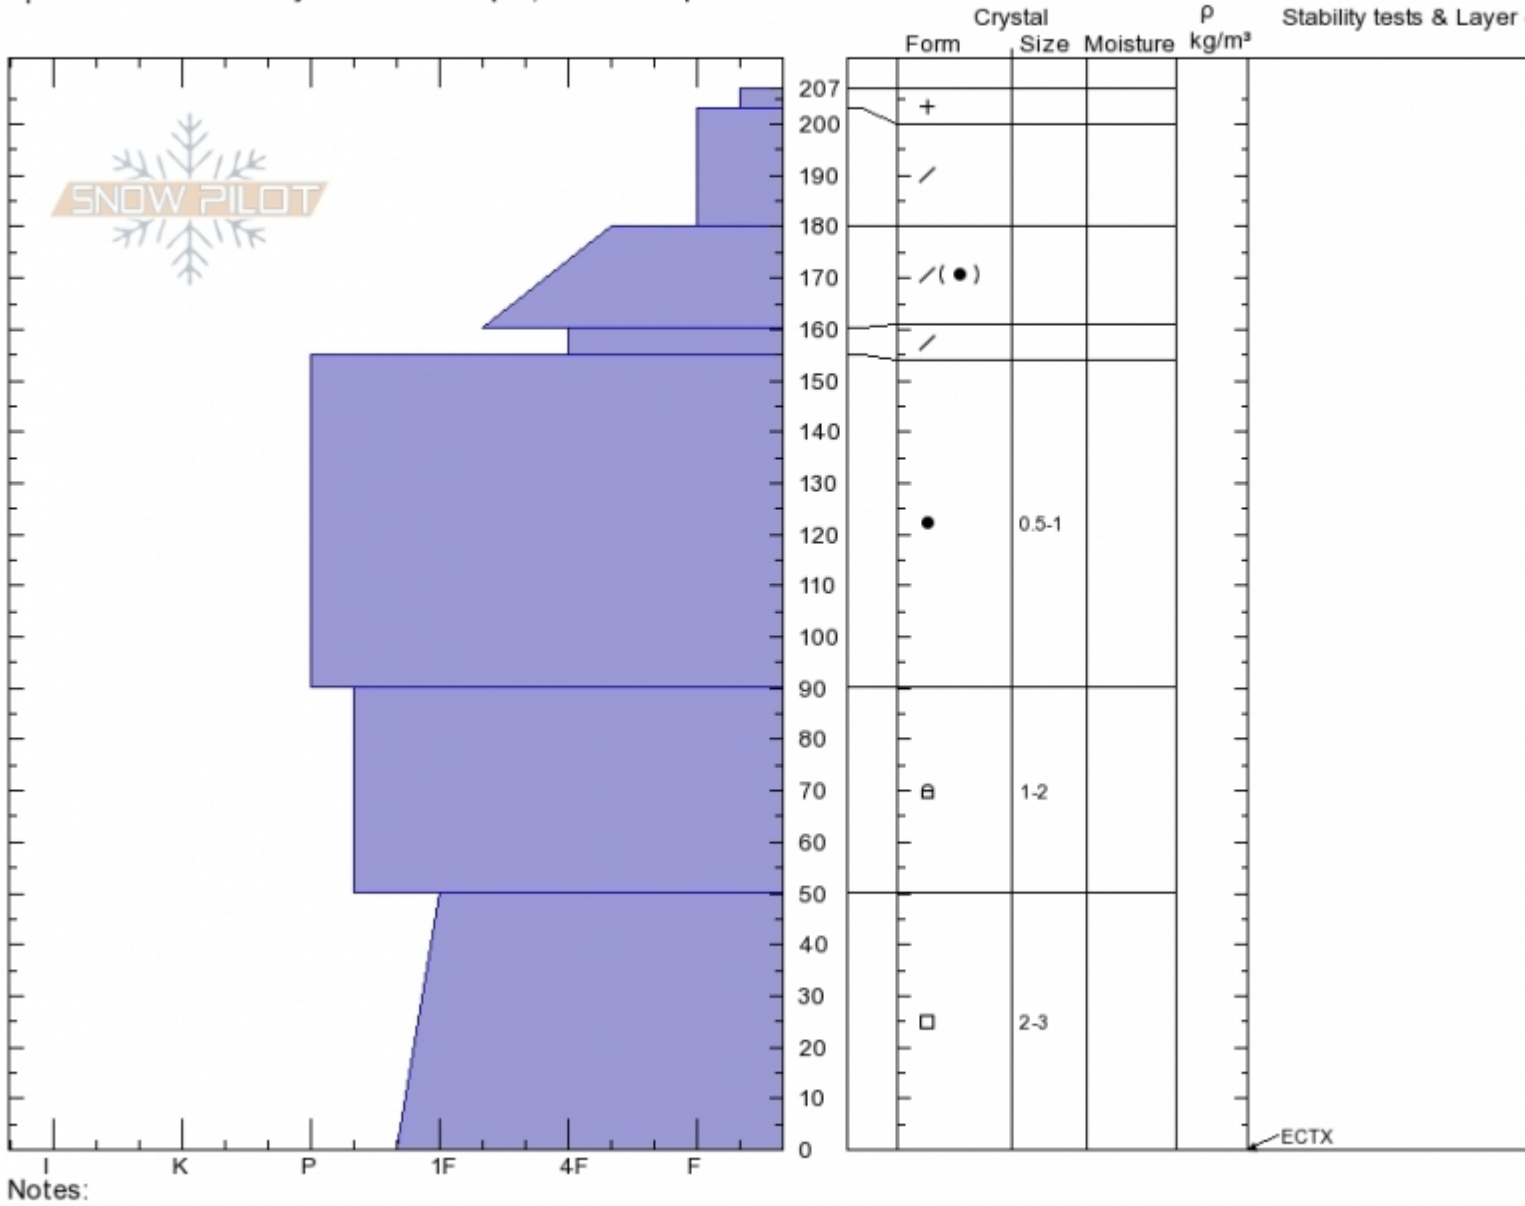

**Goose Creek Headwall** Alex Marienthal  
**Cooke City** 01/31/2020 - 11:00am  
**MT** Co-ord: 45.08274N, -109.94651W  
 Elevation: 9542 ft Slope Angle: 20°  
 Aspect: 35° Wind Loading:  
 Specifics: Recent activity on different slopes; We skied slope

Stability: **Good** HS:207 Layer Notes:  
 Air Temperature:  
 Sky Cover: **BKN**  
 Precipitation: **NO**  
 Wind: **Calm**

Advisory Region  
 Cooke City  
 Longitude  
 -109.95W  
 Latitude  
 45.09N  
 Cooke City, 2020-02-02