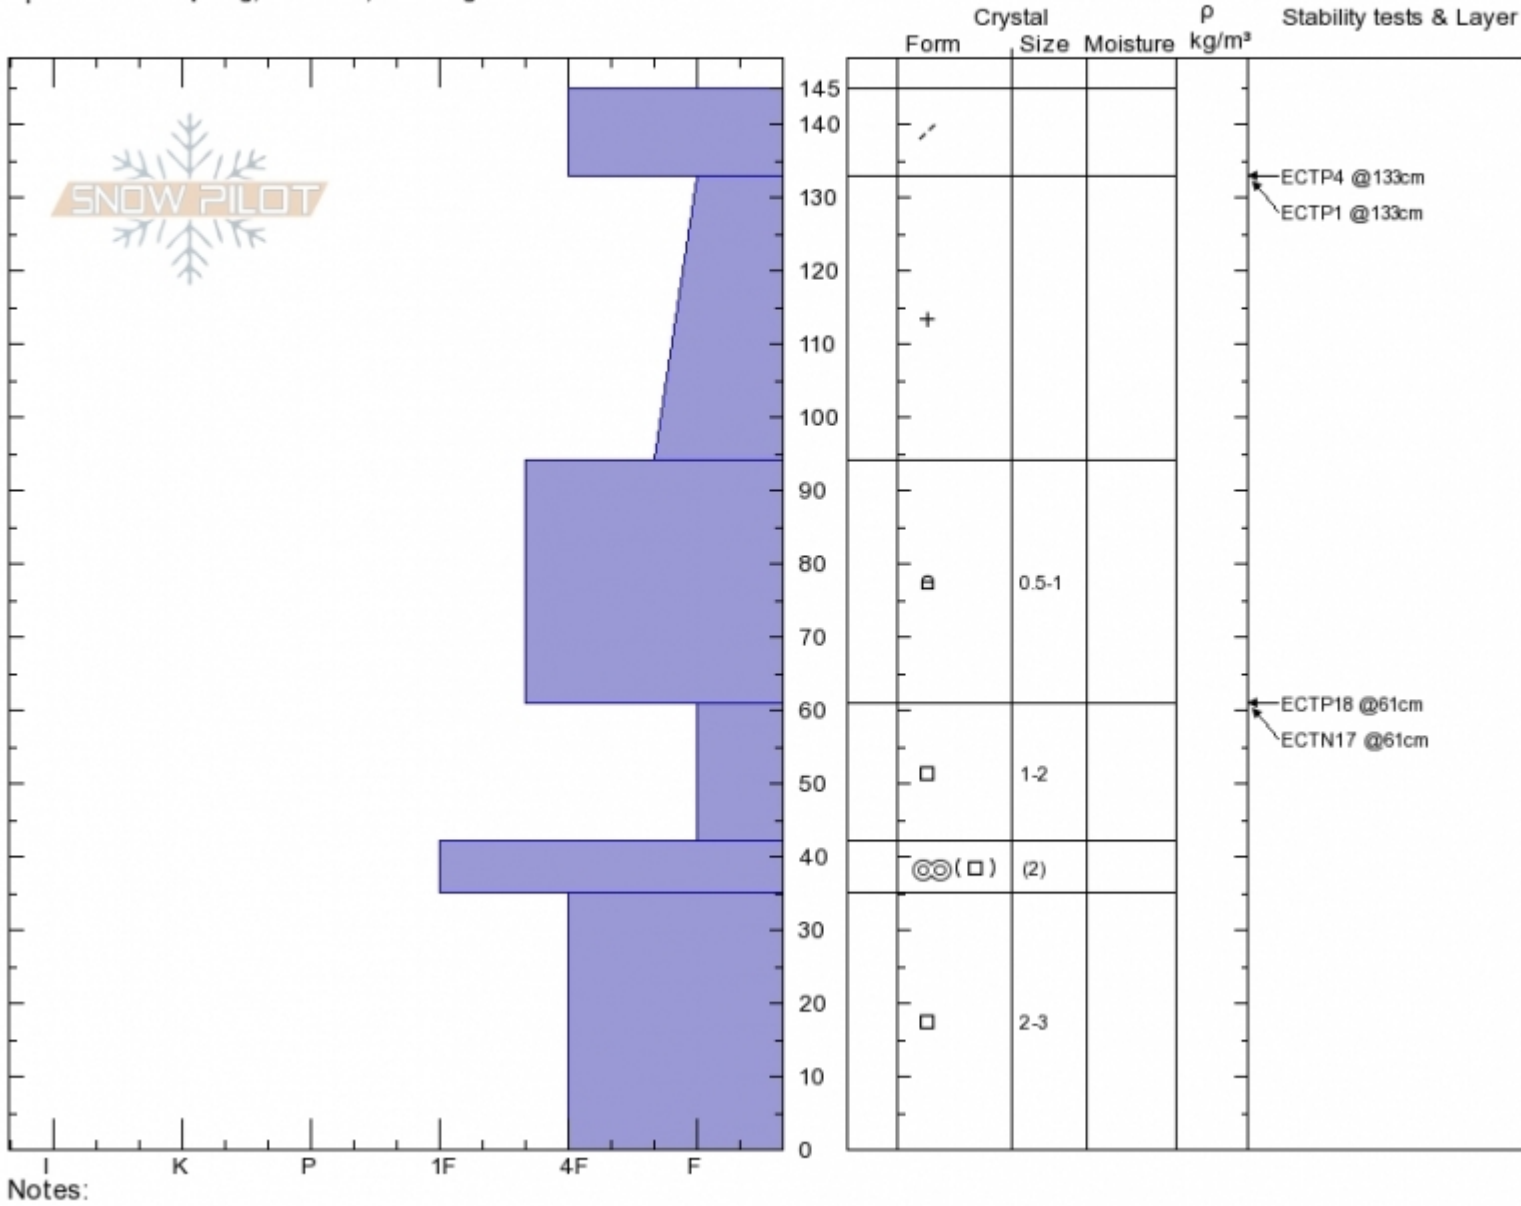

Mt Ellis Ridgeline
Gallatin Range-N
MT
 Elevation: **7843 ft**
 Aspect: **50°**
 Specifics: **Collapsing, localized; Cracking**

Spencer Jonas
02/03/2020 - 12:30pm
 Co-ord: **45.58392N, -110.95811W**
 Slope Angle: **30°**
 Wind Loading: **previous**

Stability:
 Air Temperature:
 Sky Cover: **FEW**
 Precipitation: **NO**
 Wind: **E Light Breeze**

HS:**145** Layer Notes:
 PF:**120**
 PS:**30**

Advisory Region
 Northern Gallatin
 Longitude
 -110.96W
 Latitude
 45.58N
 Northern Gallatin, 2020-02-03