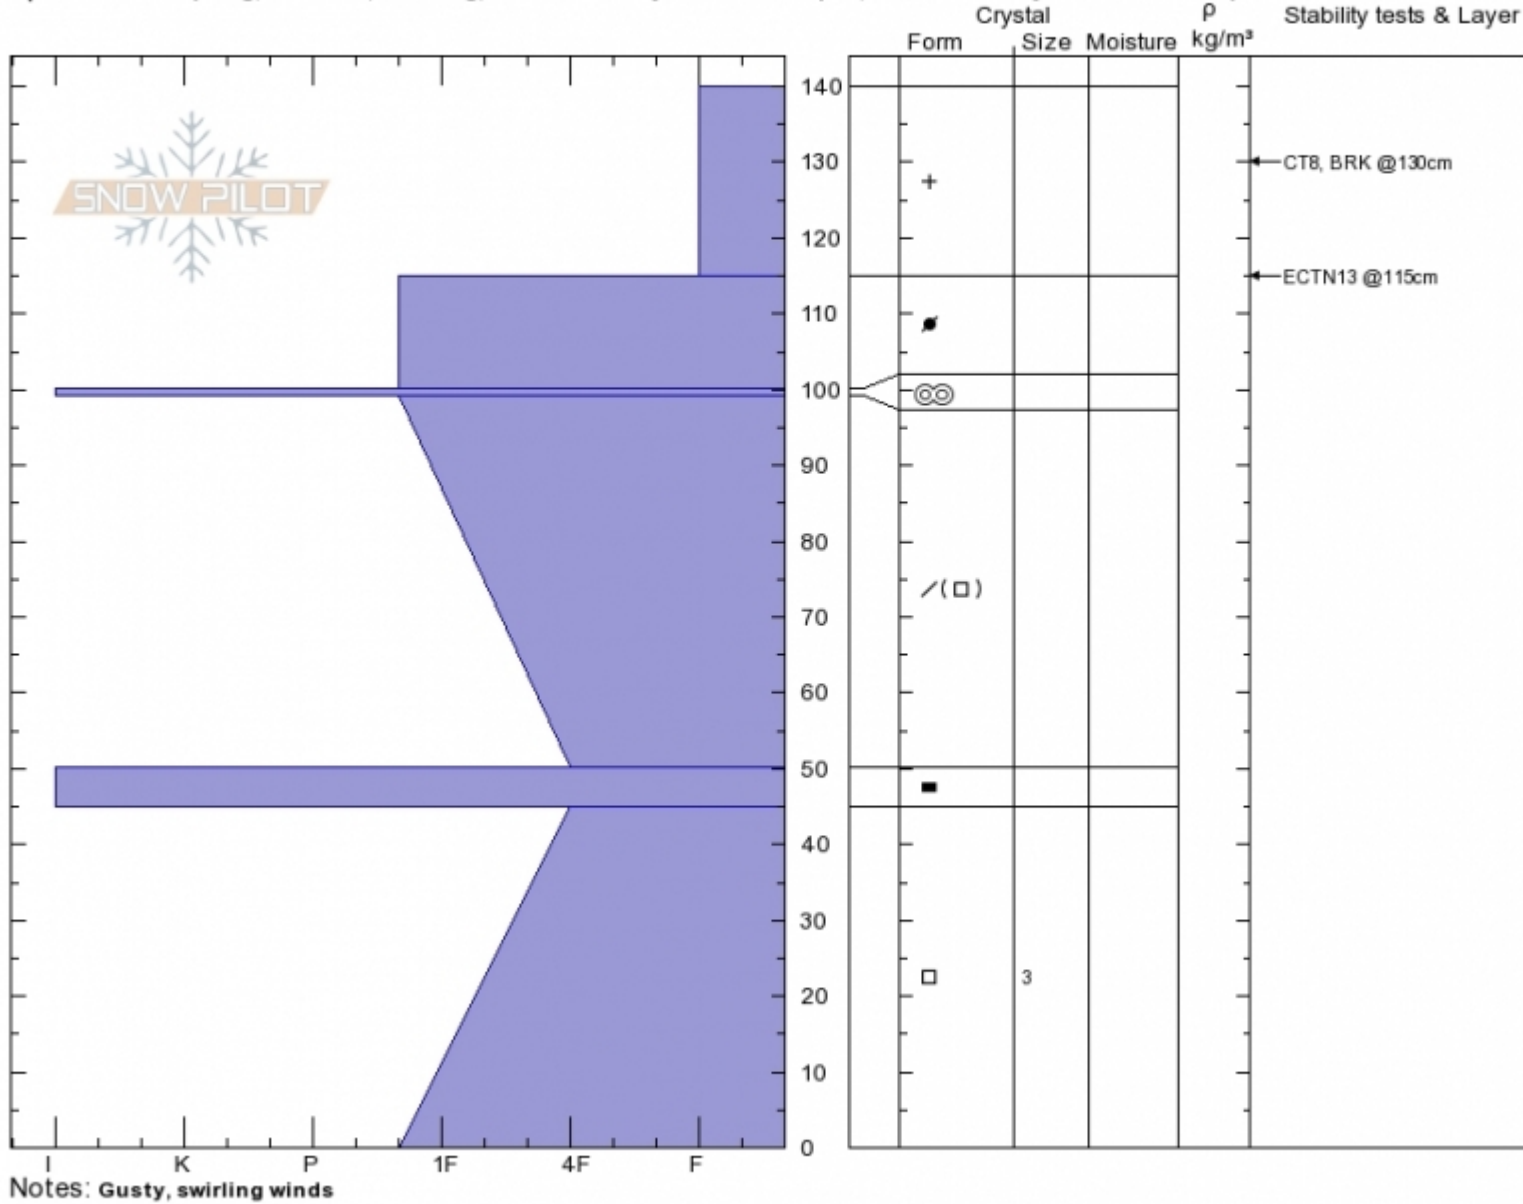

Flathead Pass South  
 Bridger Range  
 MT

Ryan Locati  
 02/04/2020 - 12:00pm  
 Co-ord:  
 Slope Angle: 19°  
 Wind Loading: **yes**

Stability: **Poor**  
 Air Temperature: 20°C  
 Sky Cover: **CLR**  
 Precipitation: **NO**  
 Wind: **Moderate**

HS:140 Layer Notes:  
 PF:100 100-99cm:Problematic layer  
 PS:15

Specifics: Collapsing, localized; Cracking; Recent activity on similar slopes; Recent activity on different slopes

Advisory Region  
 Bridger Range  
 Longitude  
 -111.02W  
 Latitude  
 45.97N

**Avalanche Details:** [Collapsing, cracking and recent natural avalanche in northern Bridgers](#)  
 Bridger Range, 2020-02-04