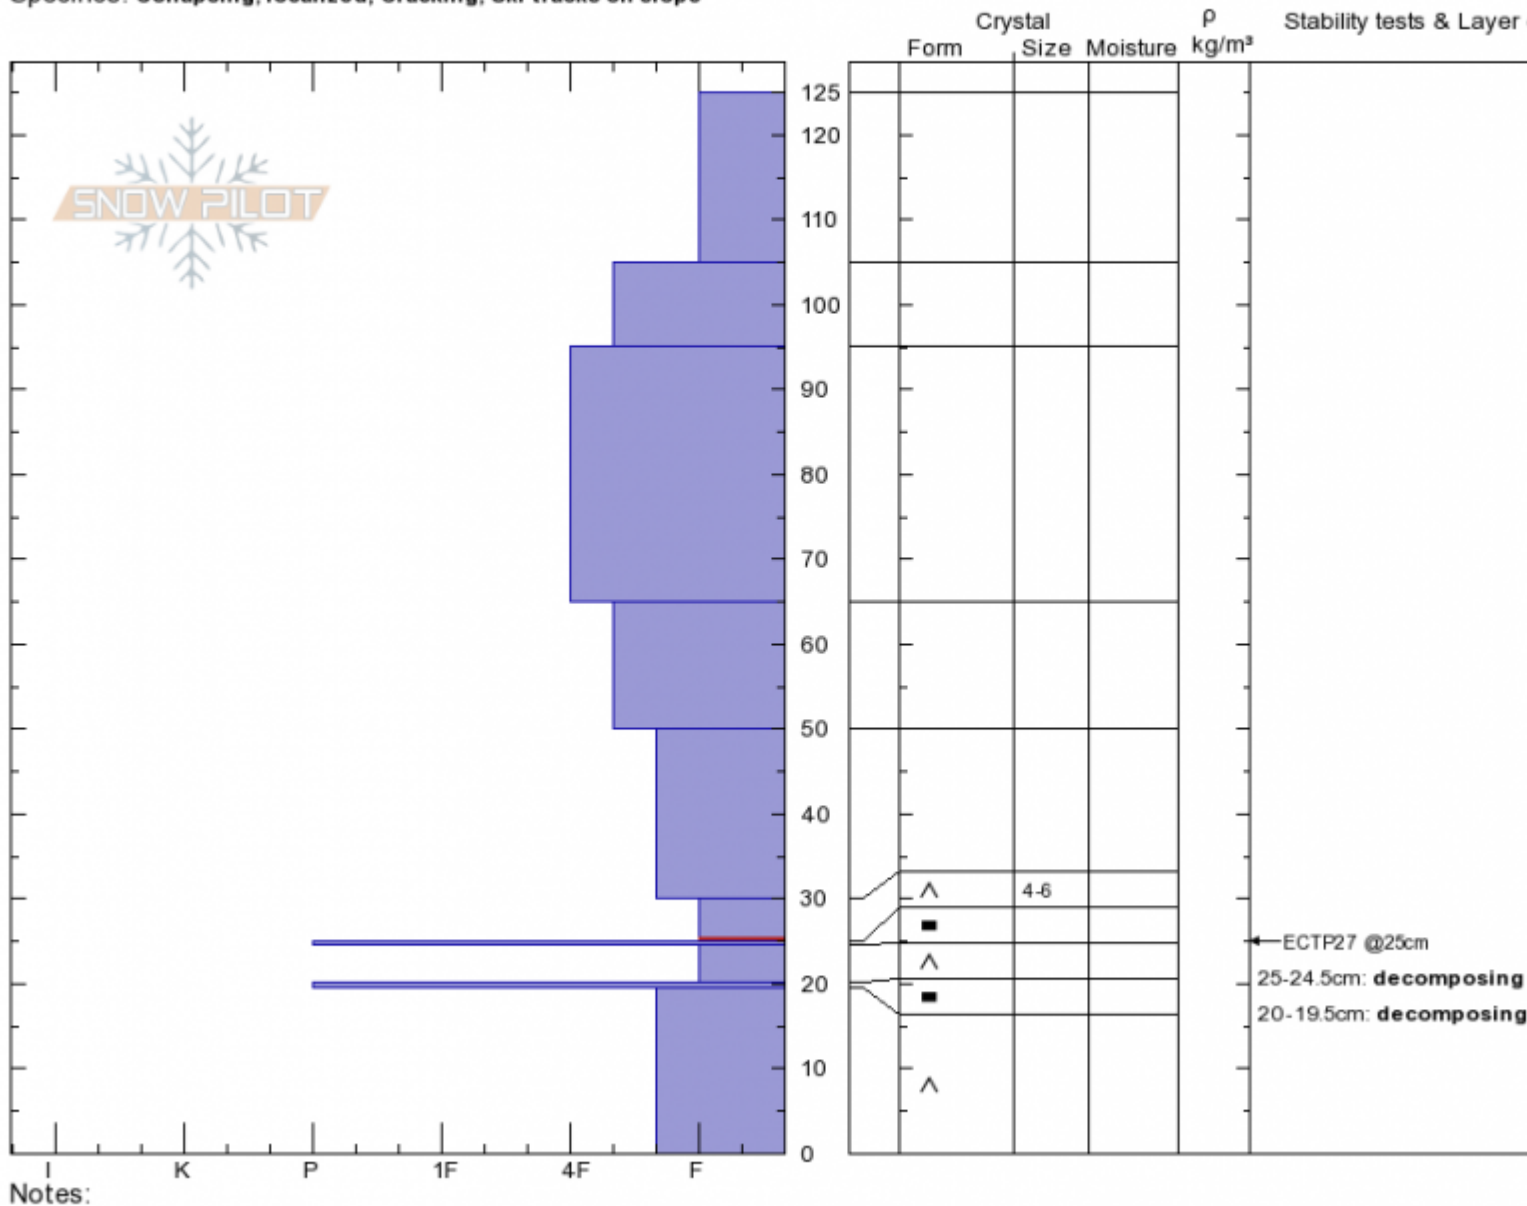

Mt Ellis Burn
Gallatin Range-N
MT
 Elevation: **8333 ft**
 Aspect: **90°**
 Specifics: **Collapsing, localized; Cracking; Ski tracks on slope**

Doug Chabot-Admin
02/11/2020 - 12:30pm
 Co-ord: **45.57781N, -110.95531W**
 Slope Angle: **28°**
 Wind Loading: **previous**

Stability: **Fair**
 Air Temperature: **-5°C**
 Sky Cover: **BKN**
 Precipitation: **NO**
 Wind: **W Moderate**

HS: **125** Layer Notes:
 30-25cm: **Problematic layer**
 25-24.5cm: **decomposing**
 20-19.5cm: **decomposing**

Advisory Region
 Northern Gallatin
 Longitude
 -110.96W
 Latitude
 45.58N
 Northern Gallatin, 2020-02-12