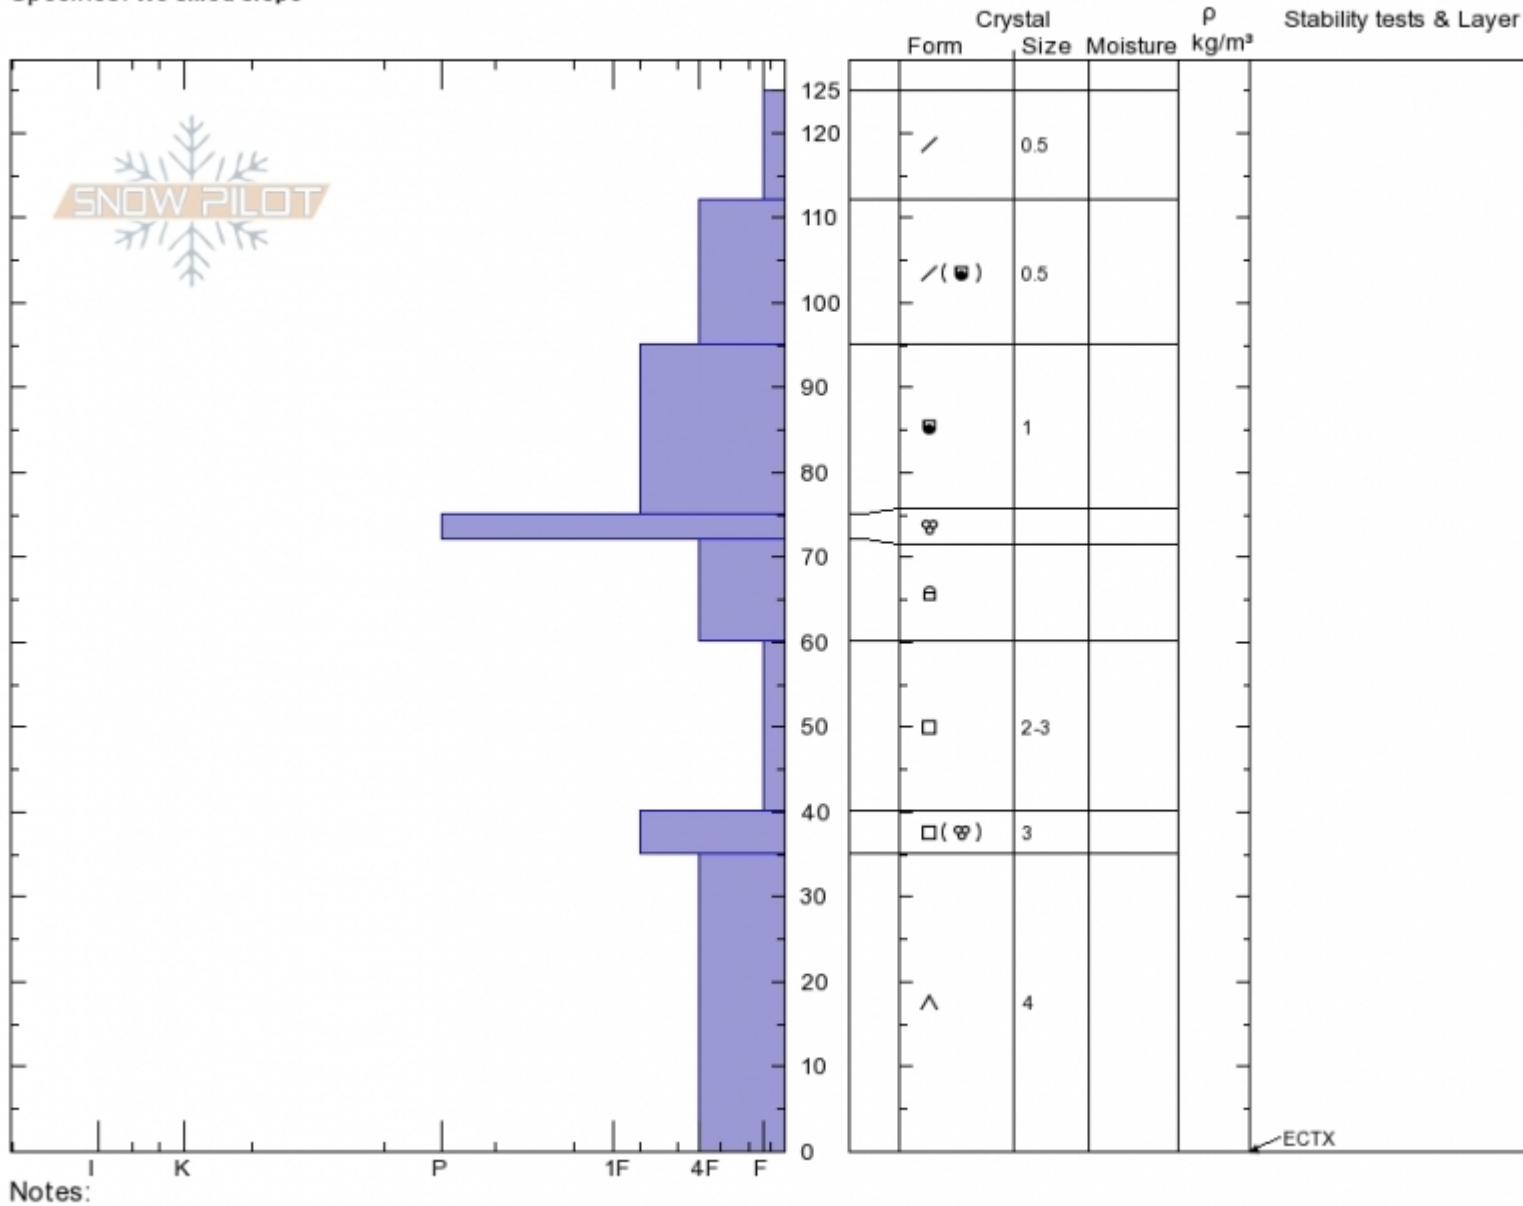

Lick Creek - 2/15/20
 Gallatin Range-N
 MT
 Elevation: 8017 ft
 Aspect: E
 Specifics: We skied slope

Chris Pierce
 02/15/2020 - 12:00pm
 Co-ord: 12T 503477E 5041218N
 Slope Angle: 15°
 Wind Loading: previous

Stability: **Good**
 Air Temperature:
 Sky Cover: **BKN**
 Precipitation: **NO**
 Wind: **SW Moderate**

HS:125 Layer Notes:
 60-40cm: **Problematic layer**

Advisory Region
 Northern Gallatin
 Longitude
 -110.96W
 Latitude
 45.52N
 Northern Gallatin, 2020-02-16