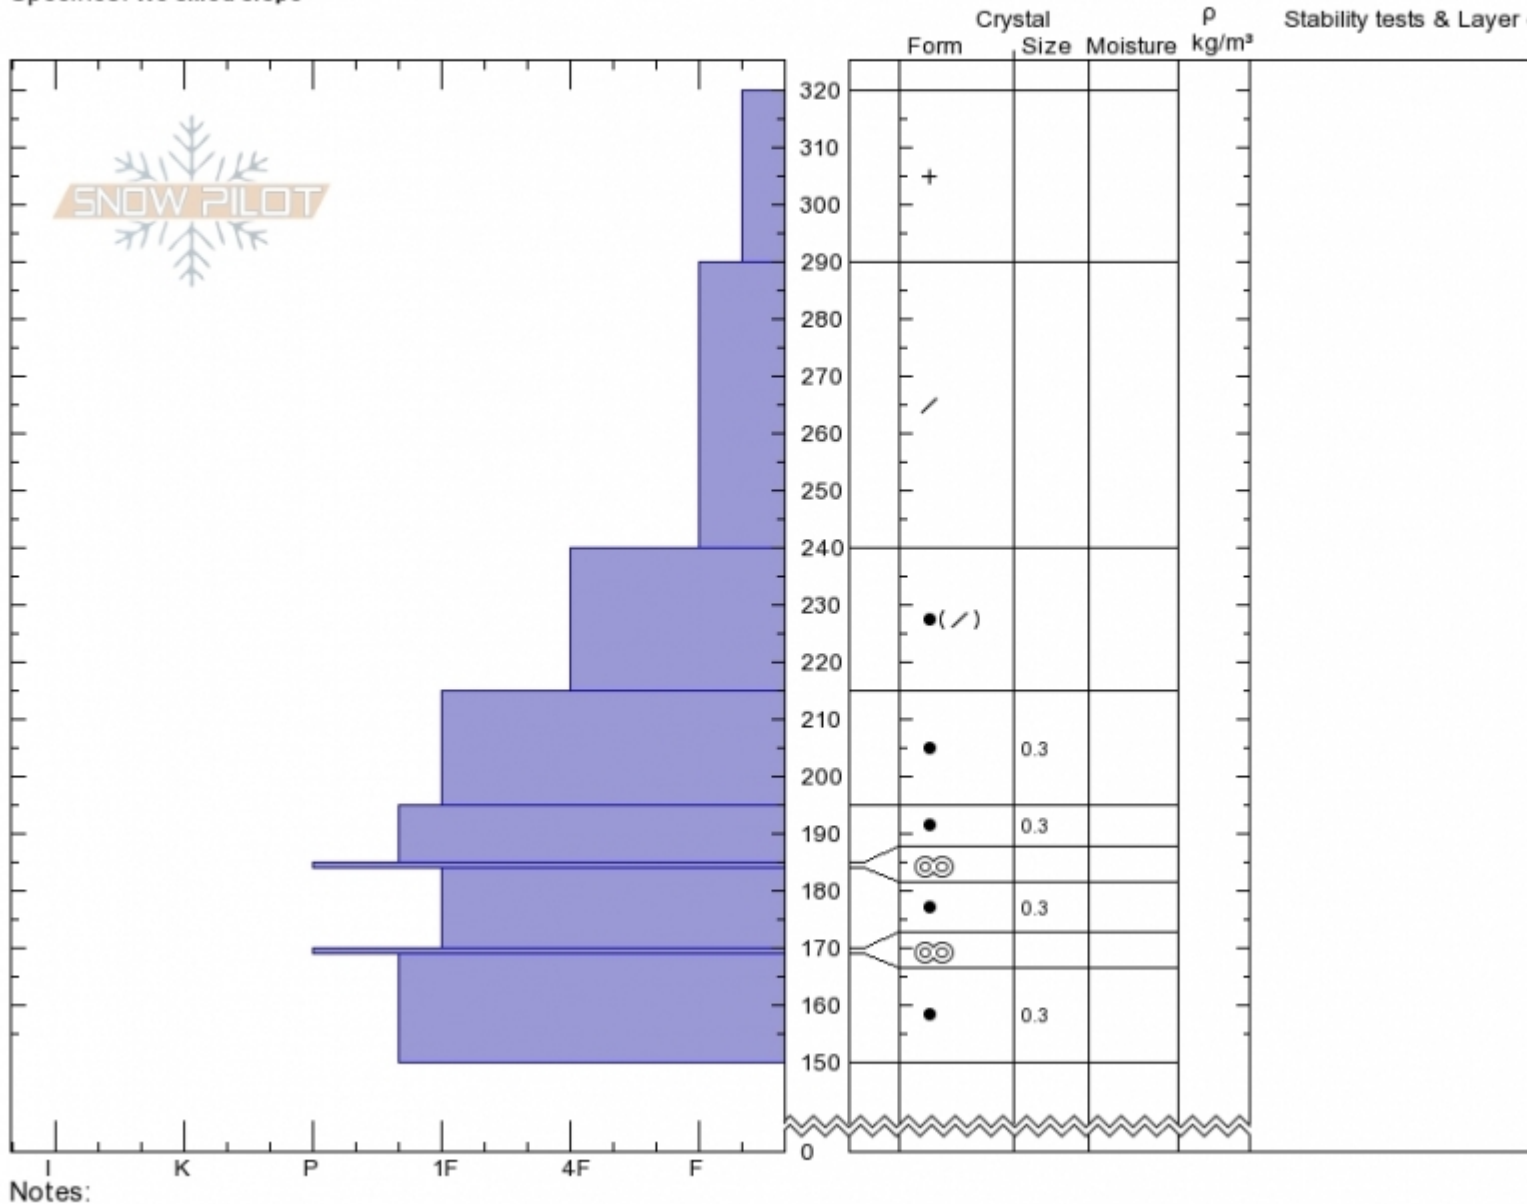

**Rasta Chutes**  
**Cooke City**  
**MT**  
 Elevation: **9900 ft**  
 Aspect: **210°**  
 Specifics: **We skied slope**

**Dave Zinn**  
**02/16/2020 - 12:00pm**  
 Co-ord: **45.07058N, -109.94516W**  
 Slope Angle: **30°**  
 Wind Loading: **no**

Stability: **Good**  
 Air Temperature:  
 Sky Cover: **OVC**  
 Precipitation: **S2**  
 Wind: **W Light Breeze**

HS:**320** Layer Notes:  
 PF:**100**  
 PS:**60**

Advisory Region  
 Cooke City  
 Longitude  
 -109.95W  
 Latitude  
 45.07N  
 Cooke City, 2020-02-16