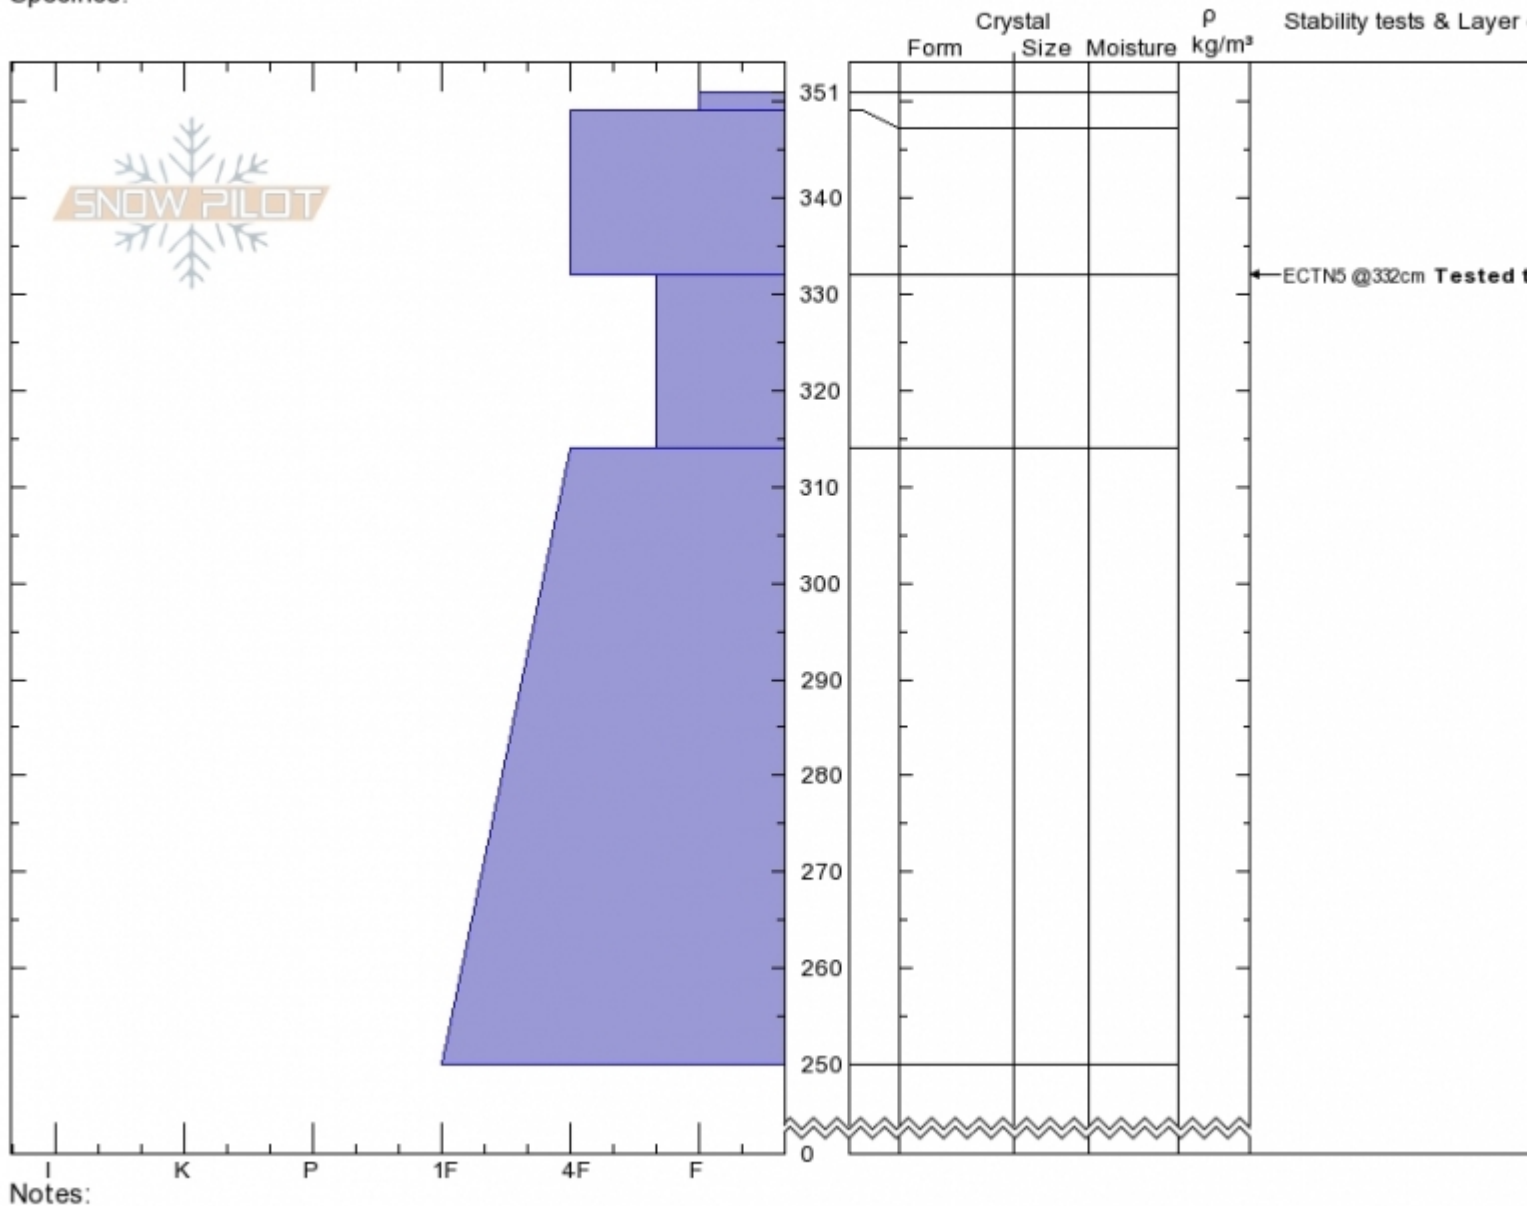

**Mt Abundance**  
**Cooke City**  
**MT**  
 Elevation: **9000 ft**  
 Aspect: **90°**  
 Specifics:

**Ian Hoyer**  
**02/13/2020 - 12:00pm**  
 Co-ord: **45.06190N, -110.01075W**  
 Slope Angle: **31°**  
 Wind Loading: **previous**

Stability: **Fair**  
 Air Temperature:  
 Sky Cover: **BKN**  
 Precipitation: **NO**  
 Wind: **Calm**

HS:351 Layer Notes:

Advisory Region  
 Cooke City  
 Longitude  
 -110.02W  
 Latitude  
 45.08N  
 Cooke City, 2020-02-20