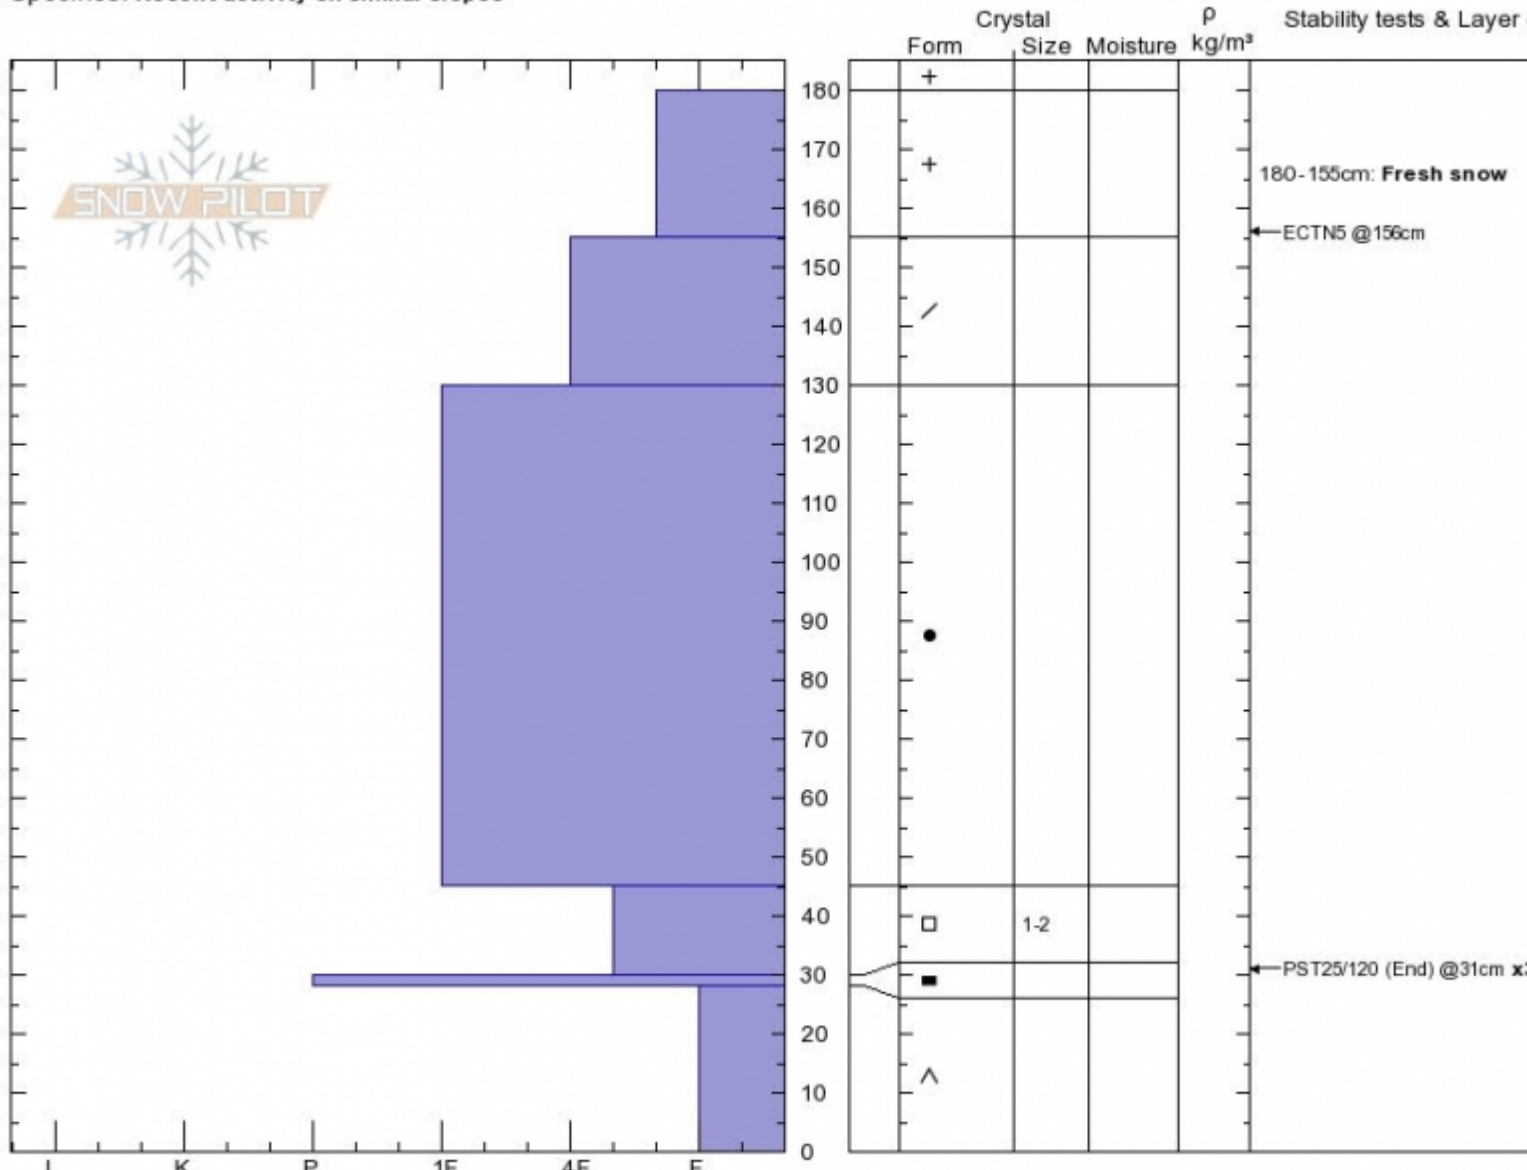

**Station Crown Profile** Zachary Miller  
**Bridger Range** 02/17/2020 - 12:30pm  
**MT** Co-ord: 45.95430N, -110.99440W  
 Elevation: 7800 ft Slope Angle: 28°  
 Aspect: NE Wind Loading:  
 Specifics: Recent activity on similar slopes

Stability:  
 Air Temperature:  
 Sky Cover: OVC  
 Precipitation: S1  
 Wind: SW Calm

HS:180 Layer Notes:  
 180-155cm: Fresh snow  
 45-30cm: Problematic layer

Notes: Crown profile from HS-R4-D3-O avalanche near Flathead Pass. Estimated 1-2 days old at the time of finding.

Advisory Region  
 Bridger Range  
 Longitude  
 -111.02W  
 Latitude  
 45.97N

**Avalanche Details:** [Big natural avalanches on Flathead Pass](#)  
 Bridger Range, 2020-02-21