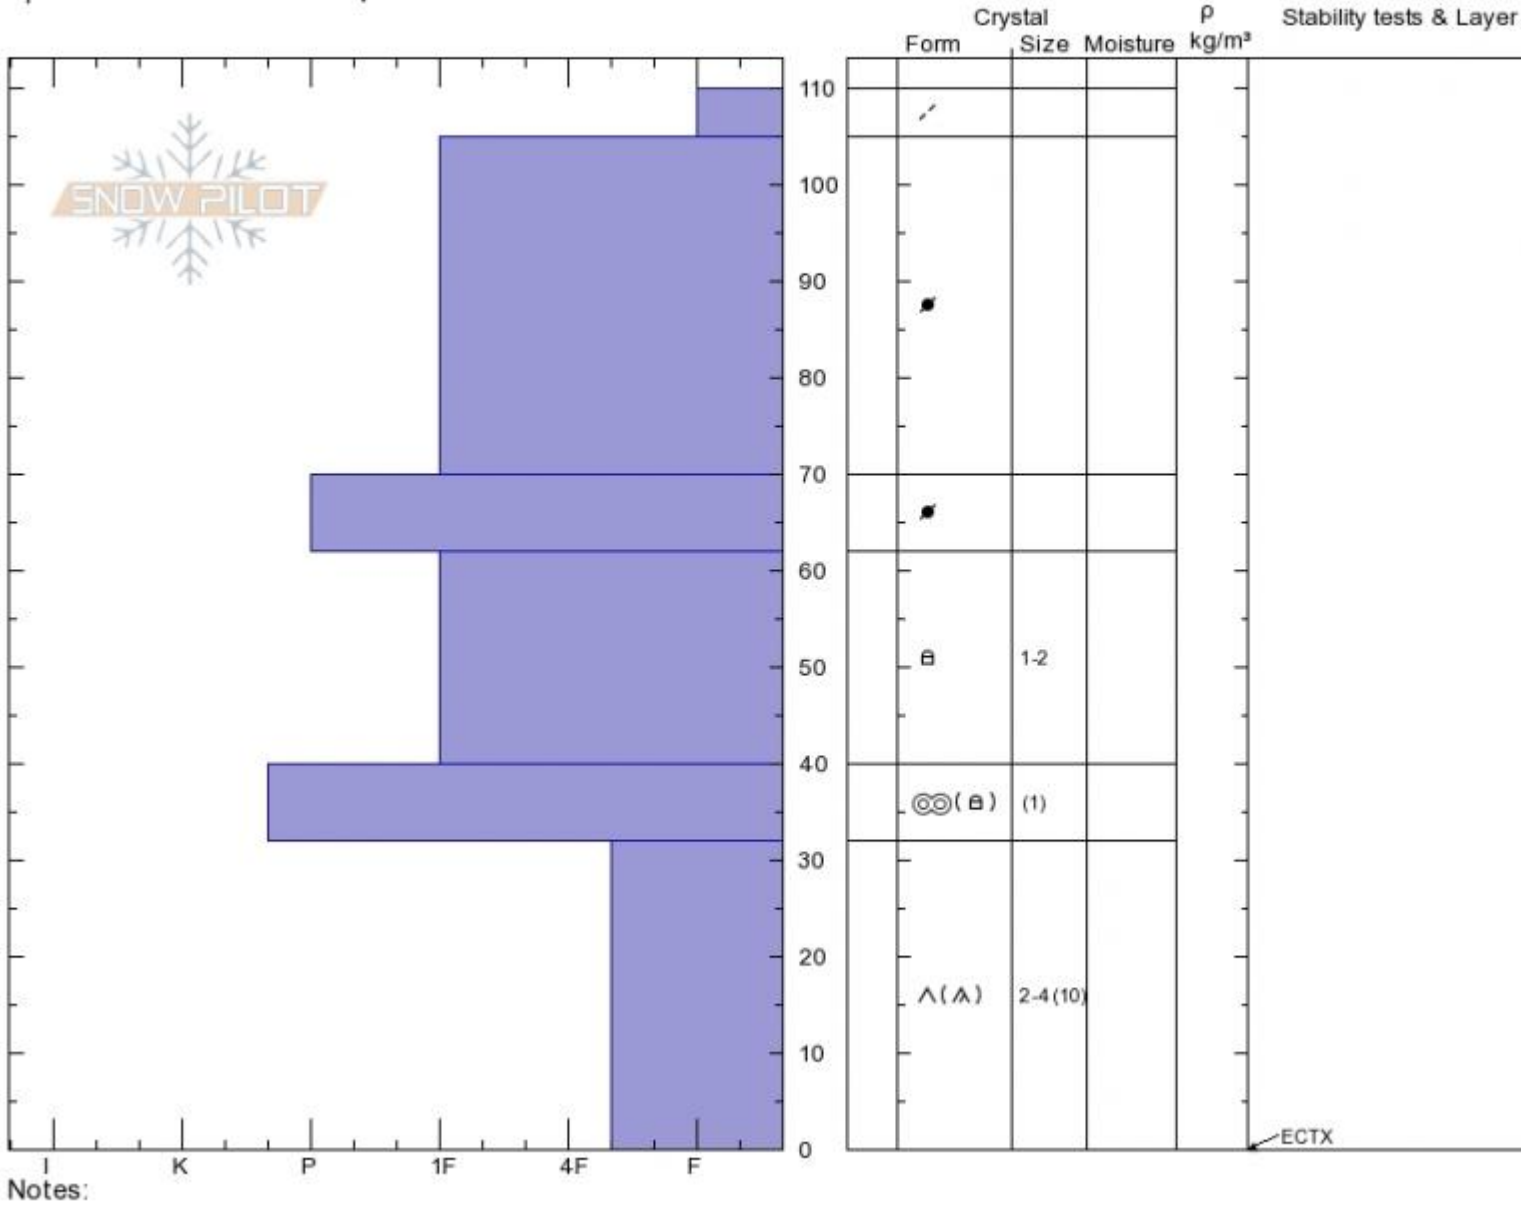

Cedar Mountain
Madison Range-N
MT
 Elevation: **9303 ft**
 Aspect: **23°**
 Specifics: **We snowmobiled slope**

Dave Zinn
03/02/2020 - 12:00pm
 Co-ord: **45.22654N, -111.49264W**
 Slope Angle: **15°**
 Wind Loading: **yes**

Stability: **Fair**
 Air Temperature:
 Sky Cover: **SCT**
 Precipitation: **NO**
 Wind: **SW Moderate**

HS:**110** Layer Notes:
 PF:**20** 32-0cm:**Problematic layer**

Advisory Region
 Northern Madison
 Longitude
 -111.49W
 Latitude
 45.23N