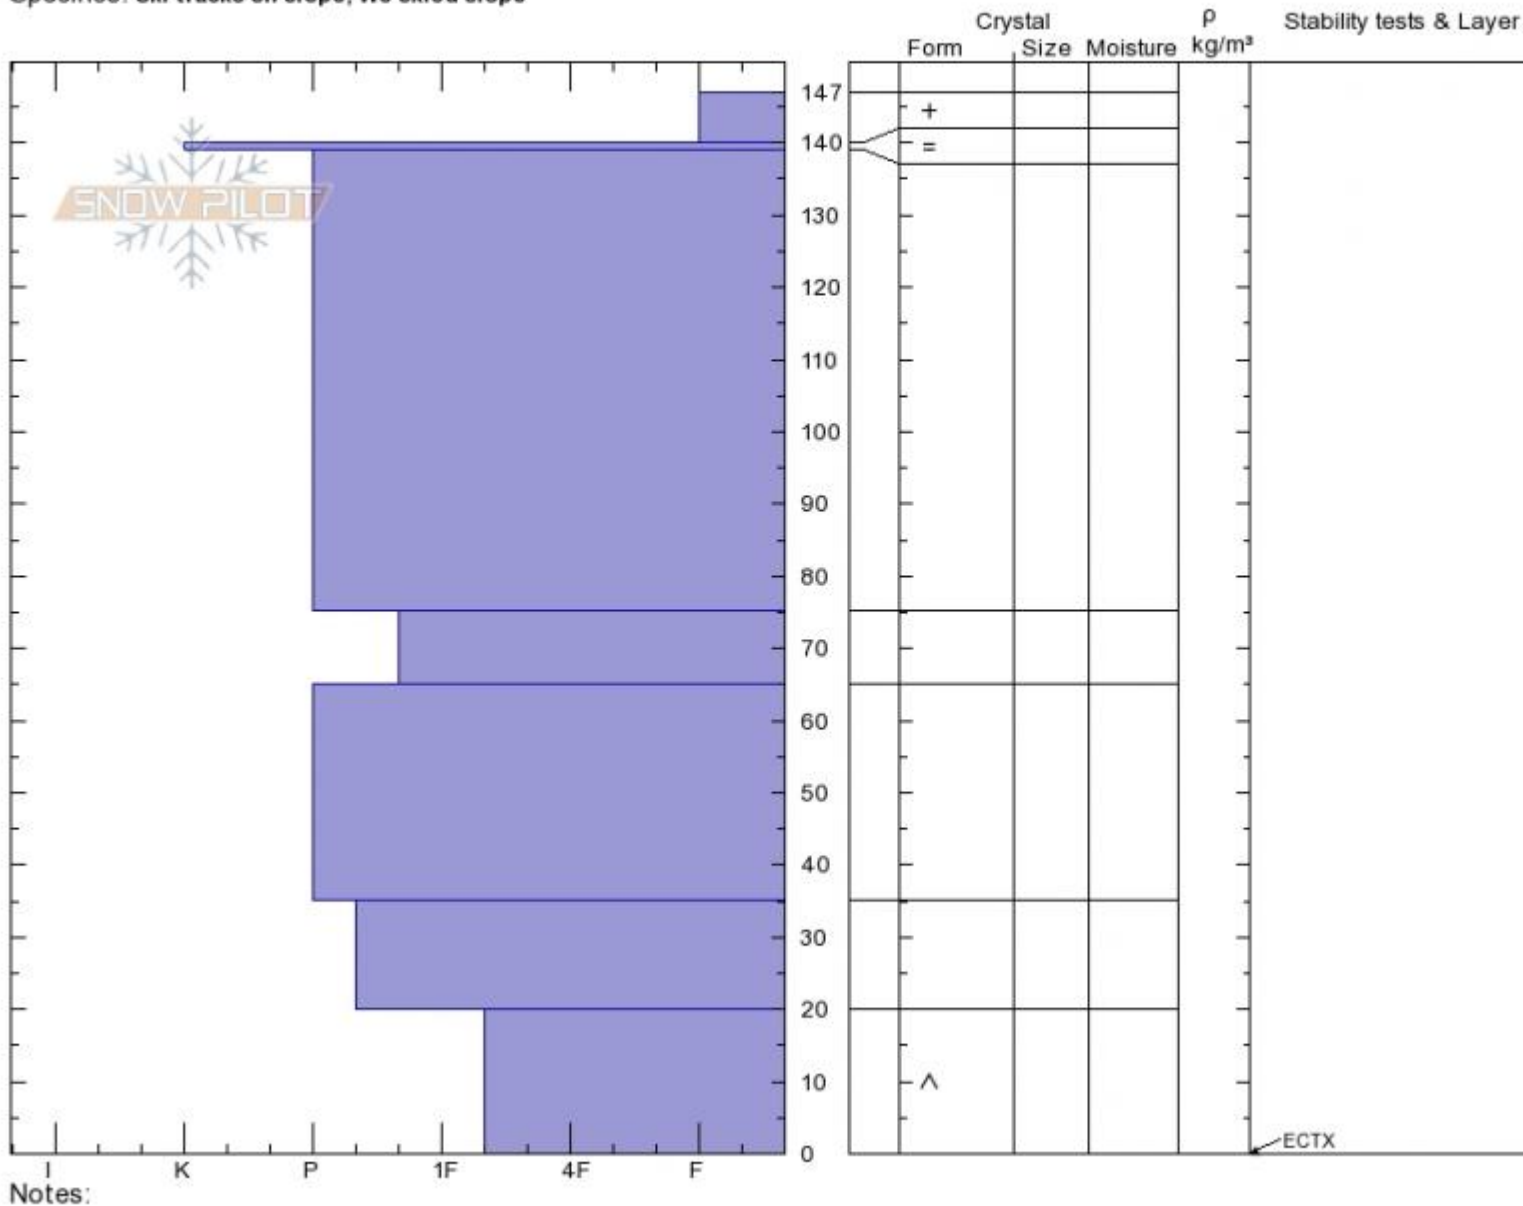

Throne NE Face
Bridger Range
MT
 Elevation: **7825 ft**
 Aspect:
 Specifics: **Ski tracks on slope; We skied slope**

Dave Zinn
03/03/2020 - 11:00am
 Co-ord: **45.88485N, -110.94801W**
 Slope Angle:
 Wind Loading: **previous**

Stability: **Good**
 Air Temperature:
 Sky Cover: **SCT**
 Precipitation: **NO**
 Wind: **Moderate**

HS:**147** Layer Notes:
 PF:**10** 20-0cm:**Problematic layer**

Advisory Region
 Bridger Range
 Longitude
 -110.95W
 Latitude
 45.88N
 Bridger Range, 2020-03-03