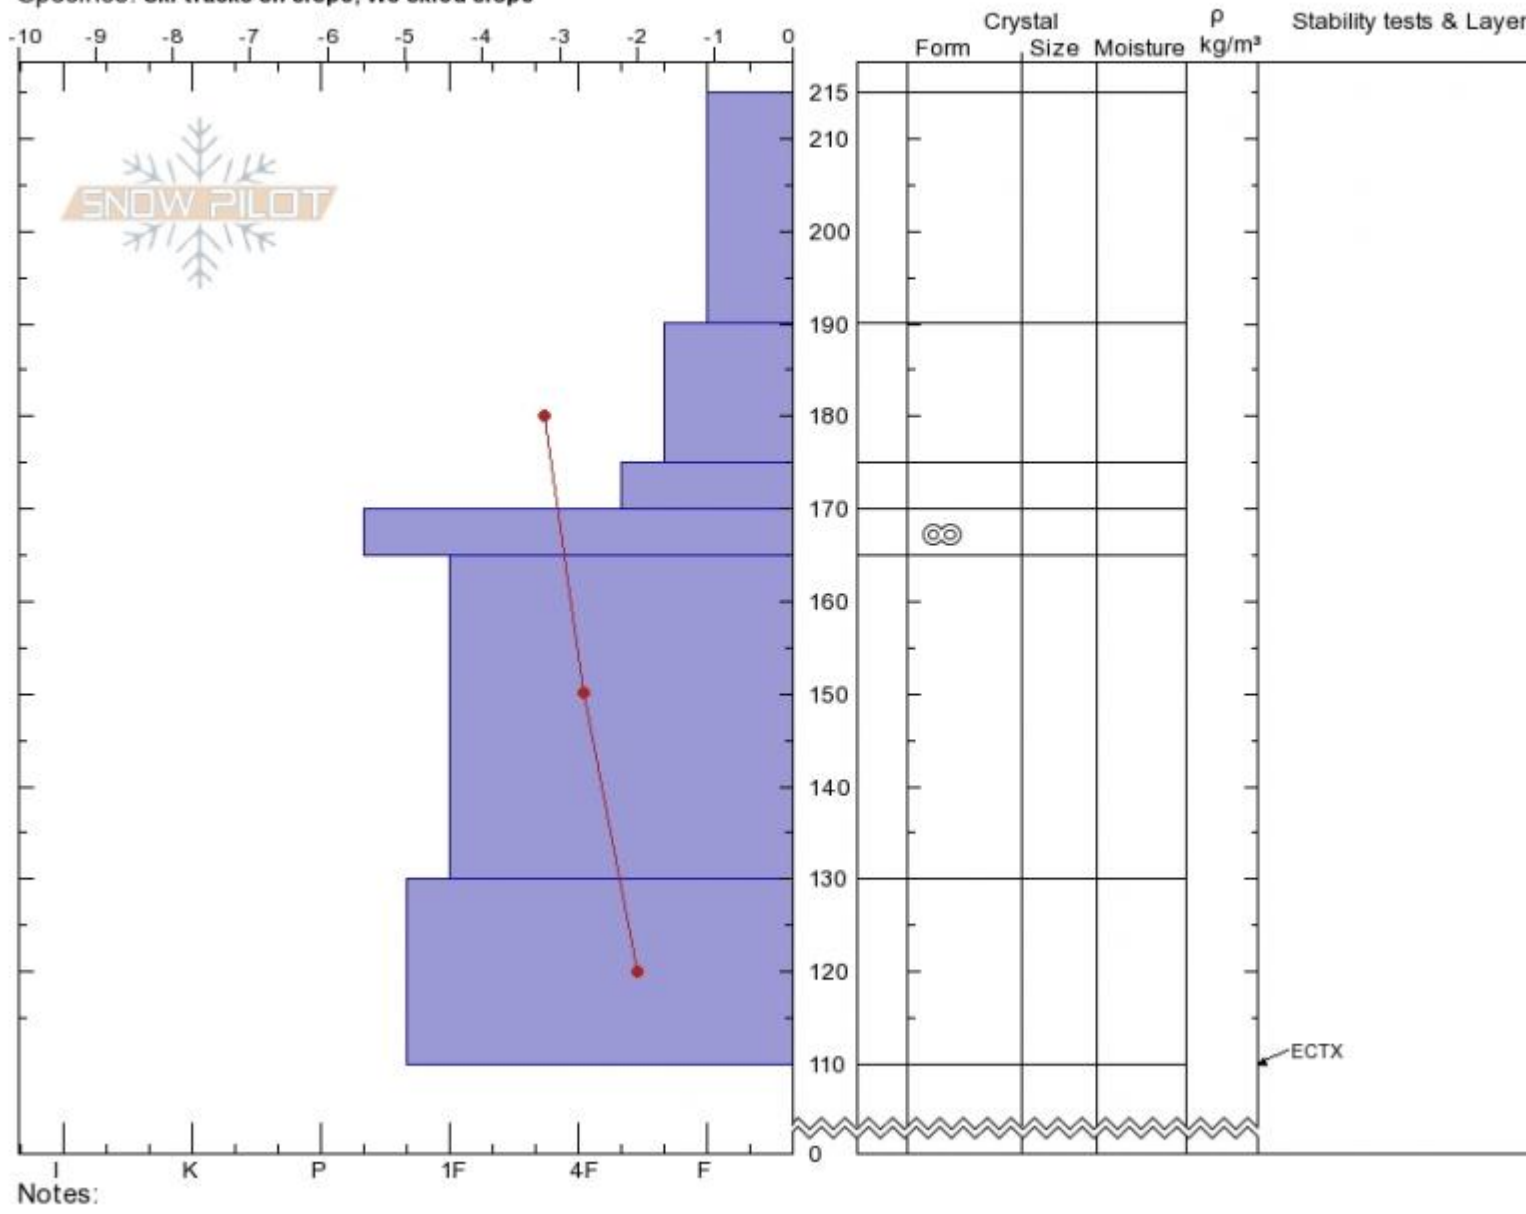

Spankys
 Madison Range-N
 MT
 Elevation: 9300 ft
 Aspect: 70°
 Specifics: Ski tracks on slope; We skied slope

Spencer Jonas
 03/15/2020 - 11:30am
 Co-ord: 45.32909N, -111.38120W
 Slope Angle: 33°
 Wind Loading: no

Stability: **Good**
 Air Temperature:
 Sky Cover: **OVC**
 Precipitation:
 Wind: **Calm**

HS:215 Layer Notes:

Advisory Region
 Northern Madison
 Longitude
 -111.38W
 Latitude
 45.35N
 Northern Madison, 2020-03-15