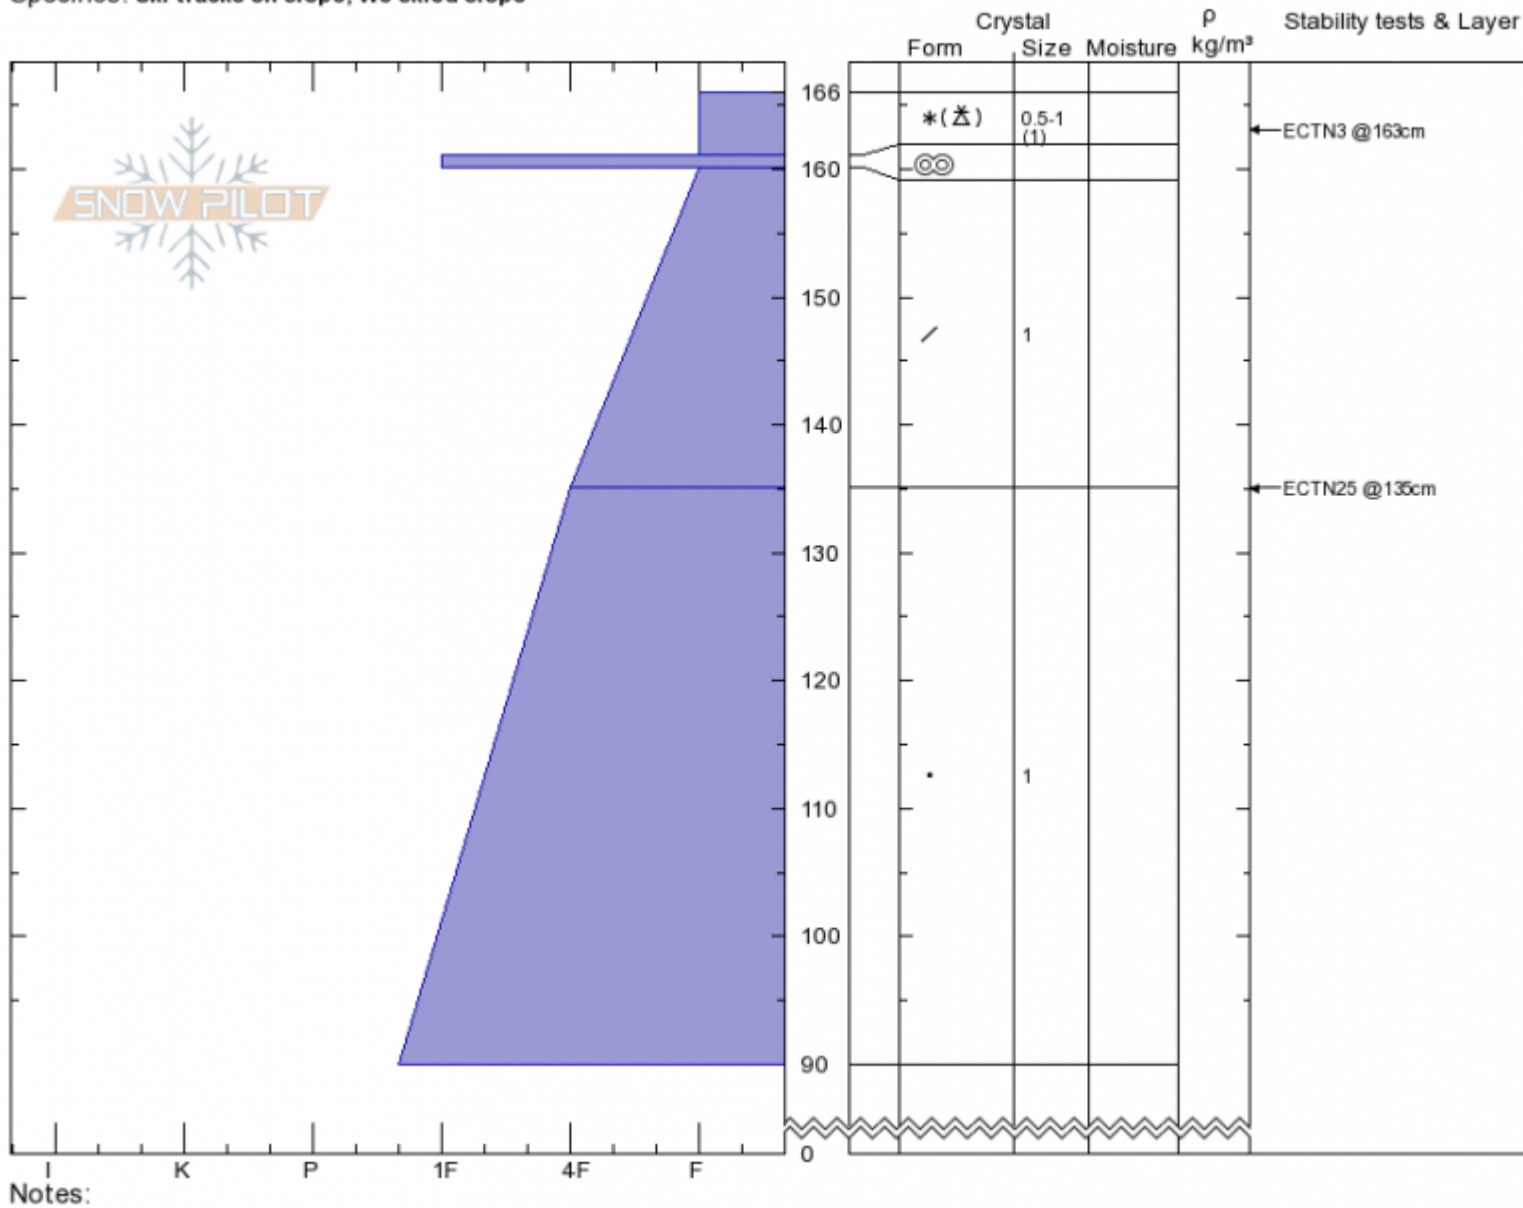

**Hebgen Lake**  
**Lionhead Range**  
**MT**  
 Elevation: **9100 ft**  
 Aspect: **20°**  
 Specifics: **Ski tracks on slope; We skied slope**

**Cole Oshiro-Leavitt**  
**03/18/2020 - 2:28pm**  
 Co-ord: **44.83658N, -111.34500W**  
 Slope Angle: **32°**  
 Wind Loading:

Stability:  
 Air Temperature: **-1°C**  
 Sky Cover: **BKN**  
 Precipitation: **S-1**  
 Wind: **Calm**

HS:**166** Layer Notes:  
 PF:**45** 160-135cm:**Problematic layer**

Advisory Region  
 Lionhead Range  
 Longitude  
 -111.34W  
 Latitude  
 44.84N  
 Lionhead Range, 2020-03-19