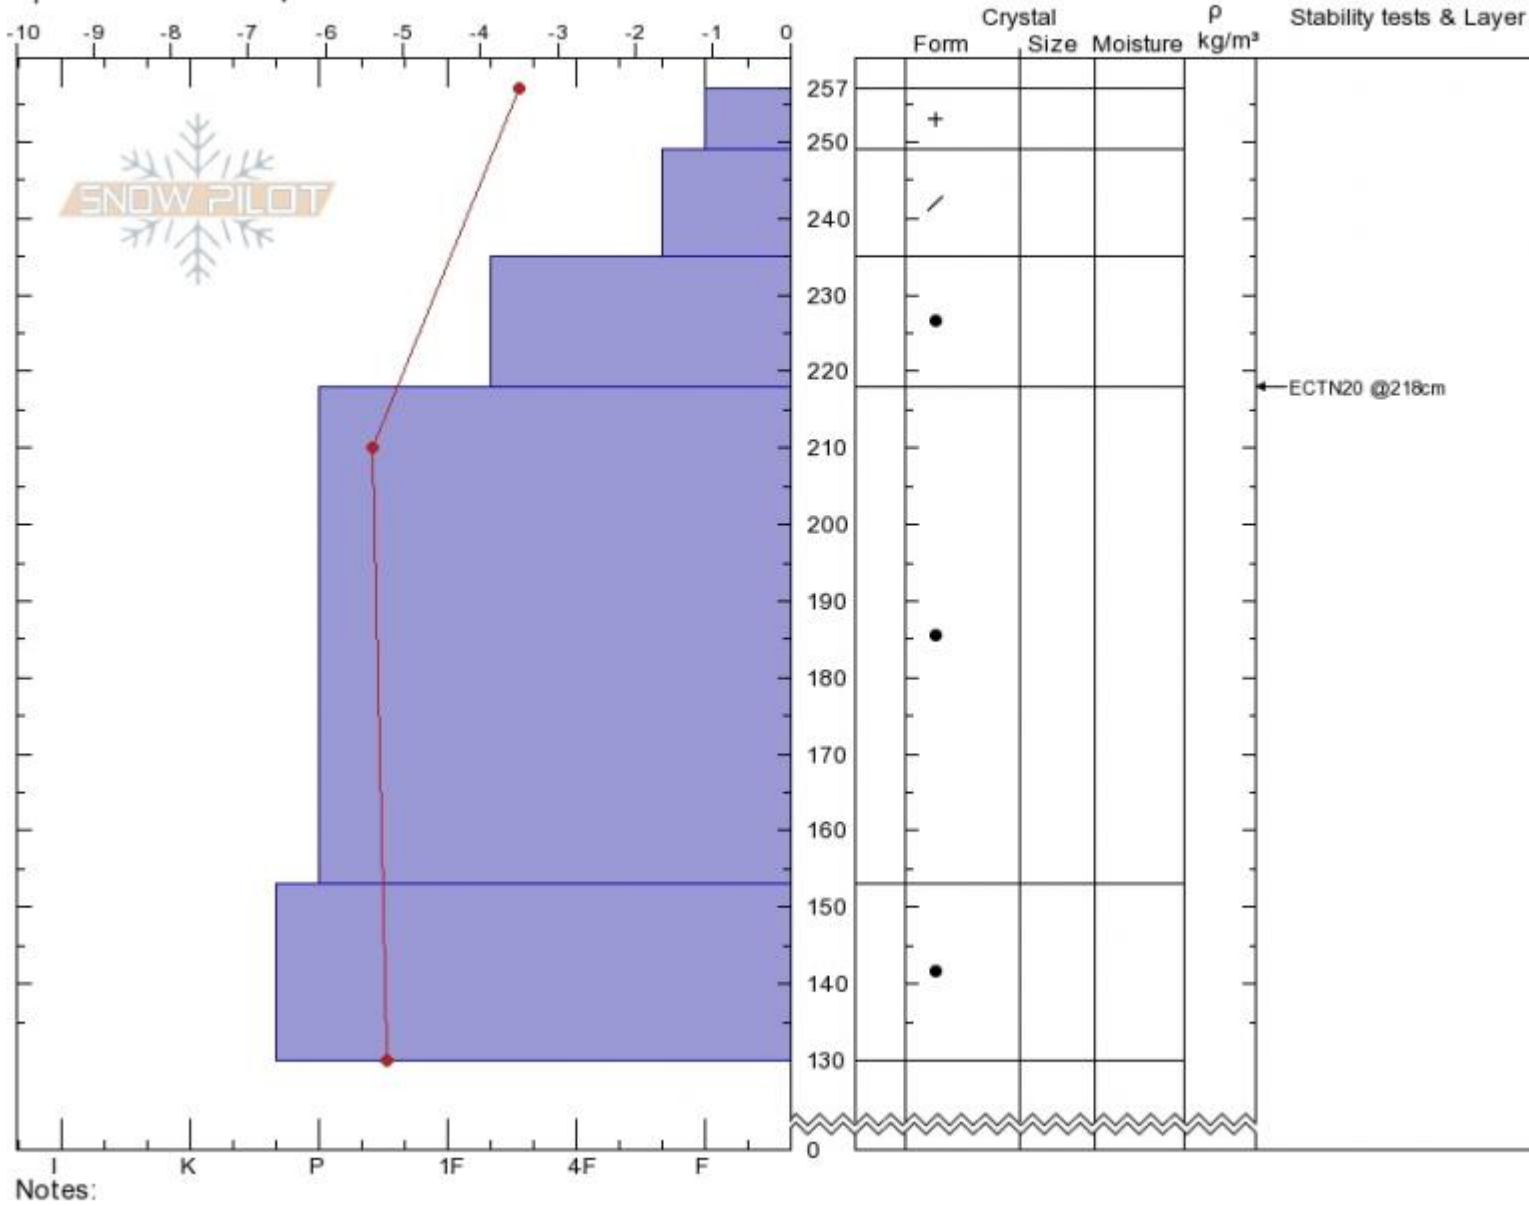

East of Koch Low
 Madison Range-S
 MT
 Elevation: 8800 ft
 Aspect: 15°
 Specifics: We skied slope

Dave Zinn
 03/21/2020 - 12:00pm
 Co-ord: 45.04380N, -111.42141W
 Slope Angle: 27°
 Wind Loading: previous

Stability: **Good**
 Air Temperature: -3°C
 Sky Cover: CLR
 Precipitation: NO
 Wind: **Light Breeze**

HS:257 Layer Notes:
 PF:20

Advisory Region
 Southern Madison
 Longitude
 -111.42W
 Latitude
 45.04N
 Southern Madison, 2020-03-21