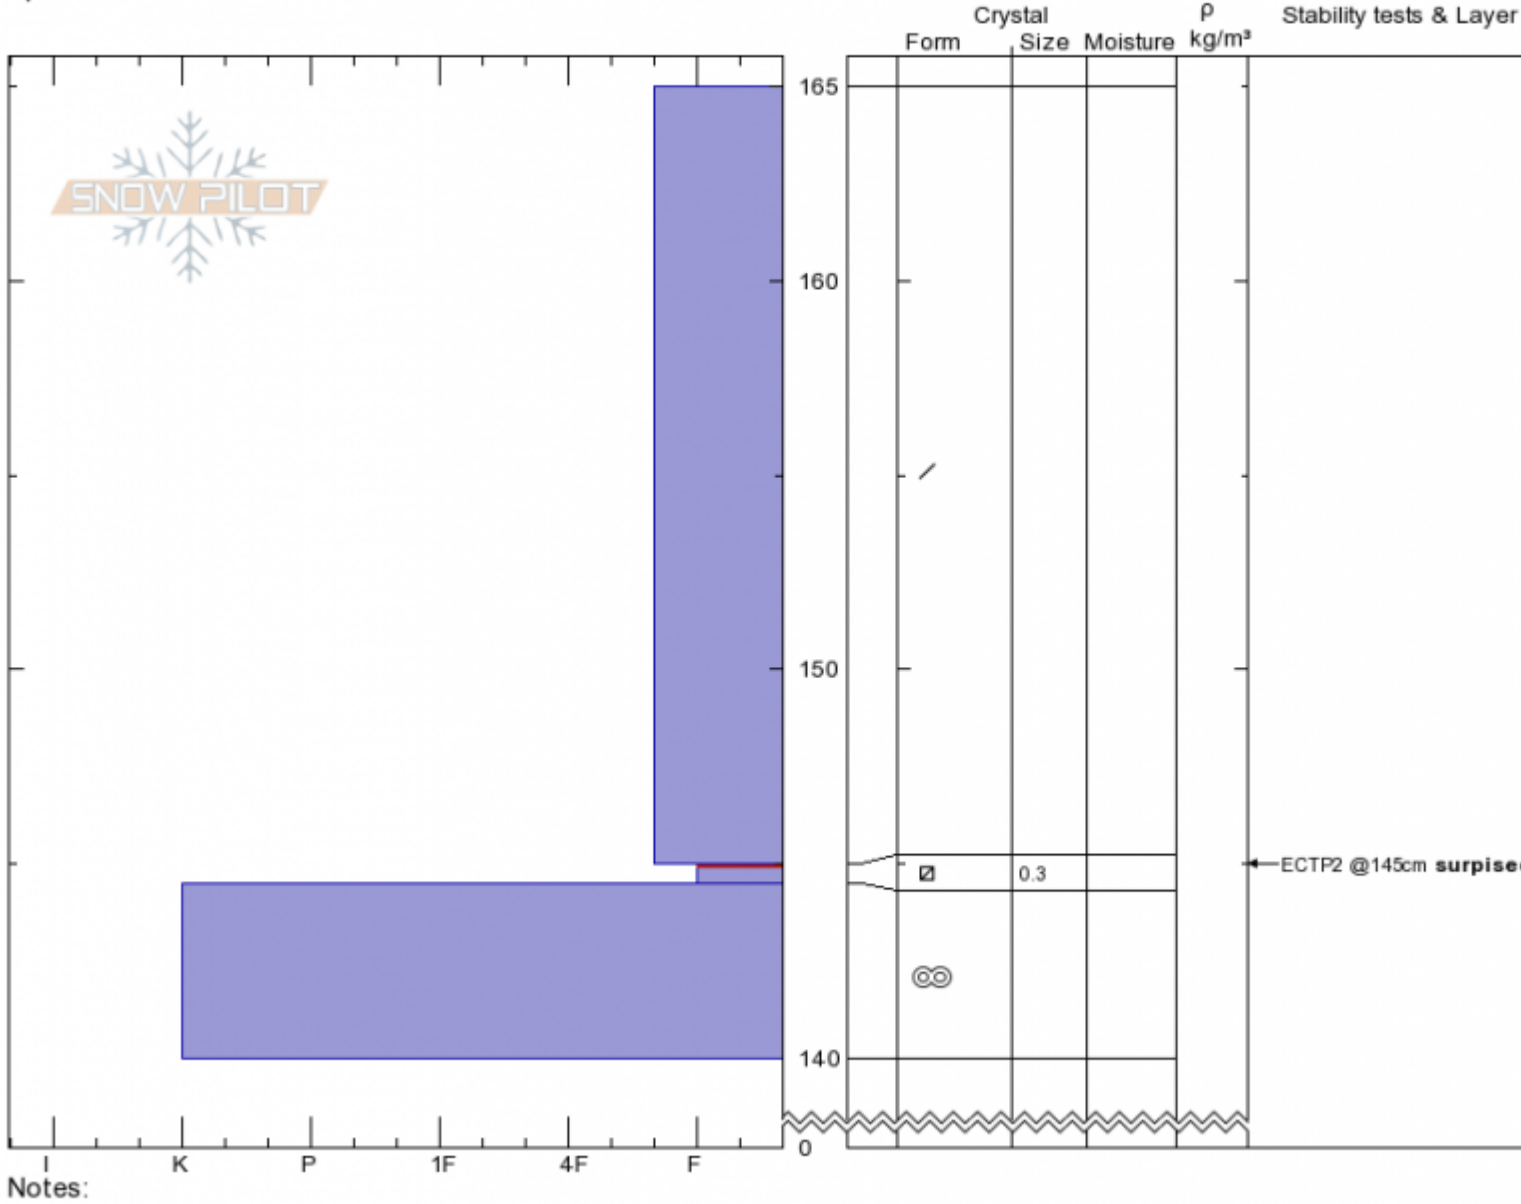

Pika Point
Madison Range-S
MT
 Elevation: **9467 ft**
 Aspect: **110°**
 Specifics:

Doug Chabot-Admin
03/27/2020 - 9:30am
 Co-ord: **44.97915N, -111.31206W**
 Slope Angle: **25°**
 Wind Loading: **previous**

Stability: **Fair**
 Air Temperature: **-10°C**
 Sky Cover: **SCT**
 Precipitation: **NO**
 Wind:

HS: **165** Layer Notes:
 145-144.5cm: **Problematic layer**

Advisory Region
 Southern Madison
 Longitude
 -111.31W
 Latitude
 44.97N
 Southern Madison, 2020-03-28