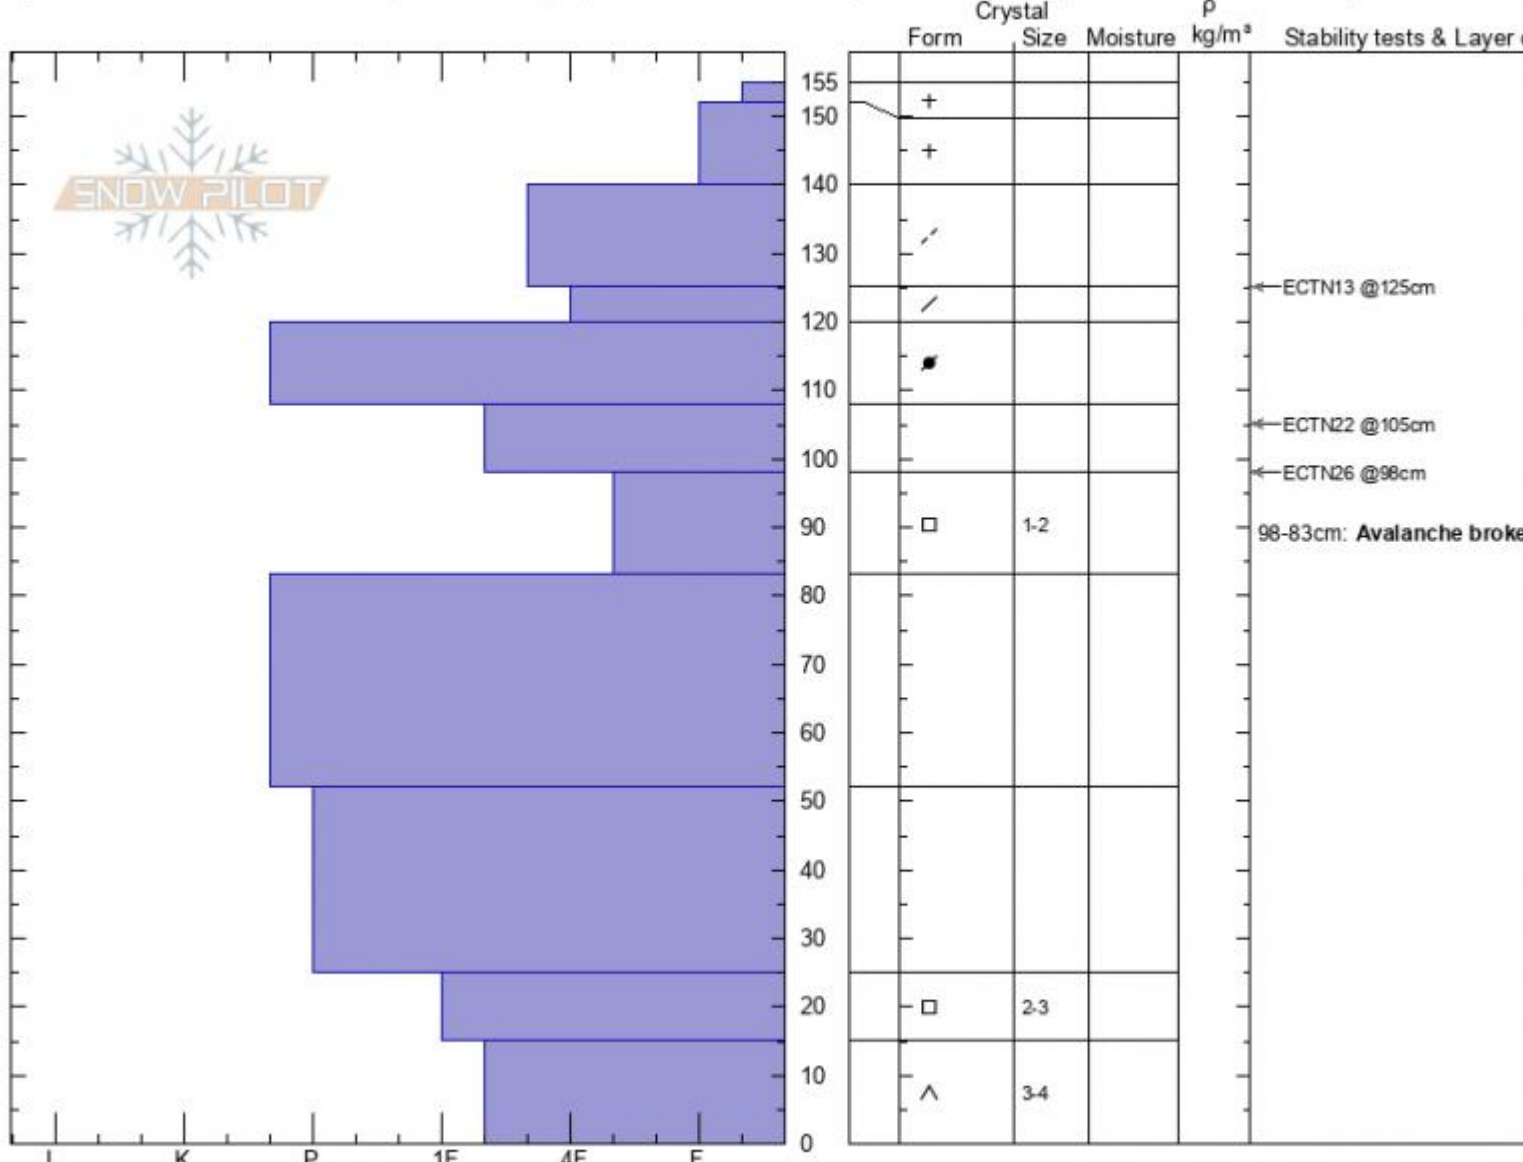

Beaver Creek Crown  
Madison Range-N  
MT

Elevation: 9400 ft  
Aspect: 5°

Ian Hoyer  
01/08/2021 - 12:00pm  
Co-ord: 45.16978N, -111.36992W  
Slope Angle: 37°  
Wind Loading: previous

Stability: **poor**  
Air Temperature: 19°F  
Sky Cover: **FEW**  
Precipitation: **NO**  
Wind: **Calm**

HS: 155 Layer Notes:  
98-83cm: **Avalanche broke on b**  
98-83cm: **Problematic layer**

Specifics: Recent avalanche activity on similar slopes; Recent avalanche activity on different slopes; Snowmobile tracks on slope

Notes: Dug in the crown of an avalanche triggered by a snowmobiler the previous afternoon (1/7/21).

Advisory Region  
Northern Madison  
Longitude  
-111.38W  
Latitude  
45.17N

**Avalanche Details:** [Rider triggered large, wide slide on Buck Ridge](#)  
Northern Madison, 2021-01-08