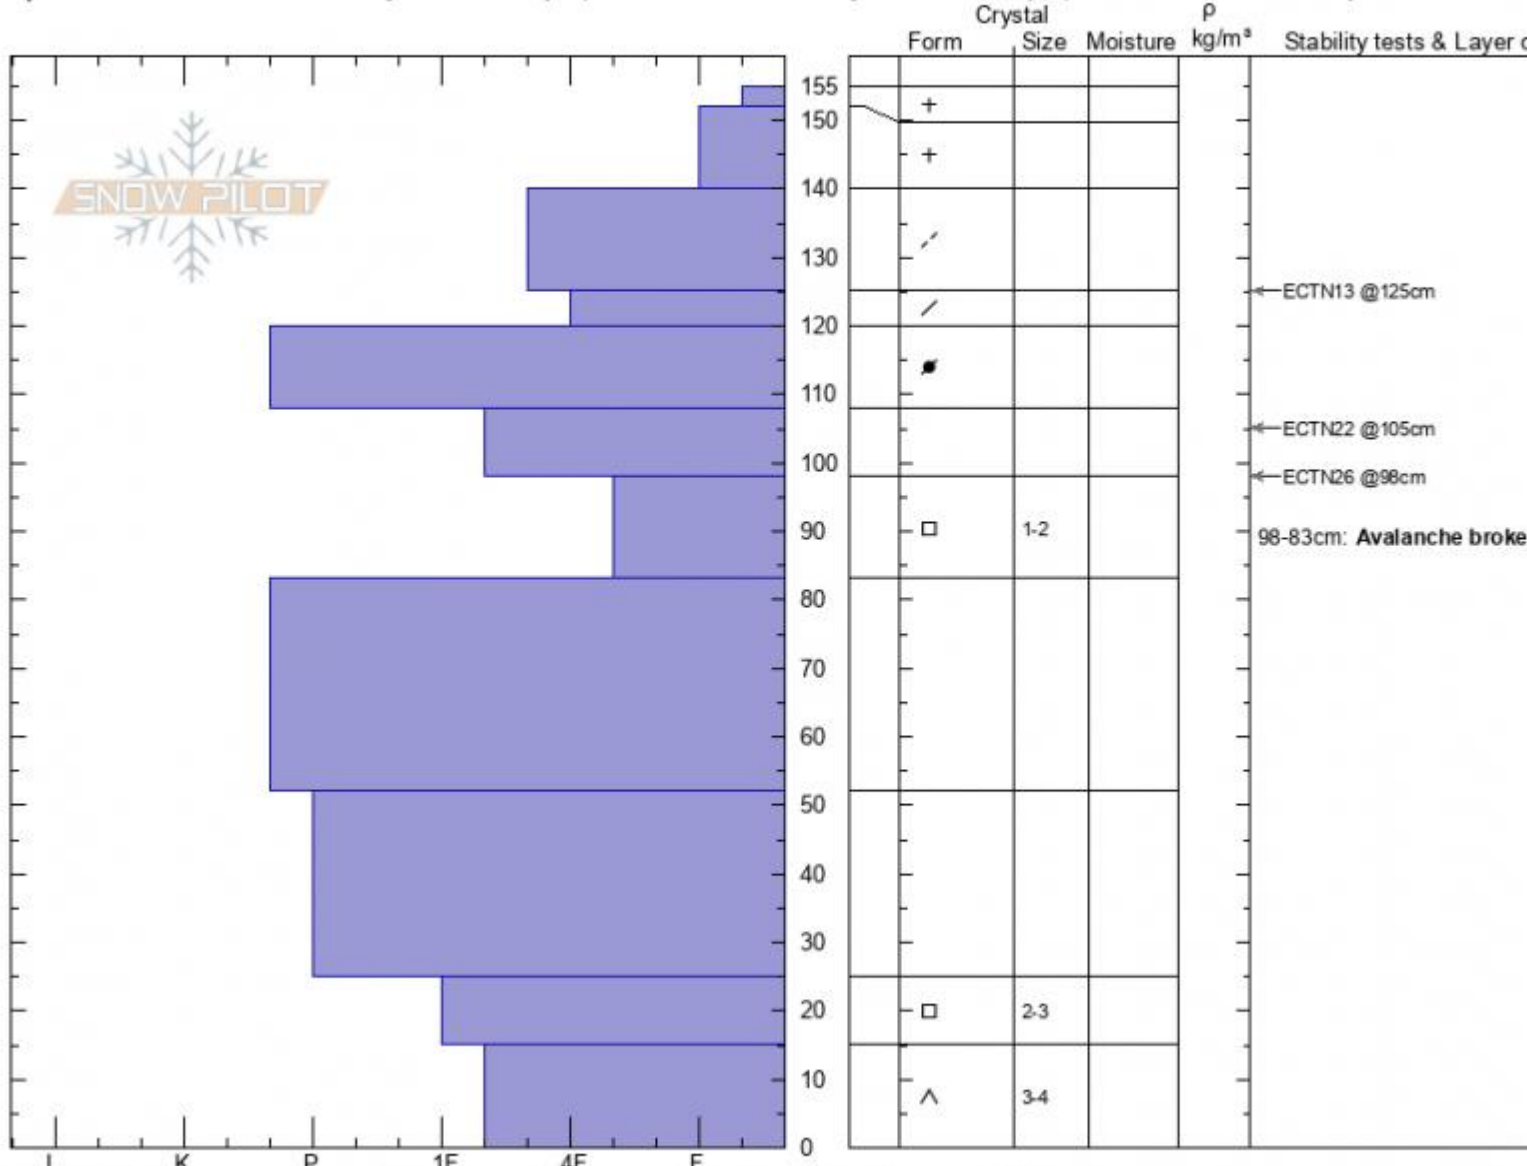

Beaver Creek Crown
 Madison Range-N
 MT
 Elevation: 9400 ft
 Aspect: 5°

Ian Hoyer
 01/08/2021 - 12:00pm
 Co-ord: 45.16978N, -111.36992W
 Slope Angle: 37°
 Wind Loading: previous

Stability: **poor**
 Air Temperature: 19°F
 Sky Cover: **FEW**
 Precipitation: **NO**
 Wind: **Calm**

HS: 155 Layer Notes:
 98-83cm: **Avalanche broke on b**
 98-83cm: **Problematic layer**

Specifics: Recent avalanche activity on similar slopes; Recent avalanche activity on different slopes; Snowmobile tracks on slope

Notes: Dug in the crown of an avalanche triggered by a snowmobiler the previous afternoon (1/7/21).

Advisory Region
 Northern Madison
 Longitude
 -111.38W
 Latitude
 45.17N

Avalanche Details: [Rider triggered large, wide slide on Buck Ridge](#)
 Northern Madison, 2021-01-08