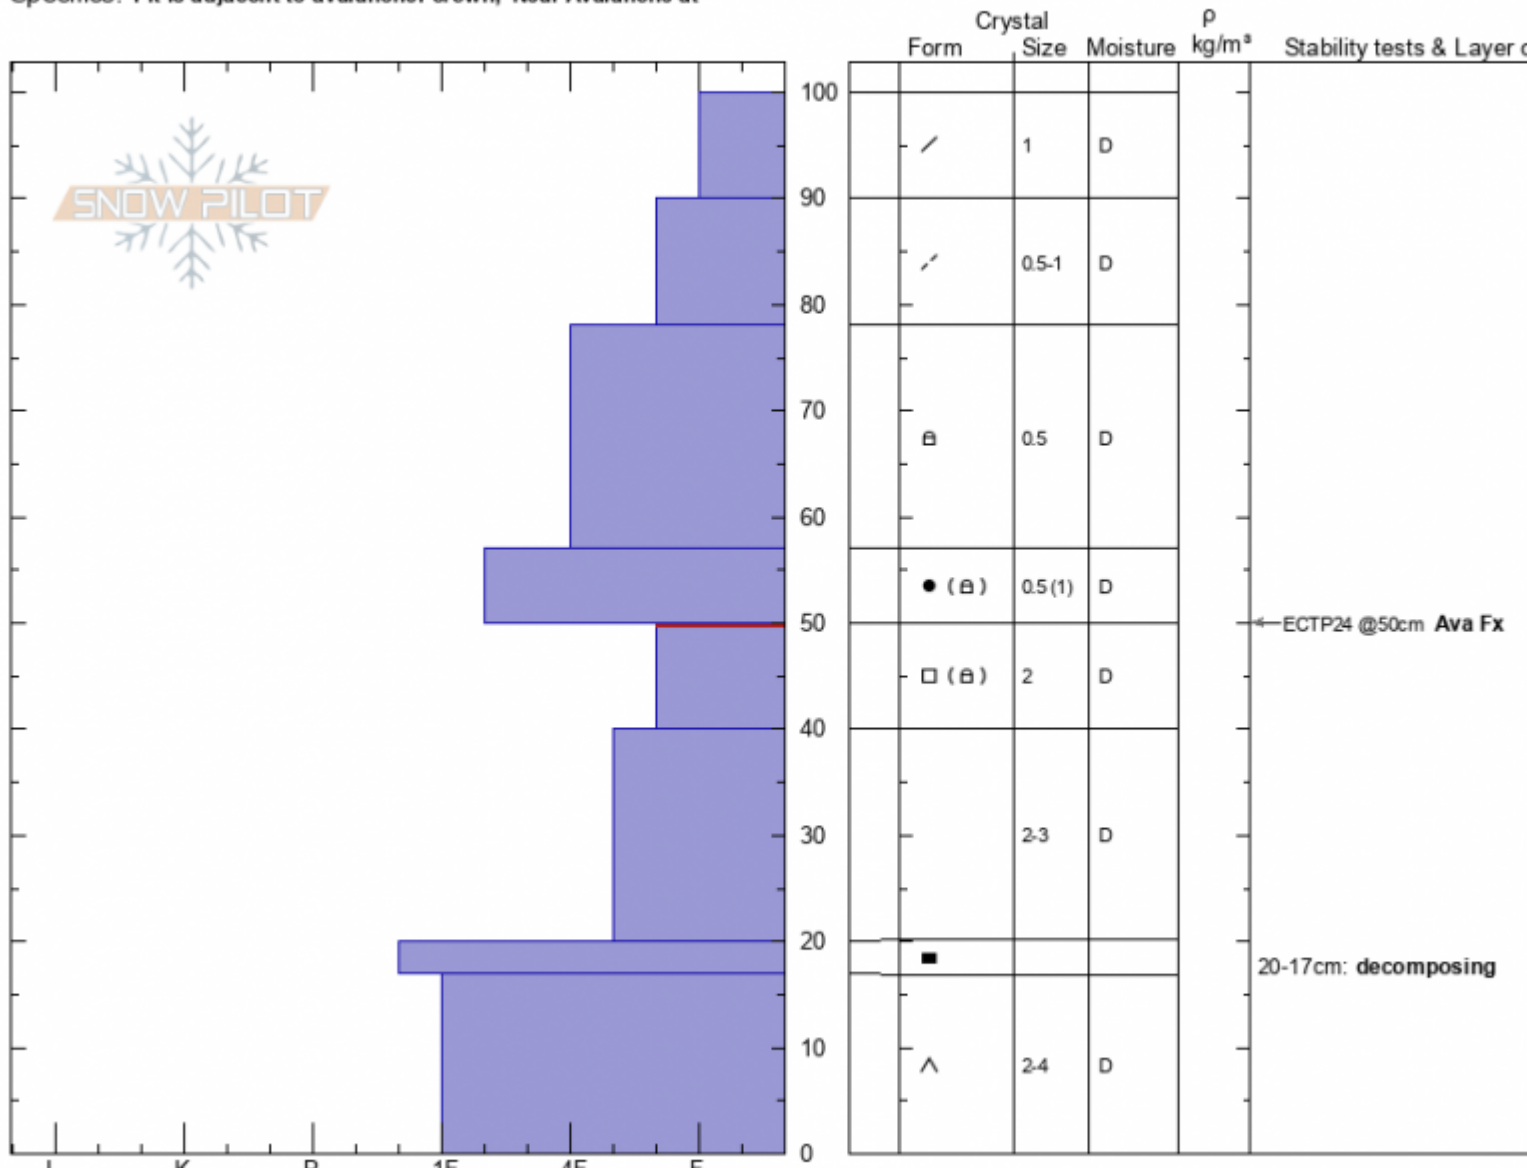

The Fin Avalanche
Absaroka Range
MT
 Elevation: **9775 ft**
 Aspect: **82°**
 Specifics: Pit is adjacent to avalanche: crown; Near Avalanche at

Doug Chabot-Admin
01/09/2021 - 1:00pm
 Co-ord: **45.00608N, -109.95671W**
 Slope Angle: **33°**
 Wind Loading: **no**

Stability:
 Air Temperature: **-7°C**
 Sky Cover: **CLR**
 Precipitation: **NO**
 Wind: **Calm**

HS: **100** Layer Notes:
 50-40cm: **Problematic layer**
 20-17cm: **decomposing**

Notes: The avalanche caught and partially buried three skiers. Info and pictures are here: <https://www.mtavalanche.com/node/23644>

Advisory Region
 Cooke City
 Longitude
 -109.95W
 Latitude
 45.00N

Avalanche Details: [Skier triggered, caught and injured on The Fin](#)
 Cooke City, 2021-01-10