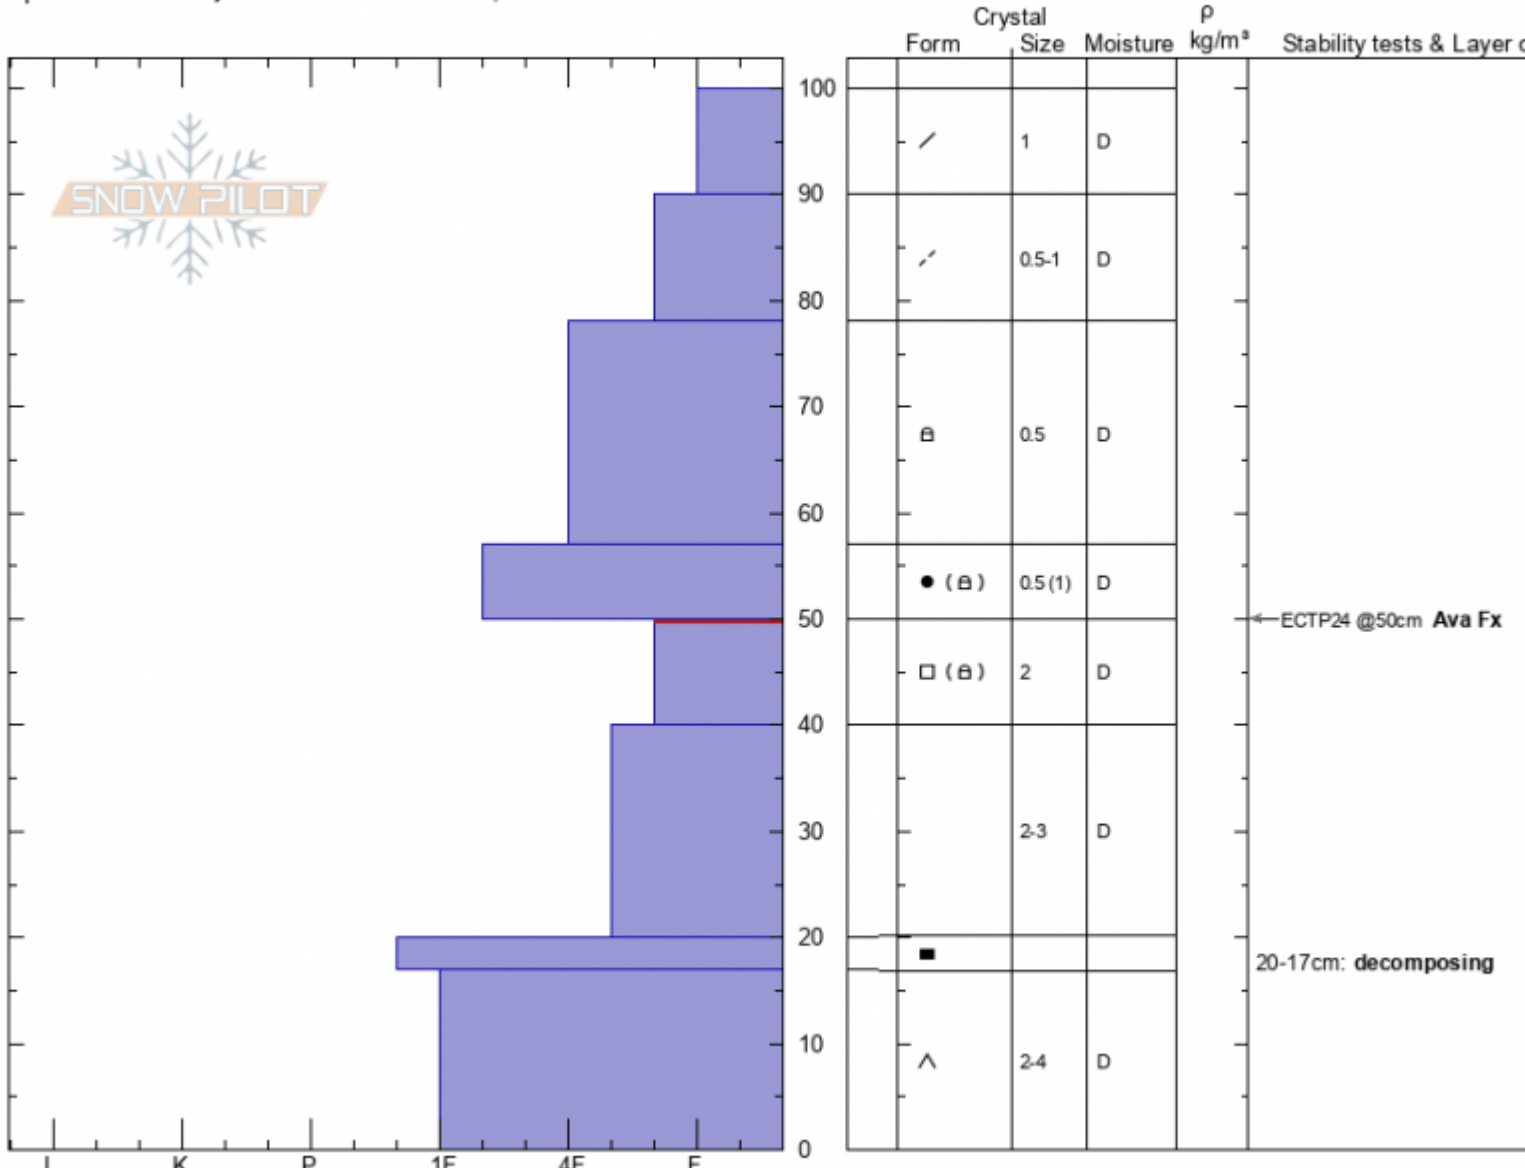

**The Fin Avalanche**  
**Absaroka Range**  
**MT**  
 Elevation: **9775 ft**  
 Aspect: **82°**  
 Specifics: Pit is adjacent to avalanche: crown; Near Avalanche at

**Doug Chabot-Admin**  
**01/09/2021 - 1:00pm**  
 Co-ord: **45.00608N, -109.95671W**  
 Slope Angle: **33°**  
 Wind Loading: **no**

Stability:  
 Air Temperature: **-7°C**  
 Sky Cover: **CLR**  
 Precipitation: **NO**  
 Wind: **Calm**

HS: **100** Layer Notes:  
 50-40cm: **Problematic layer**  
 20-17cm: **decomposing**

Notes: The avalanche caught and partially buried three skiers. Info and pictures are here: <https://www.mtavalanche.com/node/23644>

Advisory Region  
 Cooke City  
 Longitude  
 -109.95W  
 Latitude  
 45.00N

**Avalanche Details:** [Skier triggered, caught and injured on The Fin](#)  
 Cooke City, 2021-01-10