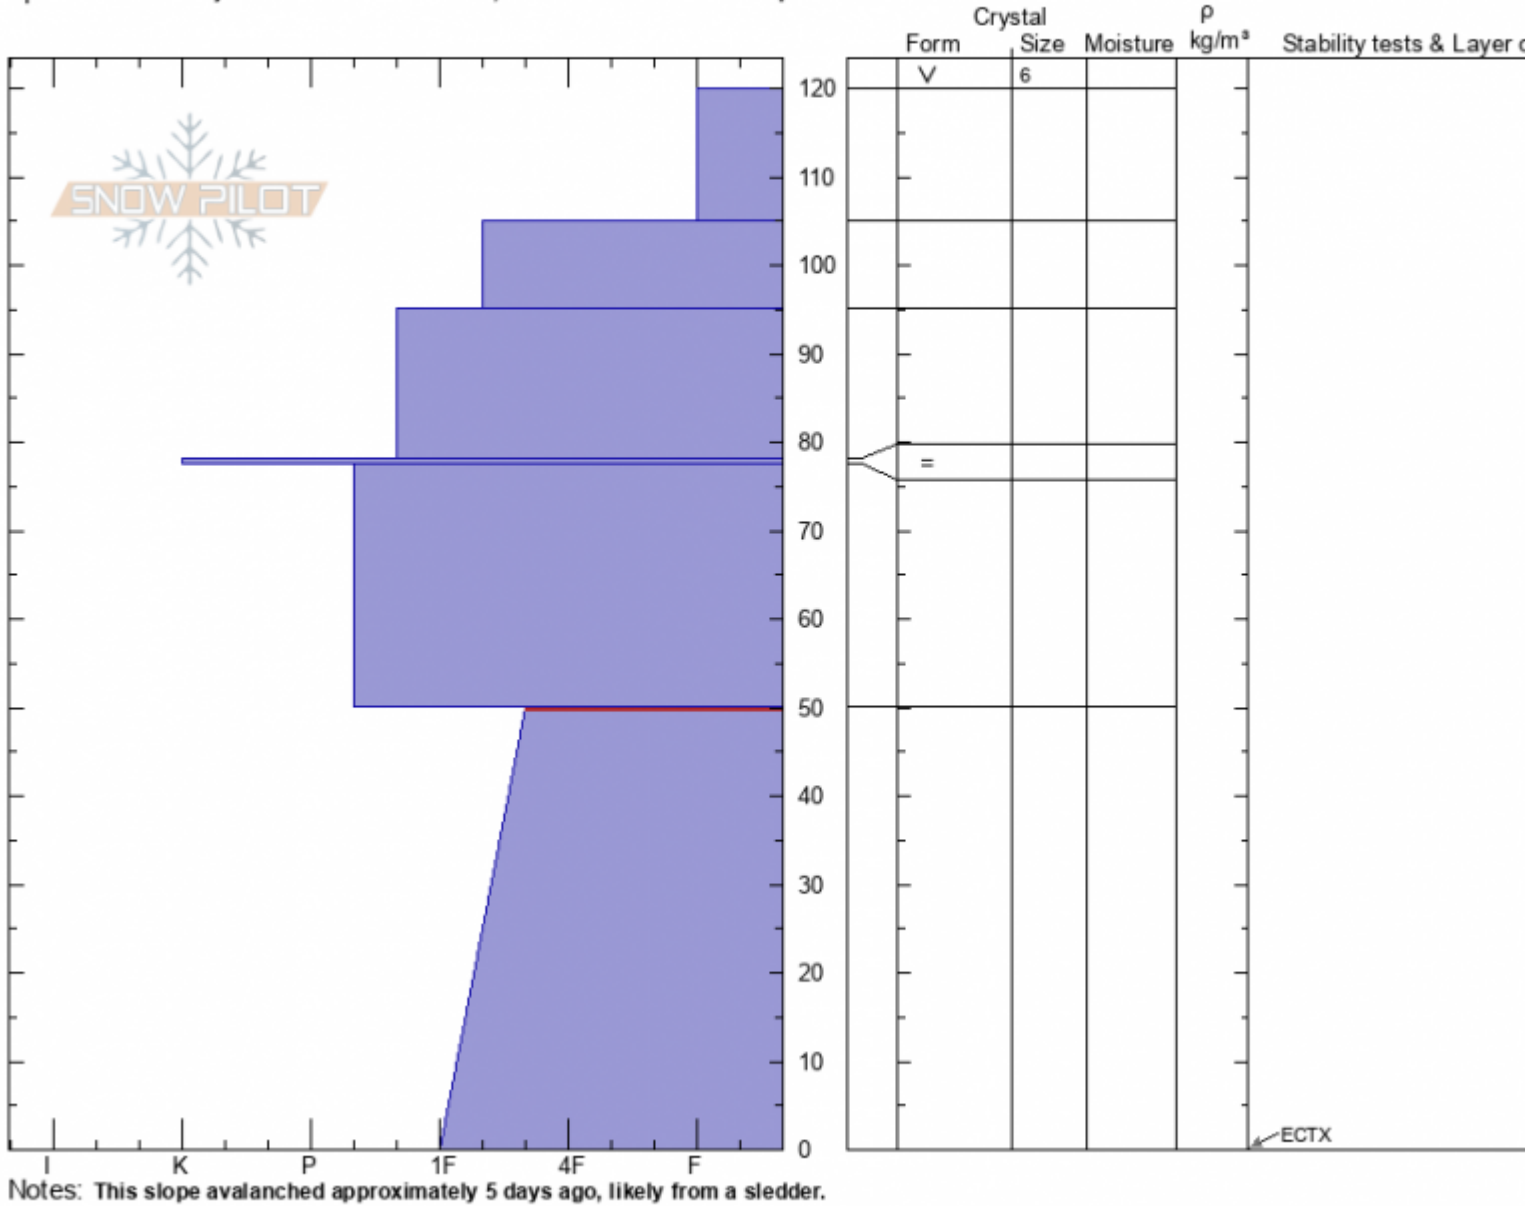

Ski Hill
Lionhead Range
MT
 Elevation: **8060 ft**
 Aspect: **90°**
 Specifics: Pit is adjacent to avalanche: crown; Snowmobile tracks on slope

Doug Chabot-Admin
01/12/2021 - 1:00pm
 Co-ord: **44.70364N, -111.29736W**
 Slope Angle: **30°**
 Wind Loading:

Stability:
 Air Temperature: **-7°C**
 Sky Cover: **FEW**
 Precipitation: **NO**
 Wind: **Calm**

HS: **120** Layer Notes:
 50-0cm: **Problematic layer**

Advisory Region
 Lionhead Range
 Longitude
 -111.29W
 Latitude
 44.70N

Forecast link: [GNFAC Avalanche Forecast for Wed Jan 13, 2021](#)
 Lionhead Range, 2021-01-12