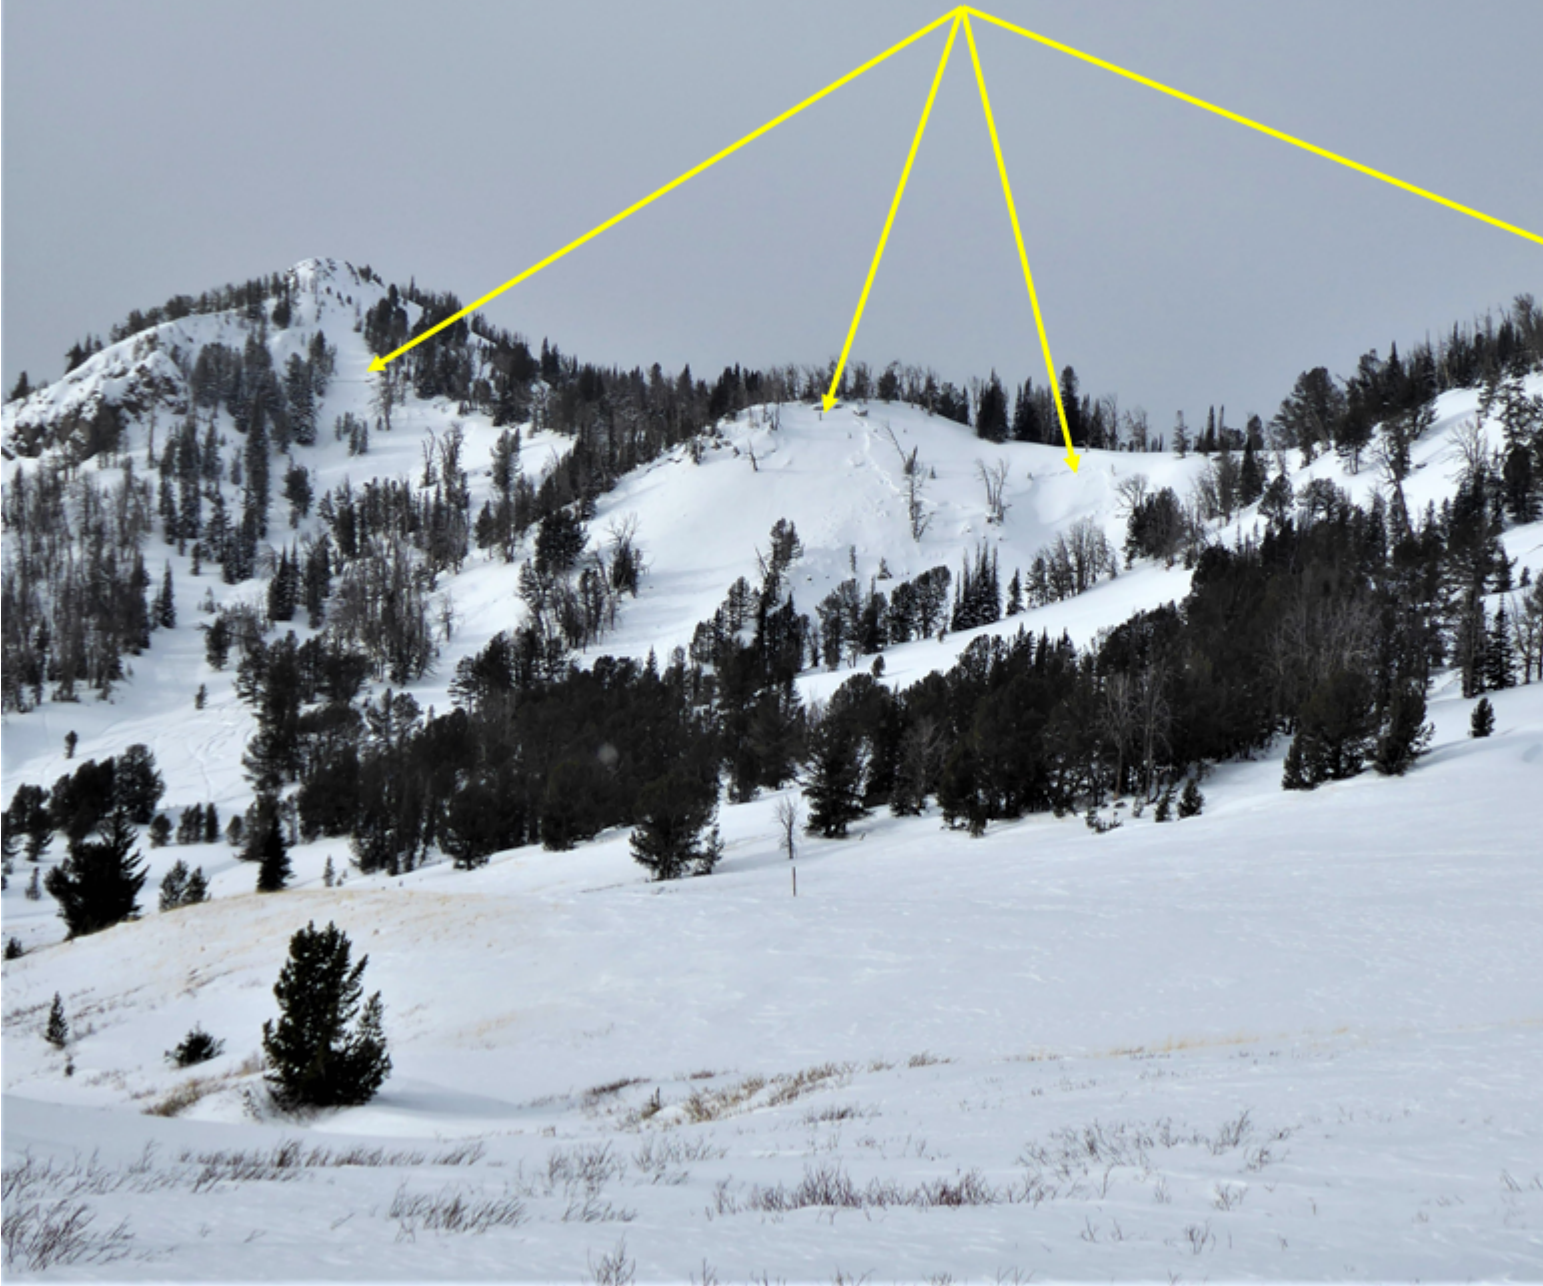

## Crowns near McAtee Basin

These 4 avalanches were likely naturally triggered about a 5-7 days ago, before the last snowfall. Photo: GNFAC

Advisory Region  
Northern Madison  
Longitude  
-111.44W  
Latitude  
45.18N

**Forecast link:** [GNFAC Avalanche Forecast for Fri Jan 22, 2021](#)

Northern Madison, 2021-01-21