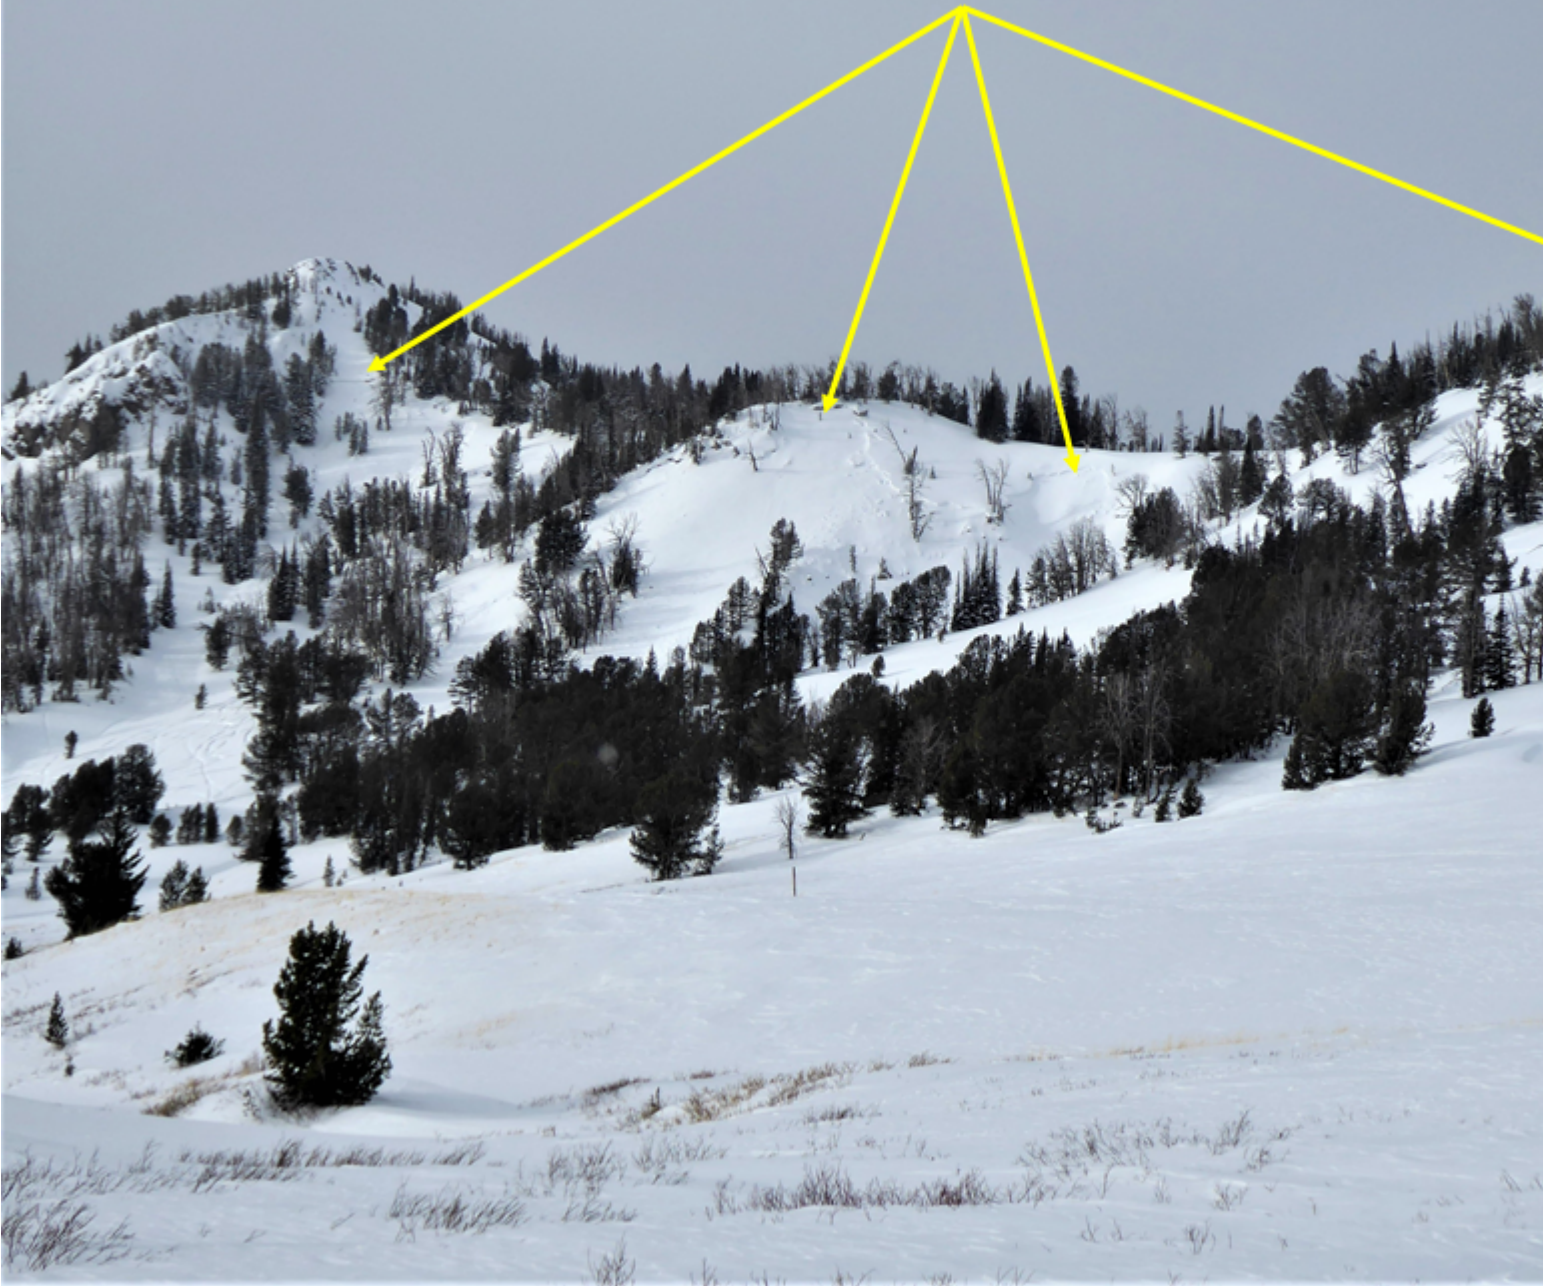

Crowns near McAtee Basin

These 4 avalanches were likely naturally triggered about a 5-7 days ago, before the last snowfall. Photo: GNFAC

Advisory Region
Northern Madison
Longitude
-111.44W
Latitude
45.18N

Forecast link: [GNFAC Avalanche Forecast for Fri Jan 22, 2021](#)

Northern Madison, 2021-01-21