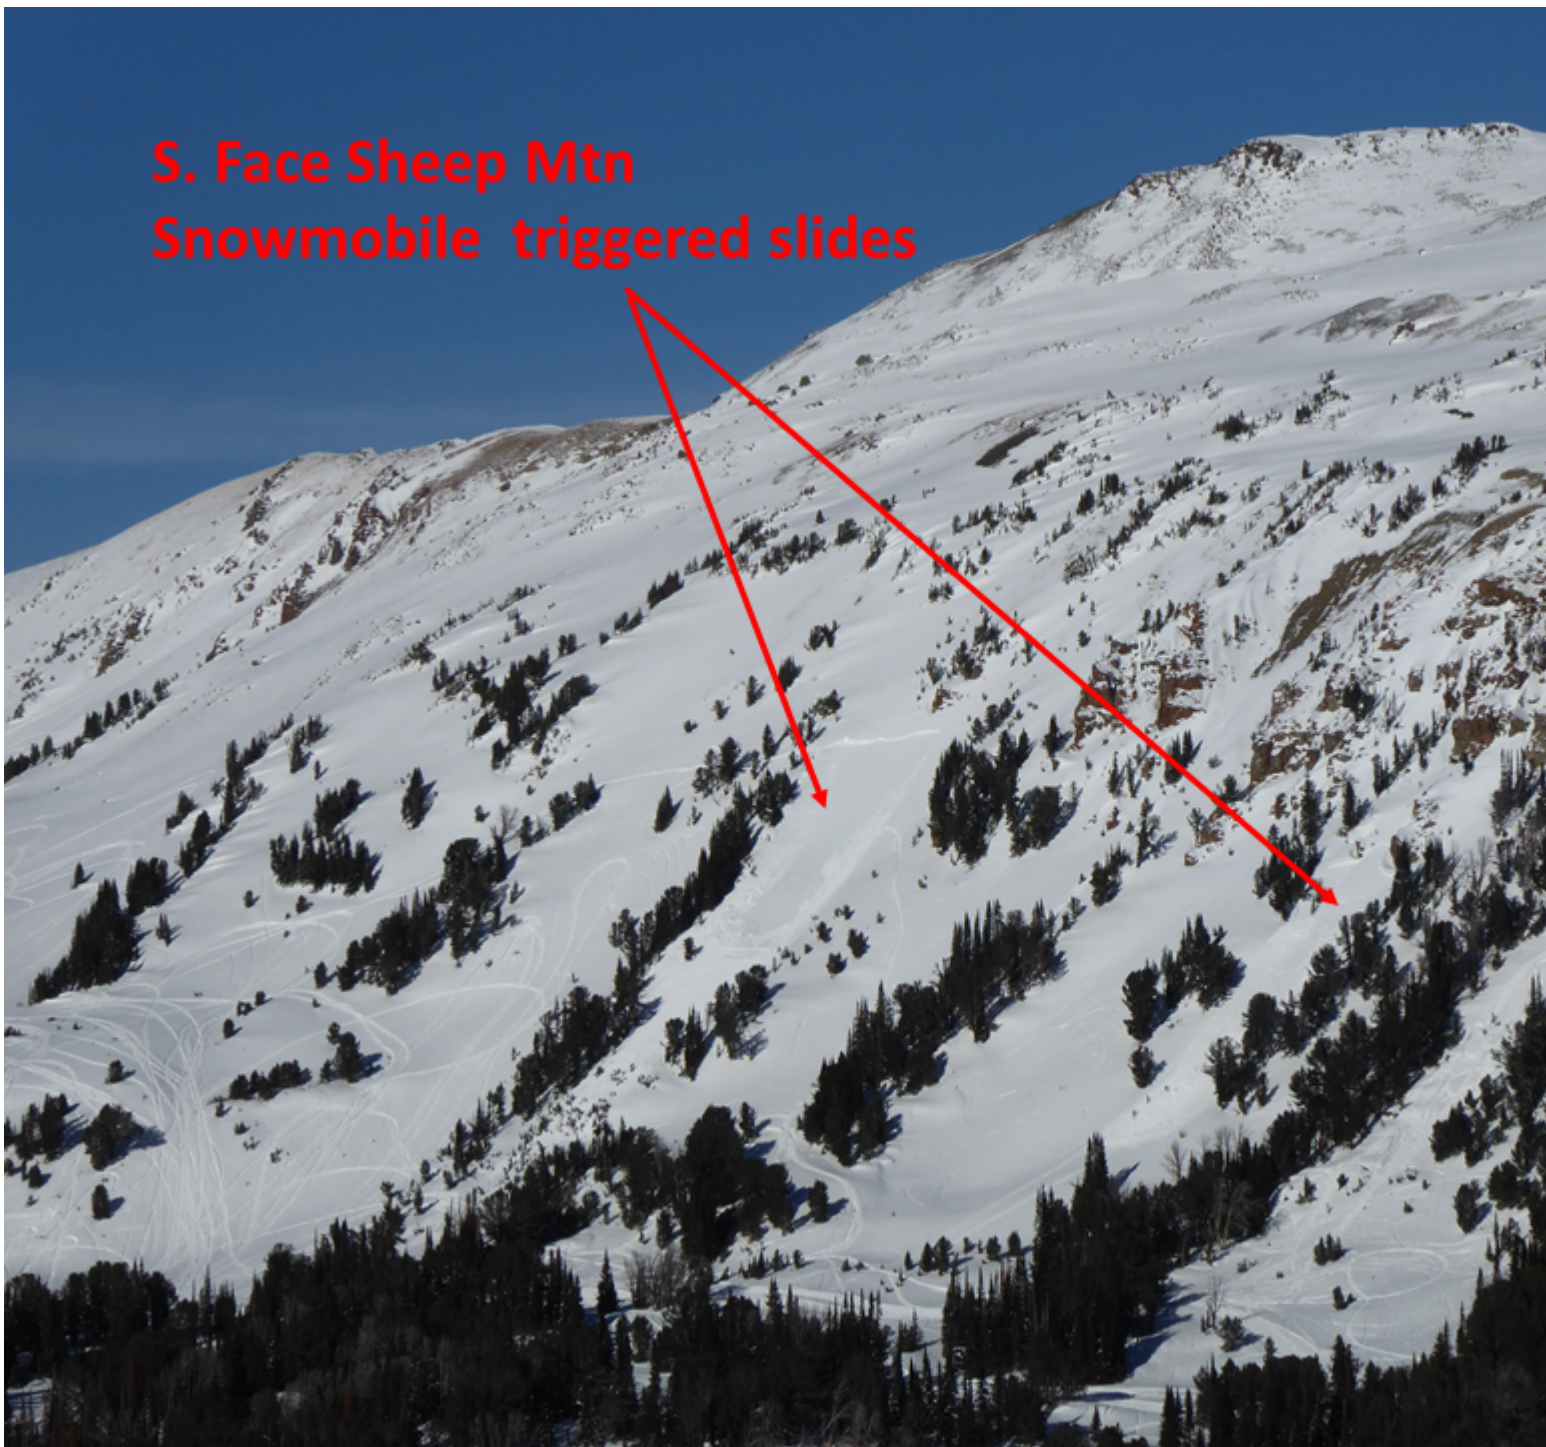

## S. Face Sheep Mtn Snowmobile triggered slides

These 2 avalanches were triggered by snowmobilers on the south face of Sheep Mtn on 1/23. Photo: GNFAC

Advisory Region

Cooke City

Longitude

-109.93W

Latitude

45.07N

**Avalanche Details:** [Snowmobile triggered on Sheep Mtn, Cooke](#)

**Forecast link:** [GNFAC Avalanche Forecast for Thu Jan 28, 2021](#) [GNFAC Avalanche Forecast for Fri Jan 29,](#)

2021GNFAC Avalanche Forecast for Sat Jan 30, 2021