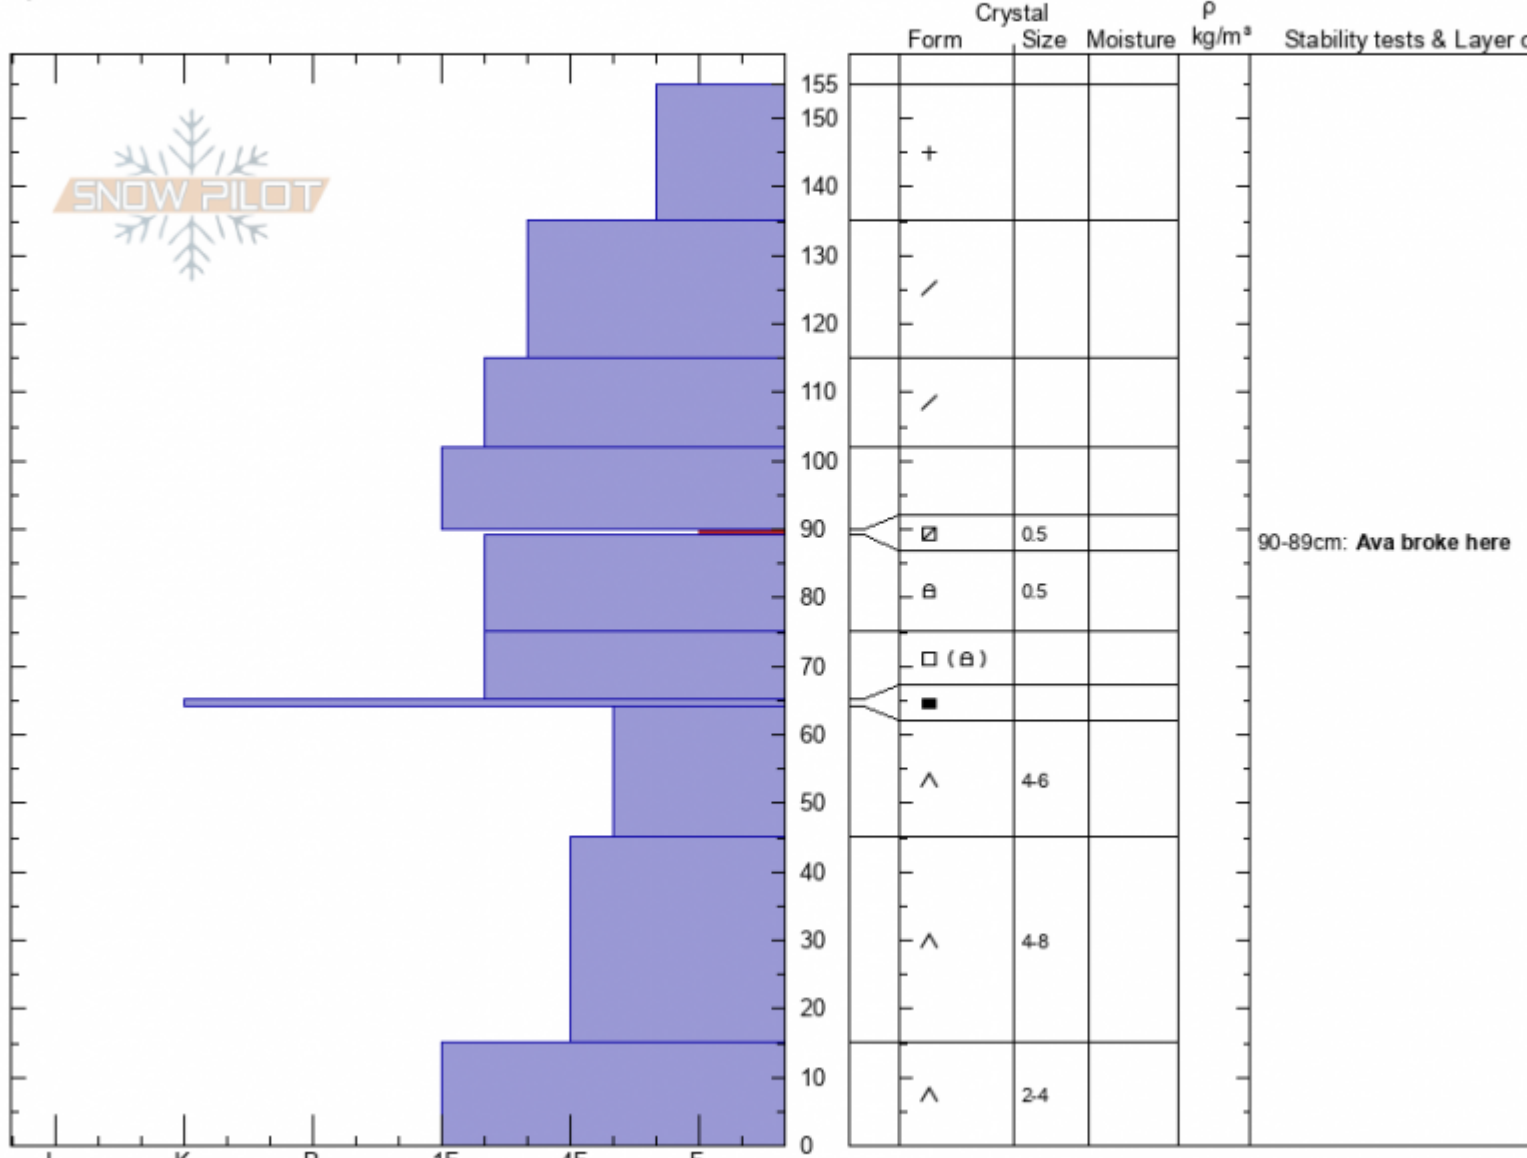

Low Lionhead Corner  
Henry Mtns  
MT

Elevation: 8496 ft  
Aspect: 70°

Doug Chabot-Admin  
02/01/2021 - 1:15pm  
Co-ord: 44.74010N, -111.31545W  
Slope Angle: 37°  
Wind Loading: no

Stability: fair  
Air Temperature: -3°C  
Sky Cover: CLR  
Precipitation: NO  
Wind: Calm

HS: 155  
Layer Notes:  
90-89cm: Ava broke here  
90-89cm: Problematic layer

Specifics: Pit is adjacent to avalanche: crown; Recent avalanche activity on similar slopes; Recent avalanche activity on different slopes

Notes: Avalanche was 2' deep, 500' wide and 250' vertical. It was 37 degrees steep. It likely released naturally on 1/29 or 1/30.

Advisory Region  
Lionhead Range  
Longitude  
-111.32W  
Latitude  
44.73N

Avalanche Details: [Major avalanche cycle](#)  
Lionhead Range, 2021-02-01