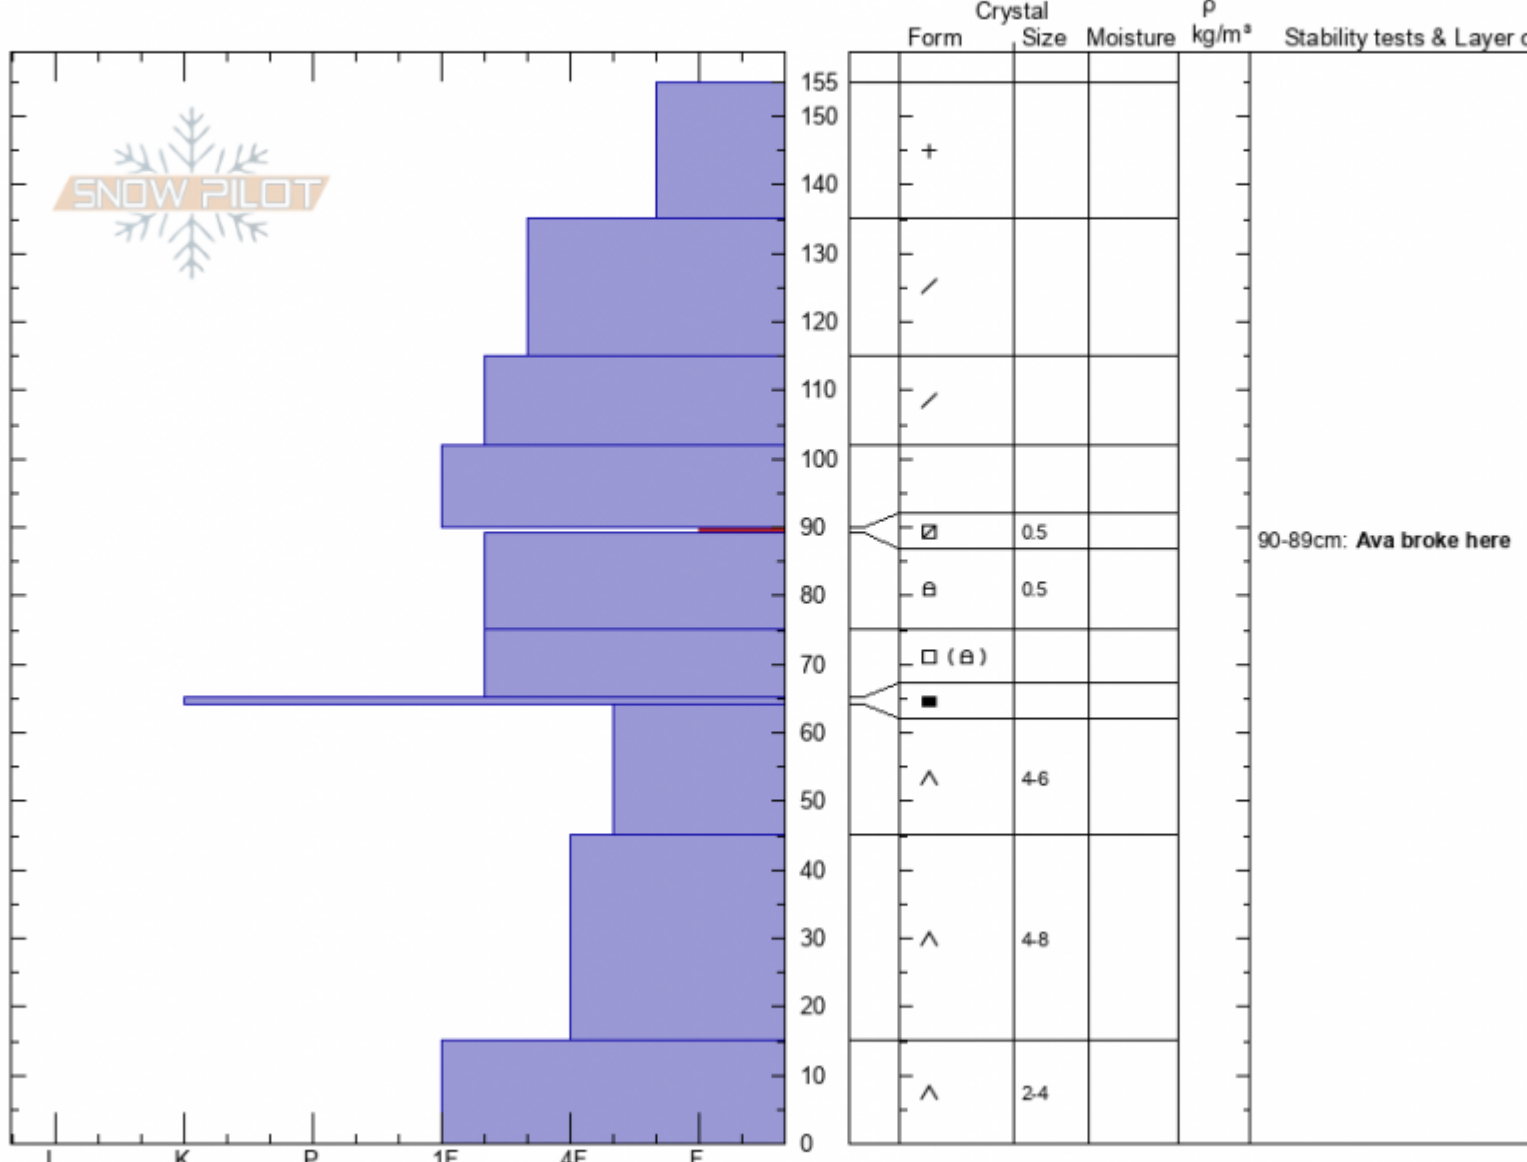

Low Lionhead Corner  
Henry Mtns  
MT

Elevation: 8496 ft  
Aspect: 70°

Doug Chabot-Admin  
02/01/2021 - 1:15pm  
Co-ord: 44.74010N, -111.31545W  
Slope Angle: 37°  
Wind Loading: no

Stability: fair  
Air Temperature: -3°C  
Sky Cover: CLR  
Precipitation: NO  
Wind: Calm

HS: 155  
Layer Notes:  
90-89cm: Ava broke here  
90-89cm: Problematic layer

Specifics: Pit is adjacent to avalanche: crown; Recent avalanche activity on similar slopes; Recent avalanche activity on different slopes

Notes: Avalanche was 2' deep, 500' wide and 250' vertical. It was 37 degrees steep. It likely released naturally on 1/29 or 1/30.

Advisory Region  
Lionhead Range  
Longitude  
-111.32W  
Latitude  
44.73N

Avalanche Details: [Major avalanche cycle](#)  
Lionhead Range, 2021-02-01