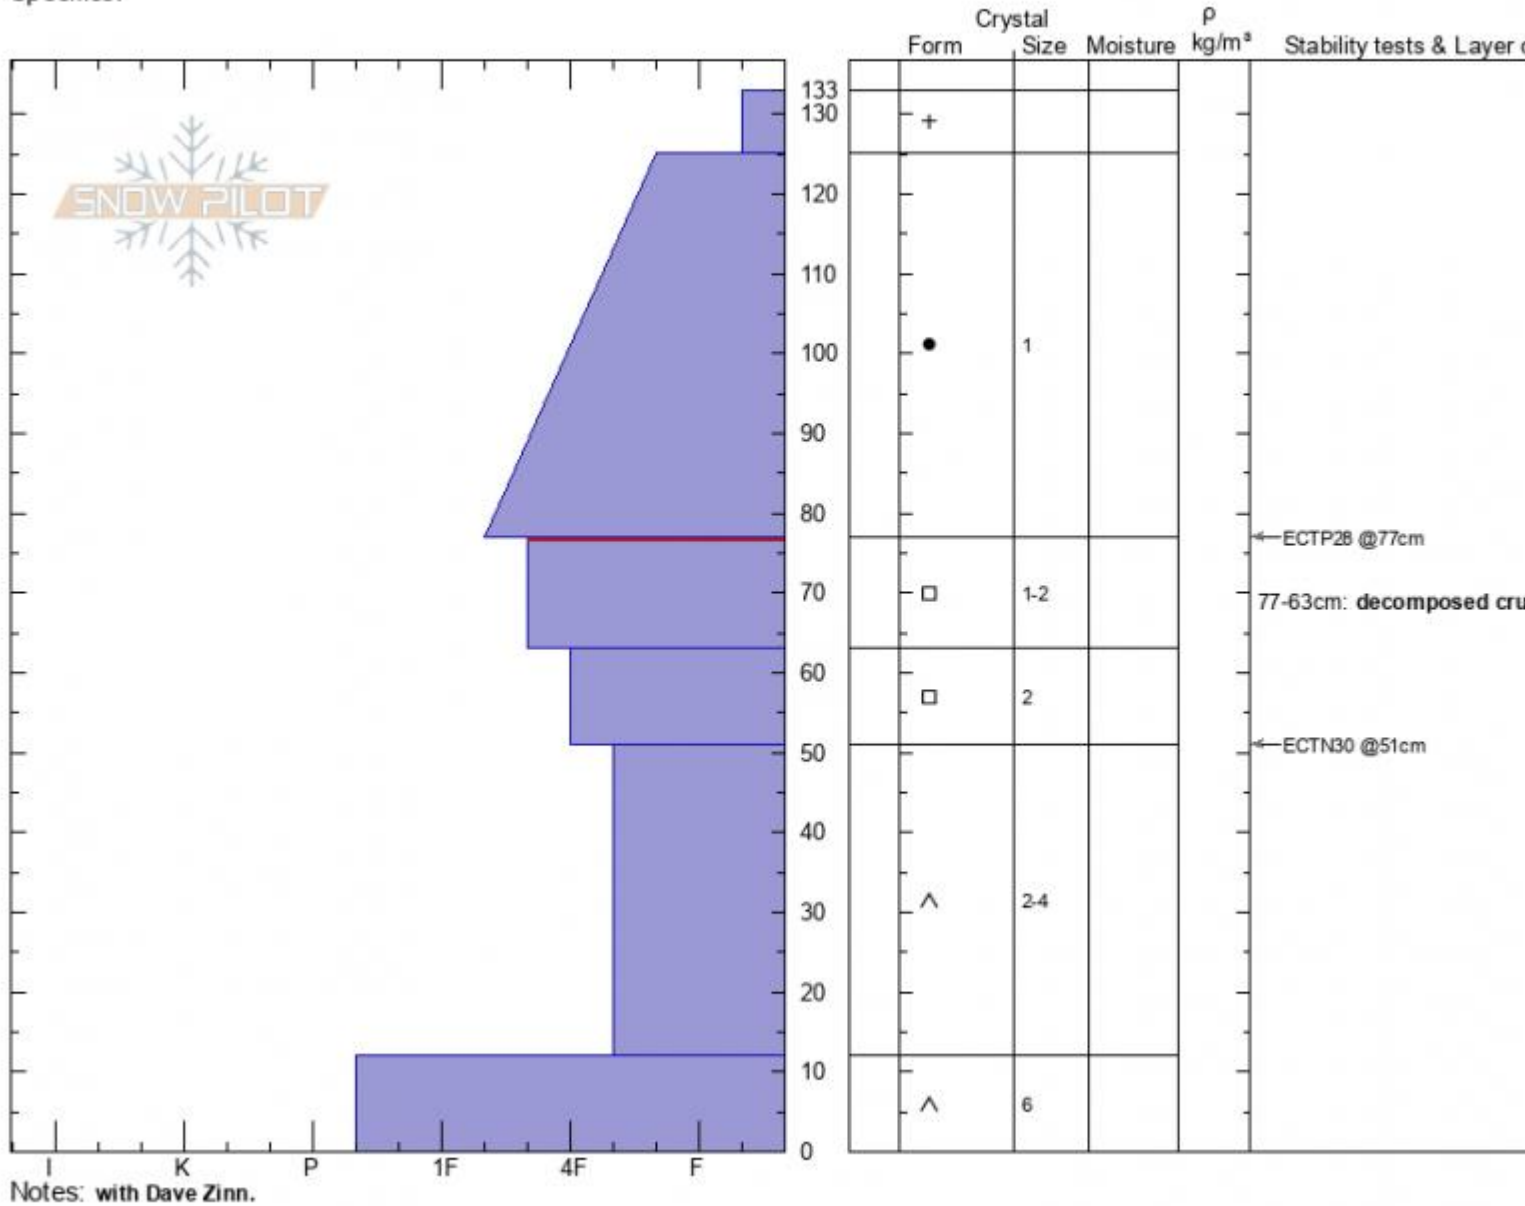

Taylor Fork
 Gallatin Range-S
 MT
 Elevation: 8775 ft
 Aspect: SW
 Specifics:

Zach Keskinen
 02/28/2021 - 12:56pm
 Co-ord: 44.97683N, -111.35959W
 Slope Angle: 28°
 Wind Loading: no

Stability: fair
 Air Temperature: -3°C
 Sky Cover: BKN
 Precipitation: NO
 Wind: S Light Breeze

HS: 133
 PF: 30
 Layer Notes:
 77-63cm: decomposed crust at
 77-63cm: Problematic layer

Advisory Region
 Southern Madison
 Longitude
 -111.27W
 Latitude
 45.06N
 Southern Madison, 2021-02-28