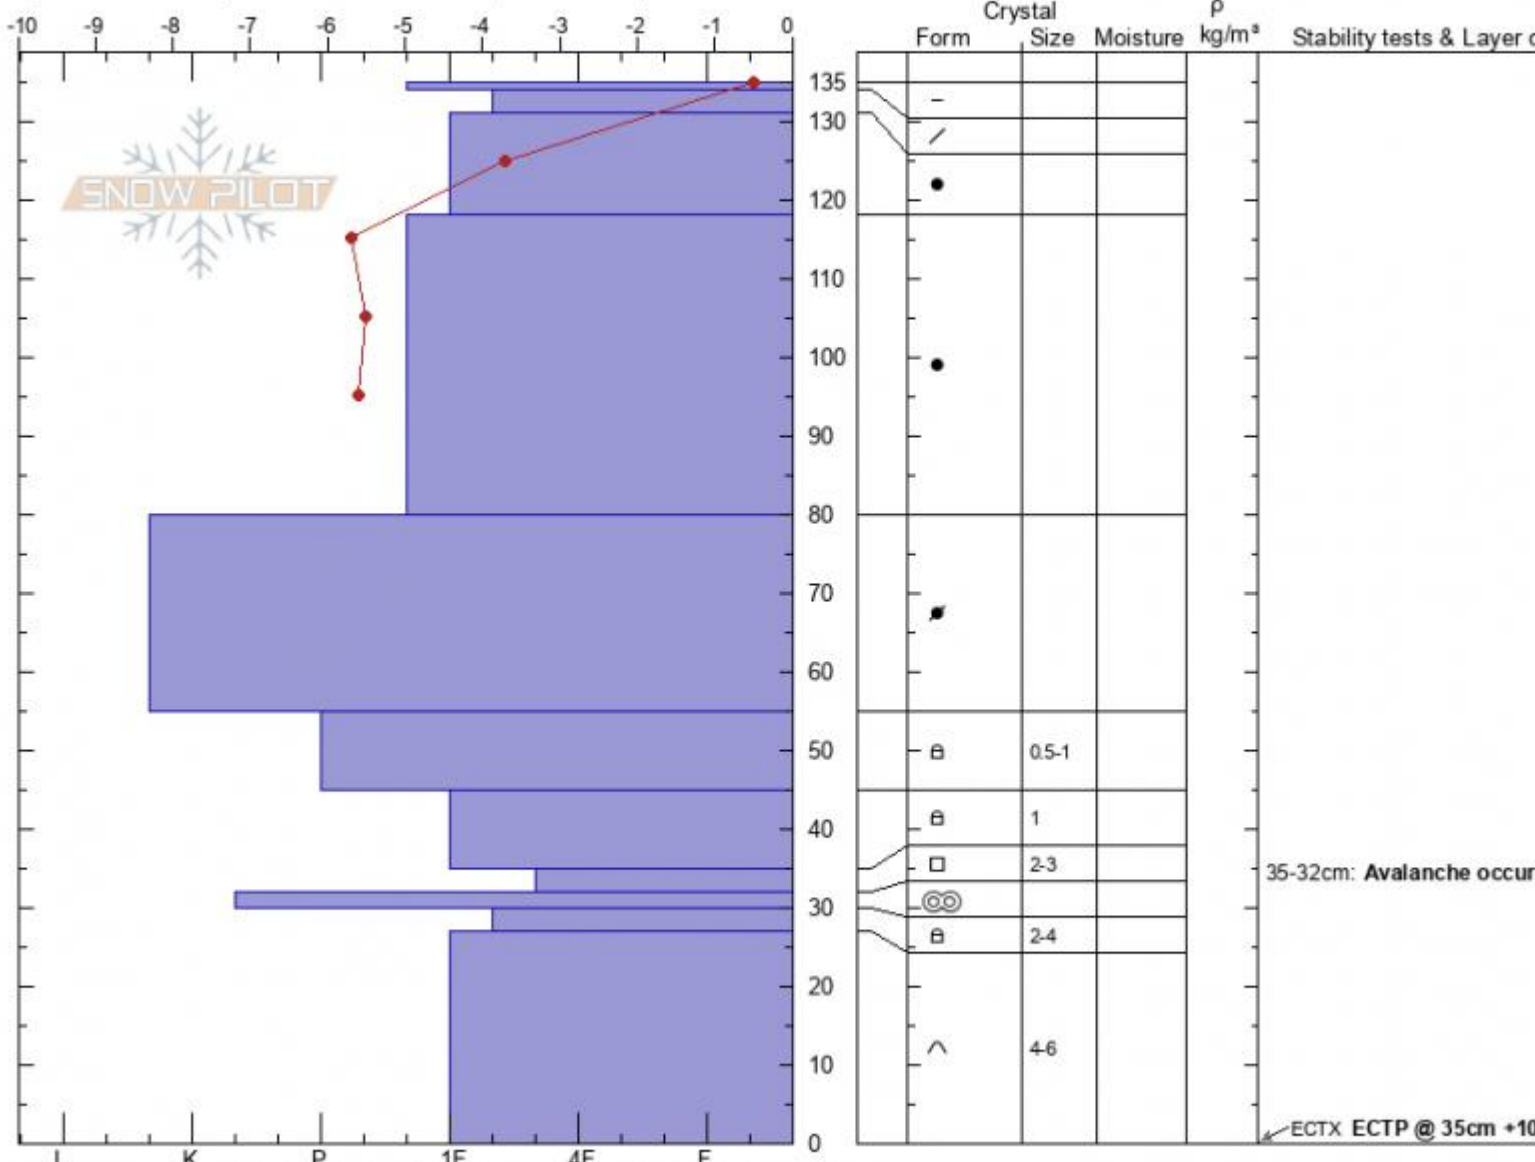

**Arden Profile**  
**Gallatin Range-N**  
**MT**  
 Elevation: **10022 ft**  
 Aspect: **130°**  
 Specifics: Pit is adjacent to avalanche: flank; We skied slope

**Dave Zinn**  
**03/07/2021 - 1:15am**  
 Co-ord: **45.41242N, -110.98846W**  
 Slope Angle: **35°**  
 Wind Loading: **previous**

Stability: **good**  
 Air Temperature: **-3°C**  
 Sky Cover: **FEW**  
 Precipitation: **NO**  
 Wind: **W Light Breeze**

HS: **135** Layer Notes:  
 35-32cm: **Avalanche occurred**

Advisory Region  
 Northern Gallatin  
 Longitude  
 -110.97W  
 Latitude  
 45.42N

**Avalanche Details:** [Two large deep slabs near Maid of the Mist](#)  
 Northern Gallatin, 2021-03-07