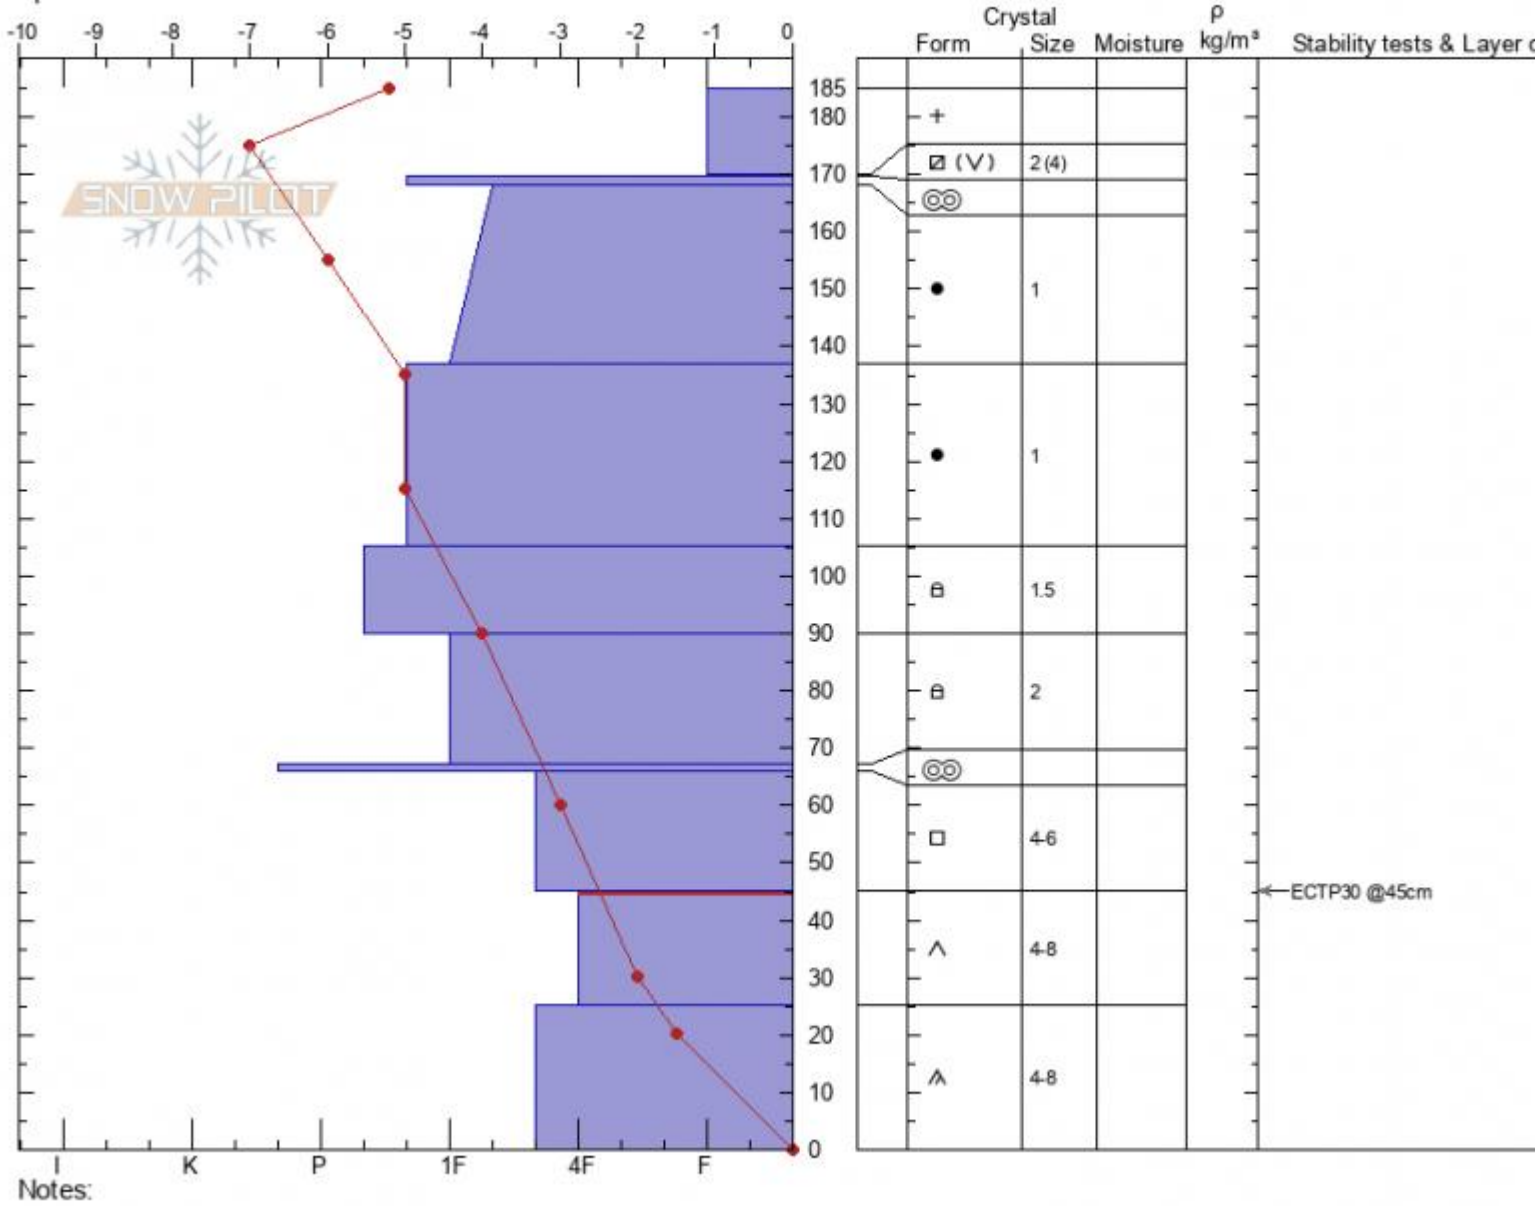

Teepee Wilderness
 Madison Range-S
 MT
 Elevation: 9215 ft
 Aspect: 80°
 Specifics:

Dave Zinn
 03/10/2021 - 11:00am
 Co-ord: 44.91618N, -111.16512W
 Slope Angle: 30°
 Wind Loading: no

Stability: good
 Air Temperature: -6°C
 Sky Cover: BKN
 Precipitation: NO
 Wind: Calm

HS: 185 Layer Notes:
 45-25cm: Problematic layer

Advisory Region
 Southern Madison
 Longitude
 -111.19W
 Latitude
 44.90N
 Southern Madison, 2021-03-10