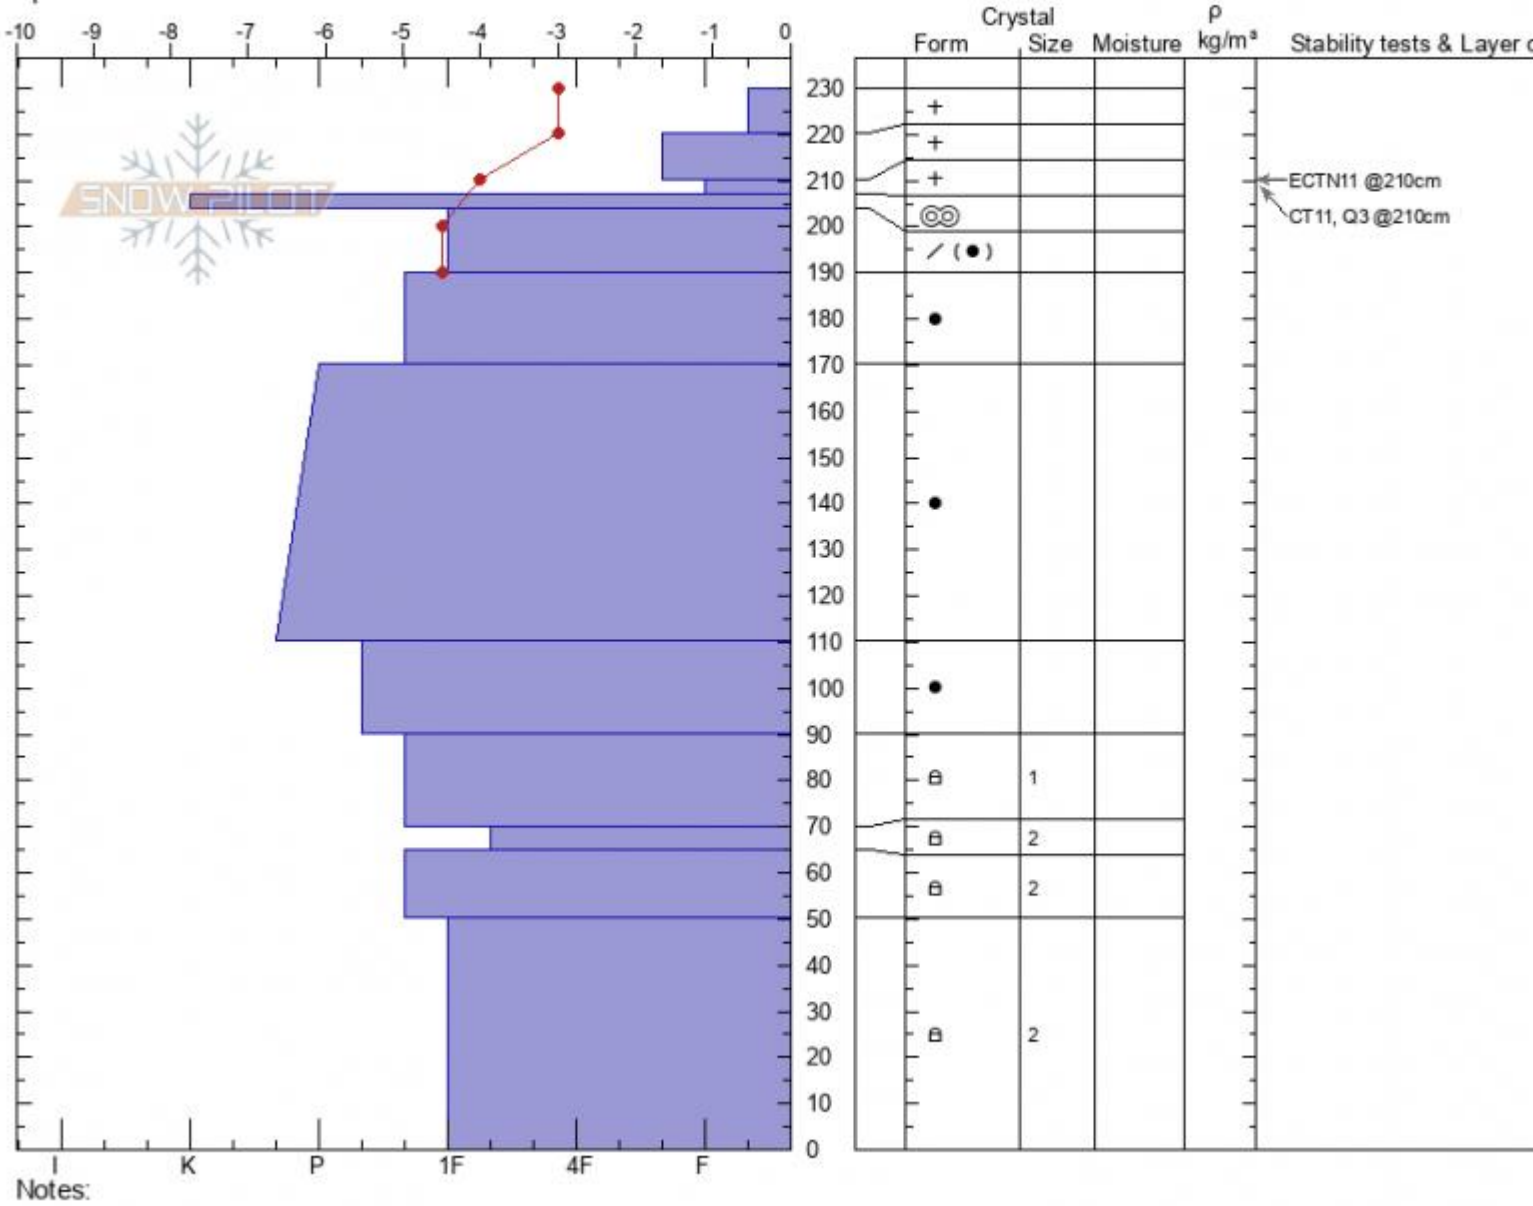

Mt Abundance Shoulder Alex Marienthal
Cooke City 03/11/2021 - 1:00pm
MT Co-ord: 45.06337N, -110.01126W
 Elevation: 9150 ft Slope Angle: 31°
 Aspect: 100° Wind Loading: previous
 Specifics:

Stability: **good**
 Air Temperature:
 Sky Cover: **CLR**
 Precipitation: **NO**
 Wind: **Calm**

HS: 230 Layer Notes:
 210-207cm: **Problematic layer**

Advisory Region
 Cooke City
 Longitude
 -110.02W
 Latitude
 45.08N
 Cooke City, 2021-03-11