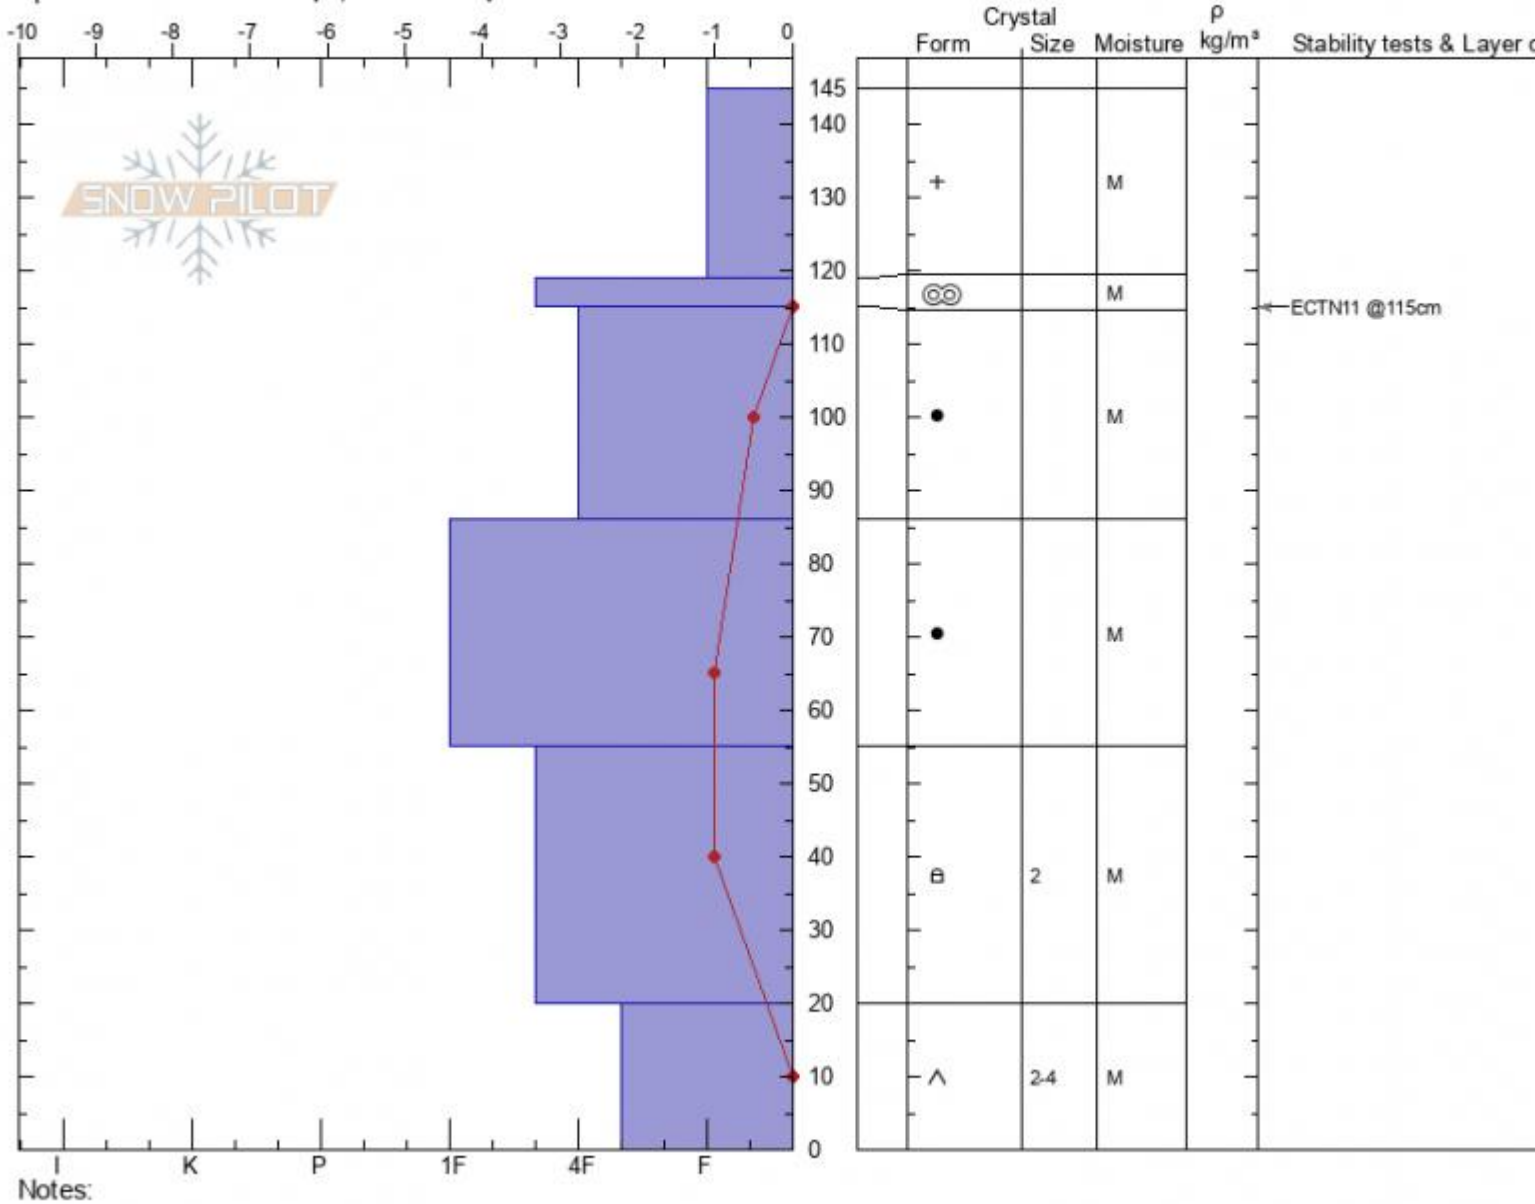

Bacon Rind
Madison Range-S
MT
 Elevation: **8800 ft**
 Aspect: **85°**
 Specifics: **Ski tracks on slope; We skied slope**

Ian Hoyer
03/20/2021 - 12:00pm
 Co-ord: **44.96000N, -111.09923W**
 Slope Angle: **27°**
 Wind Loading: **no**

Stability: **fair**
 Air Temperature: **2°C**
 Sky Cover: **OVC**
 Precipitation: **S-1**
 Wind: **Calm**

HS: **145** Layer Notes:
 20-0cm: **Problematic layer**

Advisory Region
 Southern Madison
 Longitude
 -111.10W
 Latitude
 44.96N
 Southern Madison, 2021-03-20