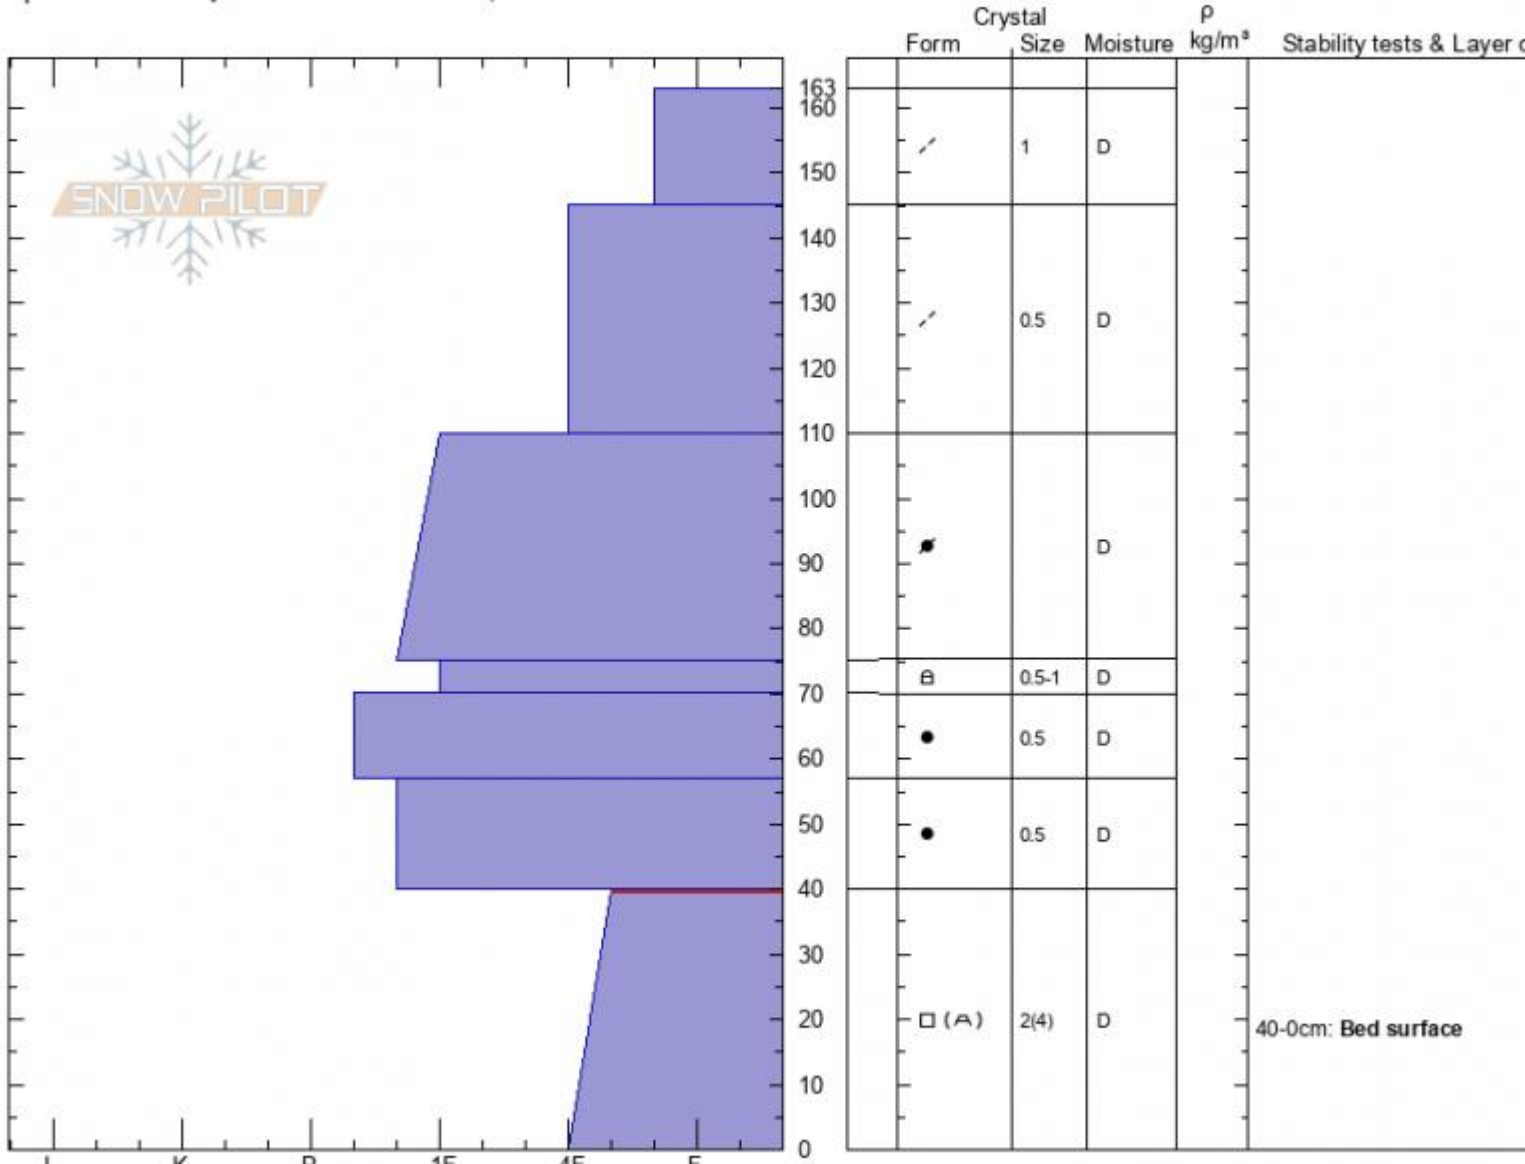

**Scotch Bonnet Crown**  
**Beartooths**  
**MT**  
 Elevation: **10000 ft**  
 Aspect: **130°**  
 Specifics: Pit is adjacent to avalanche: crown;

**Doug Chabot-Admin**  
**12/28/2021 - 9:55am**  
 Co-ord: **45.07147N, -109.94407W**  
 Slope Angle: **33°**  
 Wind Loading: **previous**

Stability: **Poor**  
 Air Temperature: **-23°C**  
 Sky Cover: **OVC**  
 Precipitation: **NO**  
 Wind: **SW Moderate**

**HS:163** Layer Notes:  
 40-0cm: **Bed surface**  
 40-0cm: **Problematic layer**

Notes: This pit was dug in the crown of the avalanche that killed 2 snowmobilers on December 27, 2021.

Advisory Region  
 Cooke City  
 Longitude  
 -109.95W  
 Latitude  
 45.06N

**Avalanche Details:** [Double Avalanche Fatality, Scotch Bonnet Mountain](#)  
 Cooke City, 2021-12-29