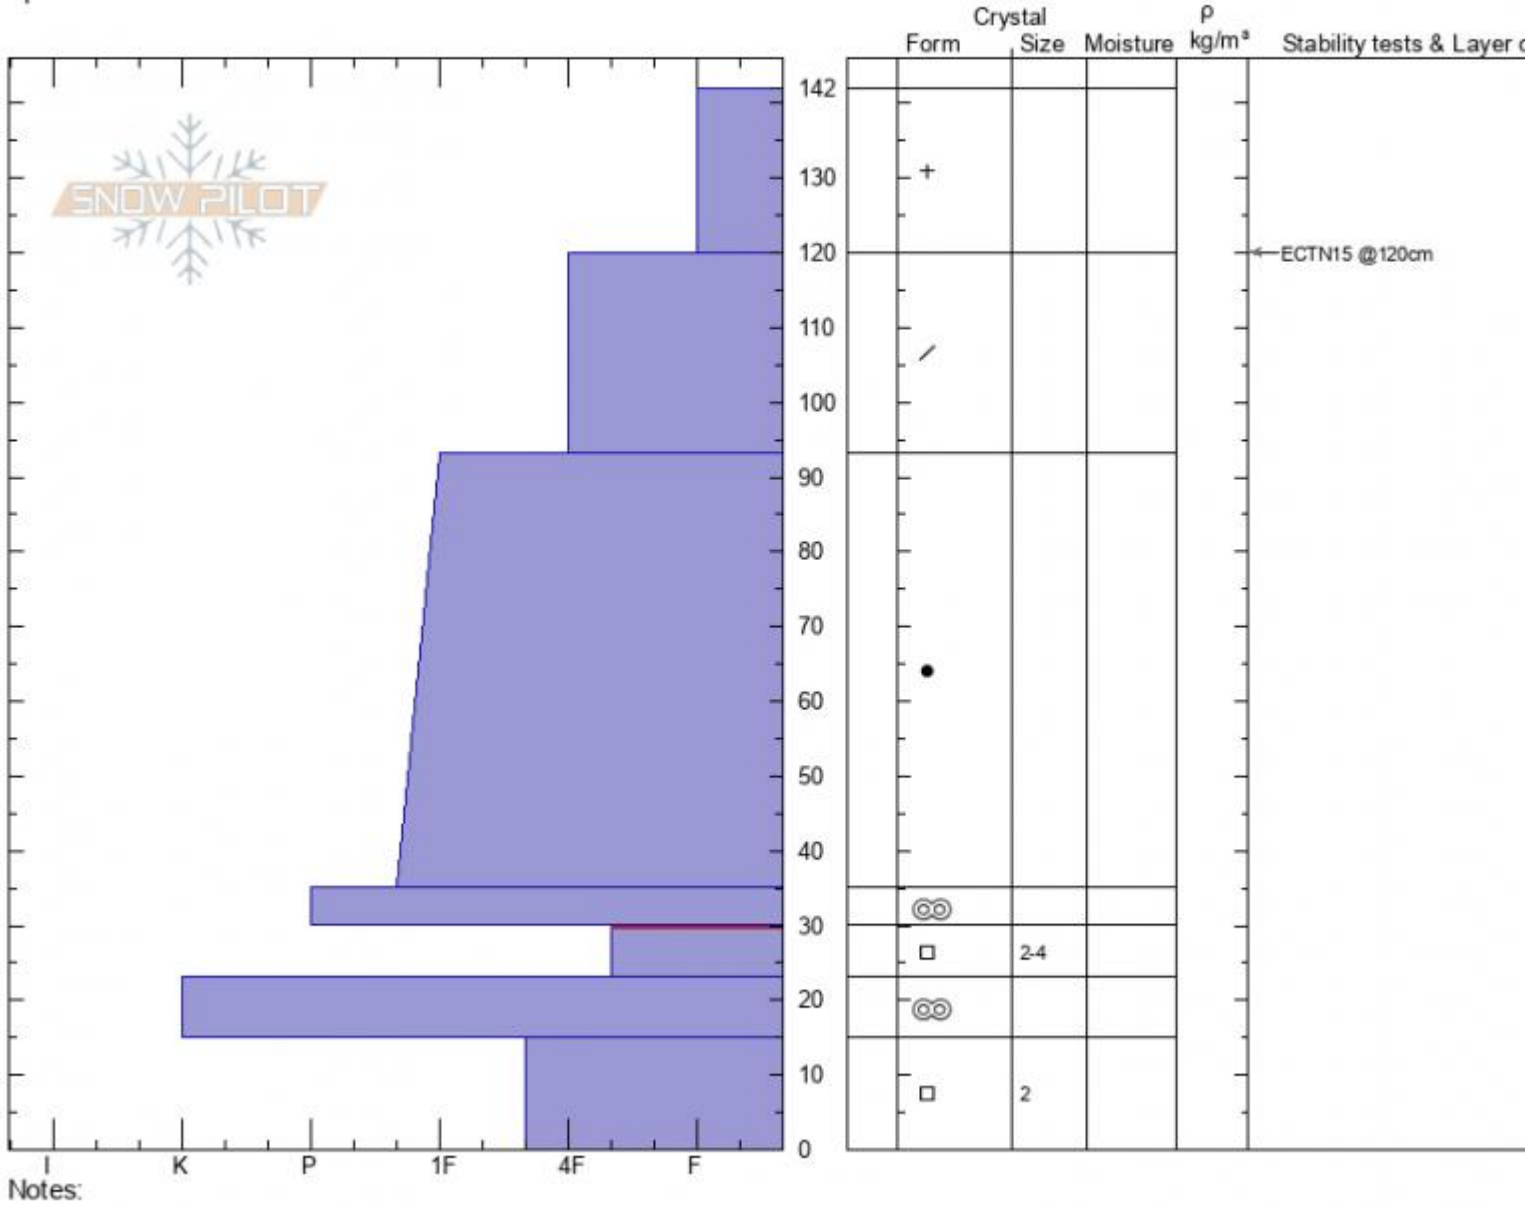

Below Marge's
 Lionhead Range
 MT
 Elevation: 8316 ft
 Aspect: 180°
 Specifics:

Dave Zinn
 12/30/2021 - 1:00pm
 Co-ord: 44.71548N, -111.31013W
 Slope Angle: 20°
 Wind Loading: no

Stability: Fair
 Air Temperature:
 Sky Cover: OVC
 Precipitation: S2
 Wind: SW Calm

HS:142 Layer Notes:
 PF: 50 30-23cm: Problematic layer

Advisory Region
 Lionhead Range
 Longitude
 -111.32W
 Latitude
 44.73N
 Lionhead Range, 2022-01-02