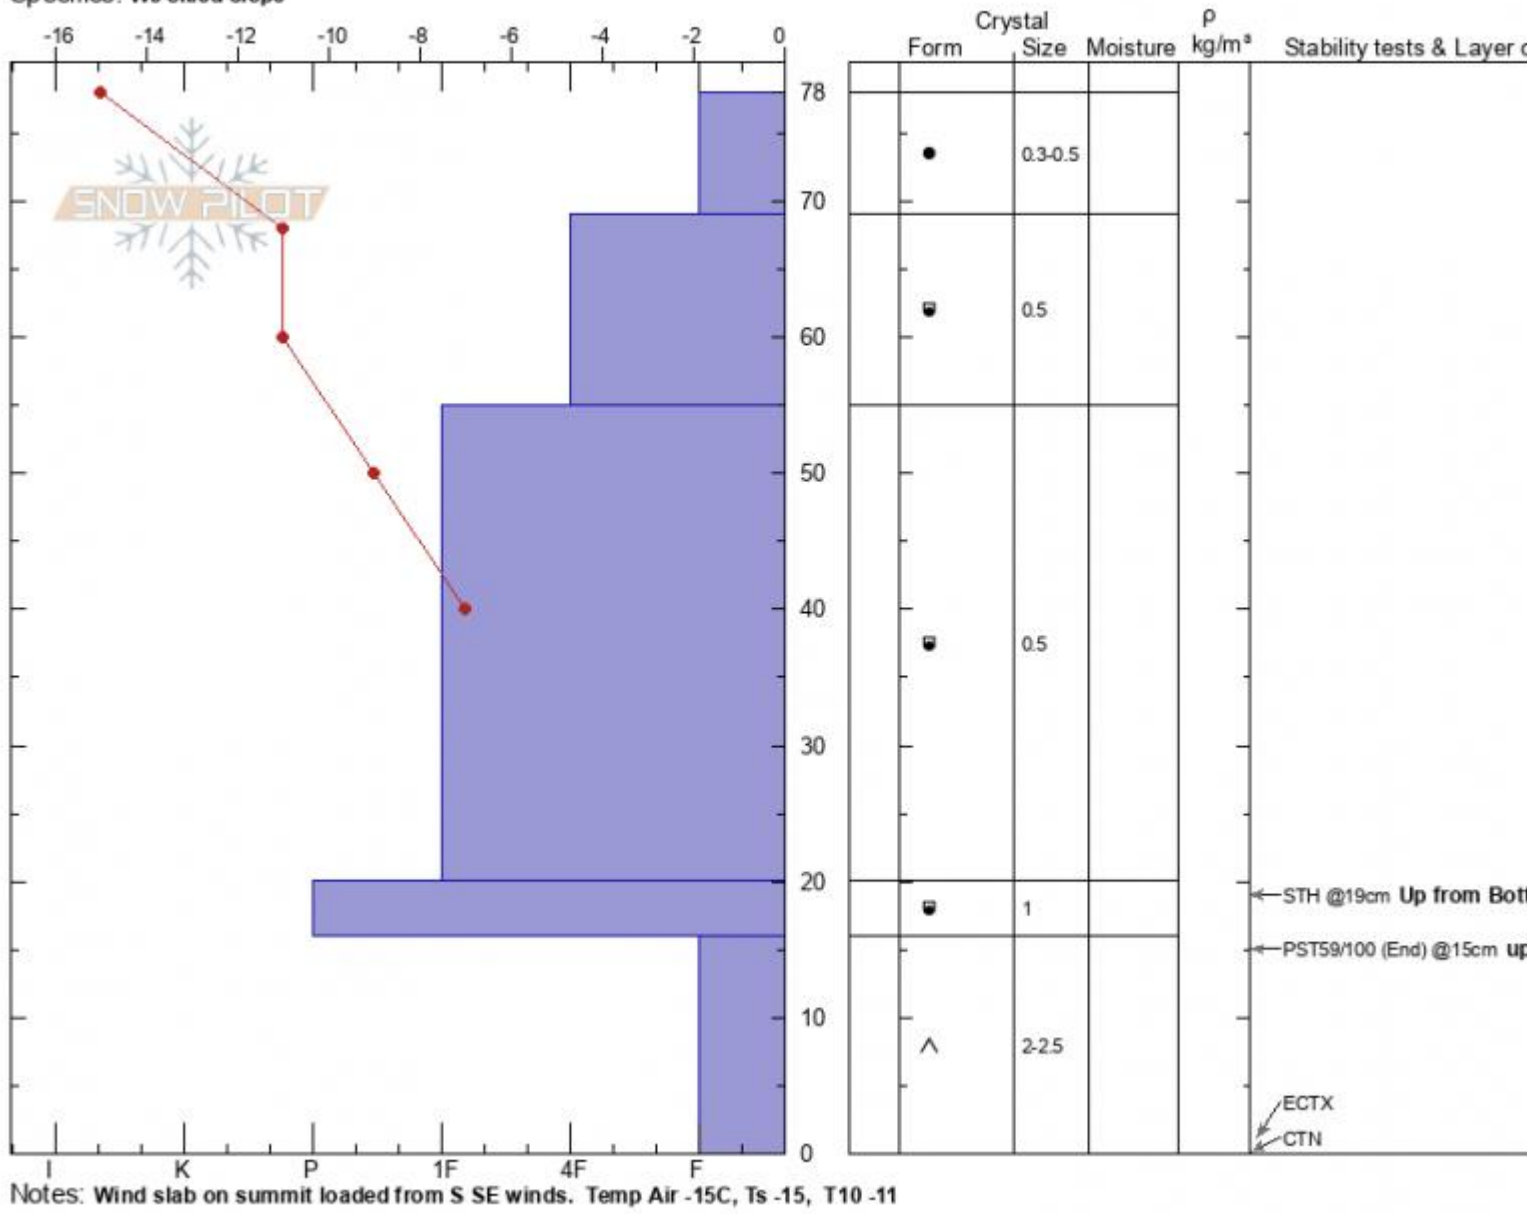

**Mt Hebgen**  
**Lionhead Range**  
**MT**  
 Elevation: **7744 ft**  
 Aspect: **135°**  
 Specifics: **We skied slope**

**SaRah Busse**  
**01/02/2022 - 12:07 pm**  
 Co-ord: **45.07764N, -111.98914W**  
 Slope Angle: **12°**  
 Wind Loading: **yes**

Stability: **Good**  
 Air Temperature: **-15°C**  
 Sky Cover: **BKN**  
 Precipitation: **NO**  
 Wind: **SW Light Breeze**

HS: **78**      Layer Notes:  
 16-0cm: **Problematic layer**

Advisory Region  
 Lionhead Range  
 Longitude  
 -112.21W  
 Latitude  
 44.47N  
 Lionhead Range, 2022-01-03