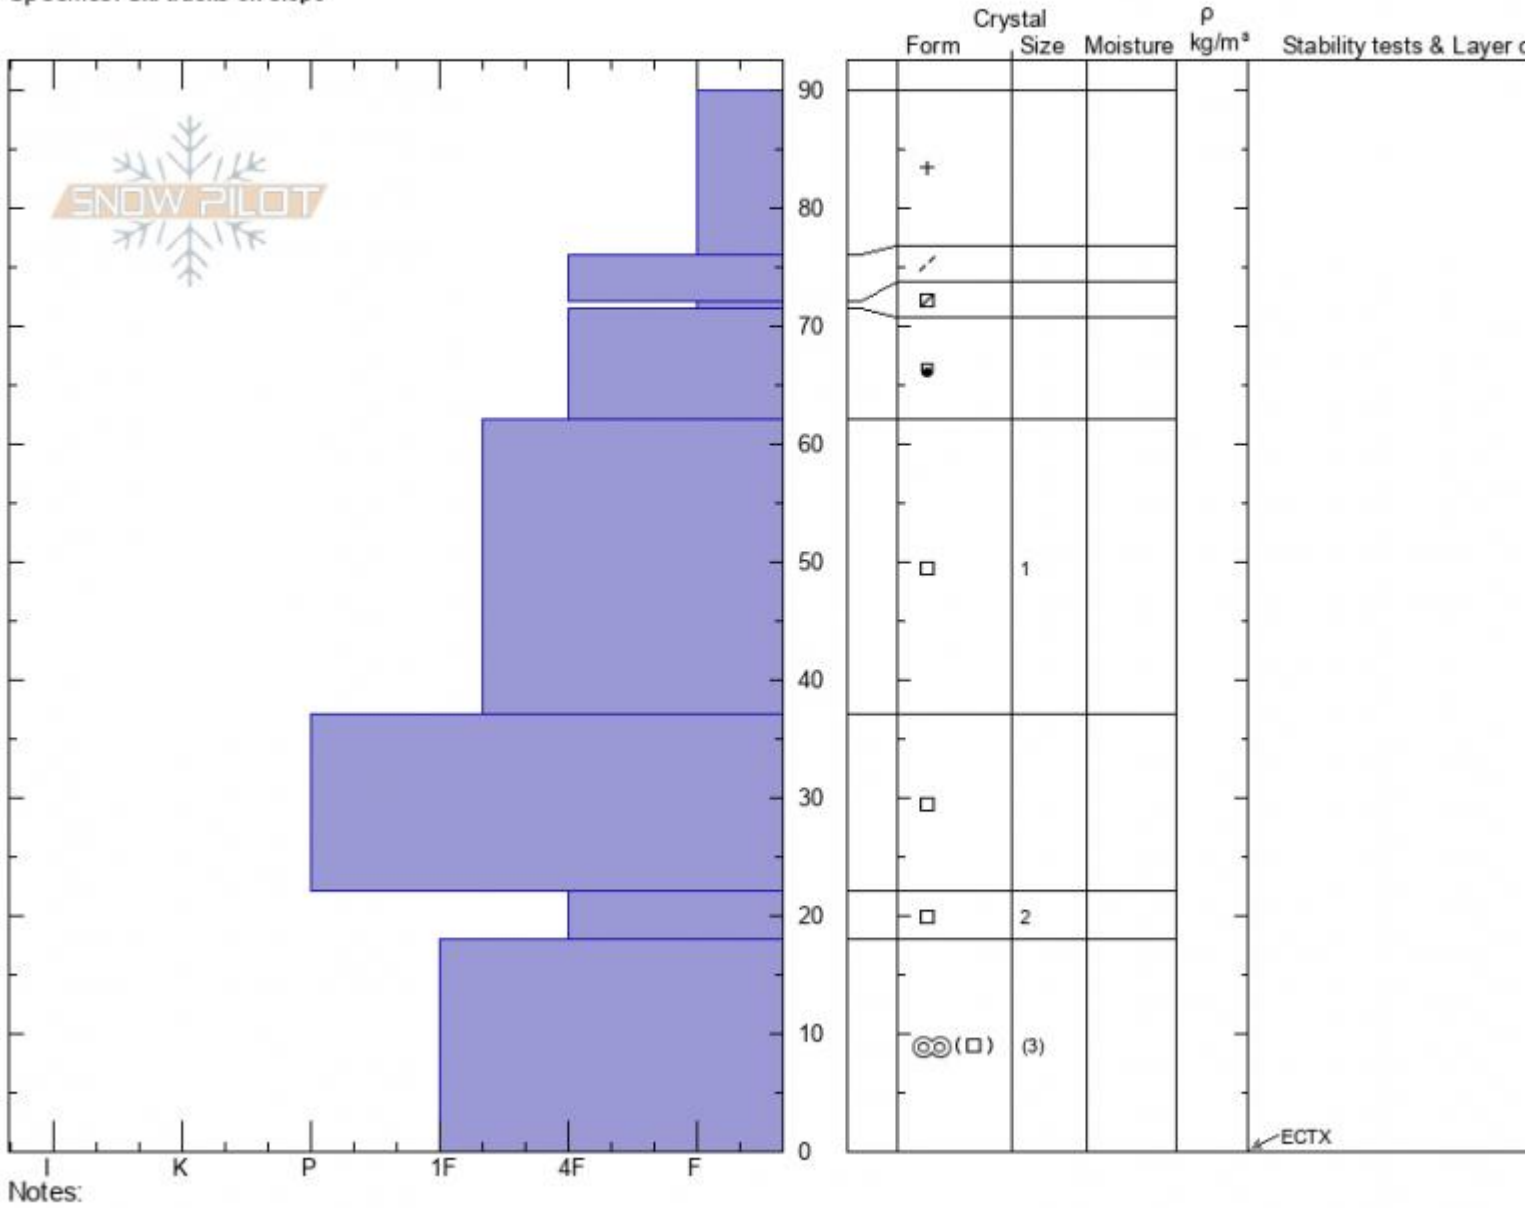

**Bacon Rind SE**  
**Madison Range-N**  
**MT**  
 Elevation: **8700 ft**  
 Aspect: **150°**  
 Specifics: **Ski tracks on slope**

**Ian Hoyer**  
**01/06/2022 - 11:00am**  
 Co-ord: **44.96611N, -111.09976W**  
 Slope Angle: **23°**  
 Wind Loading: **no**

Stability: **Good**  
 Air Temperature:  
 Sky Cover: **OVC**  
 Precipitation: **S-1**  
 Wind: **Calm**

**HS:90**    Layer Notes:  
 22-18cm: **Problematic layer**

Advisory Region  
 Southern Madison  
 Longitude  
 -111.10W  
 Latitude  
 44.96N  
 Southern Madison, 2022-01-06