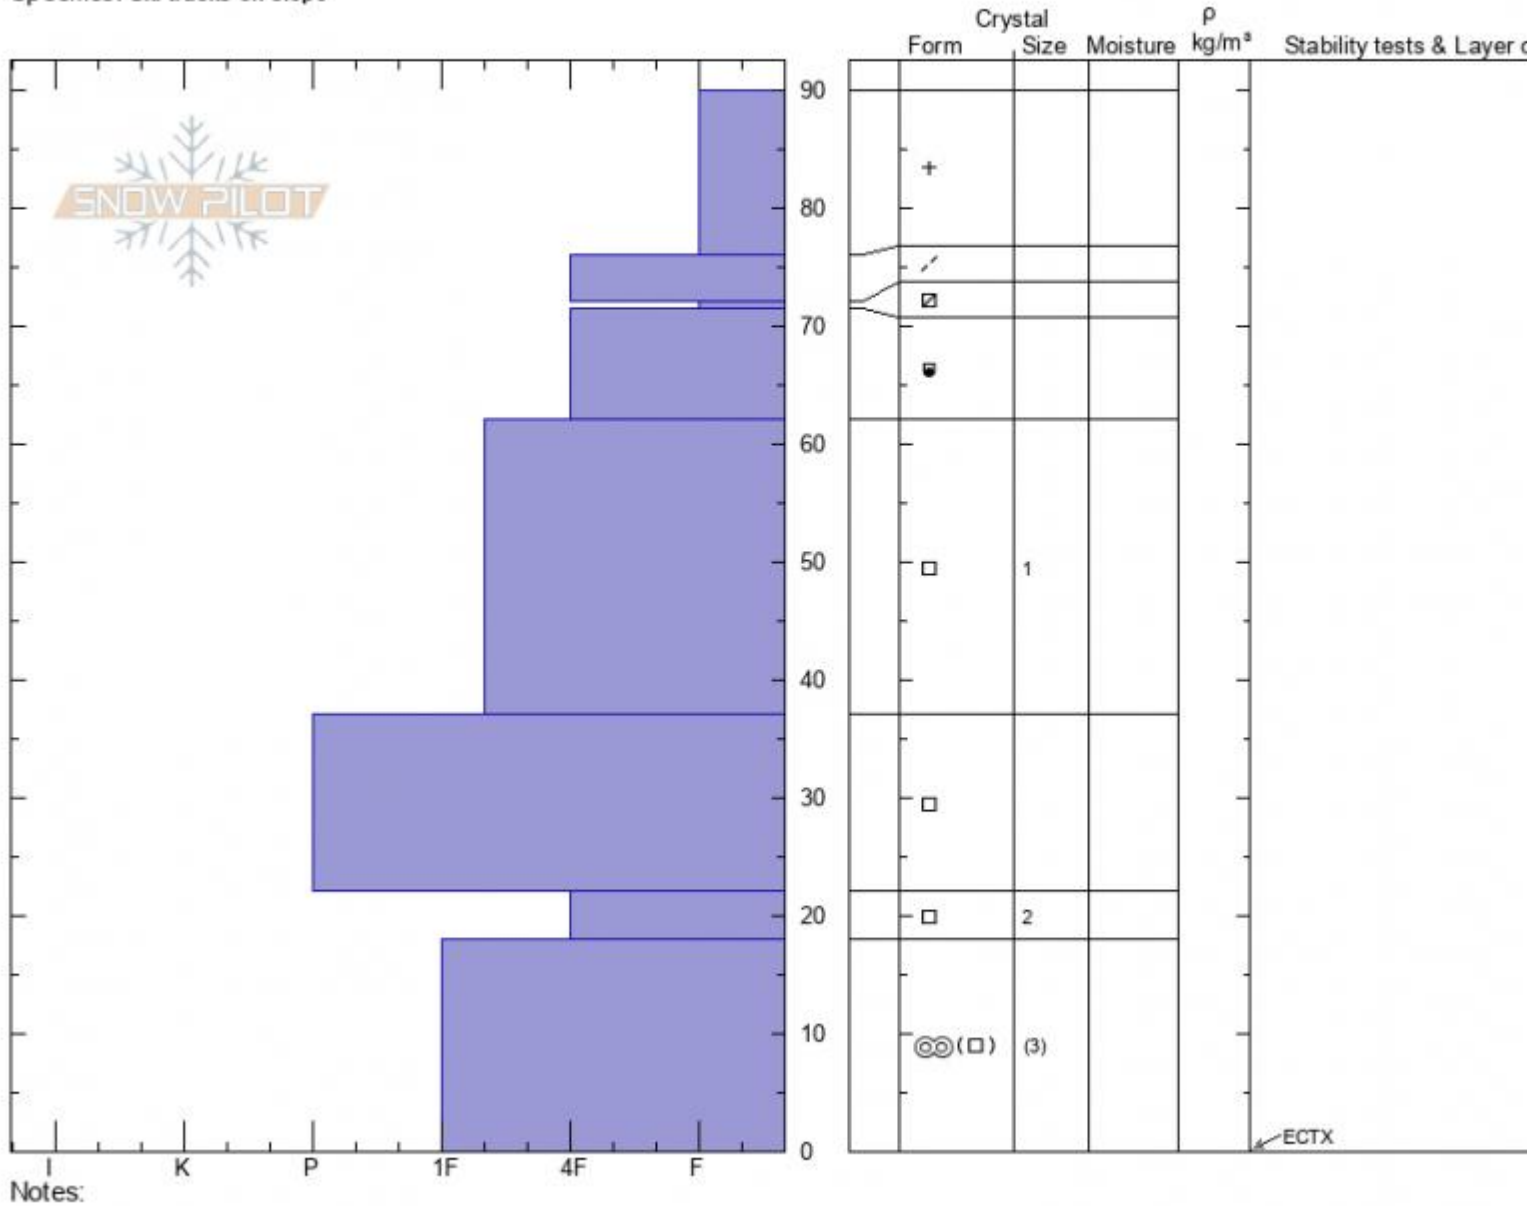

Bacon Rind SE
Madison Range-N
MT
 Elevation: **8700 ft**
 Aspect: **150°**
 Specifics: **Ski tracks on slope**

Ian Hoyer
01/06/2022 - 11:00am
 Co-ord: **44.96611N, -111.09976W**
 Slope Angle: **23°**
 Wind Loading: **no**

Stability: **Good**
 Air Temperature:
 Sky Cover: **OVC**
 Precipitation: **S-1**
 Wind: **Calm**

HS:90 Layer Notes:
 22-18cm: **Problematic layer**

Advisory Region
 Southern Madison
 Longitude
 -111.10W
 Latitude
 44.96N
 Southern Madison, 2022-01-06