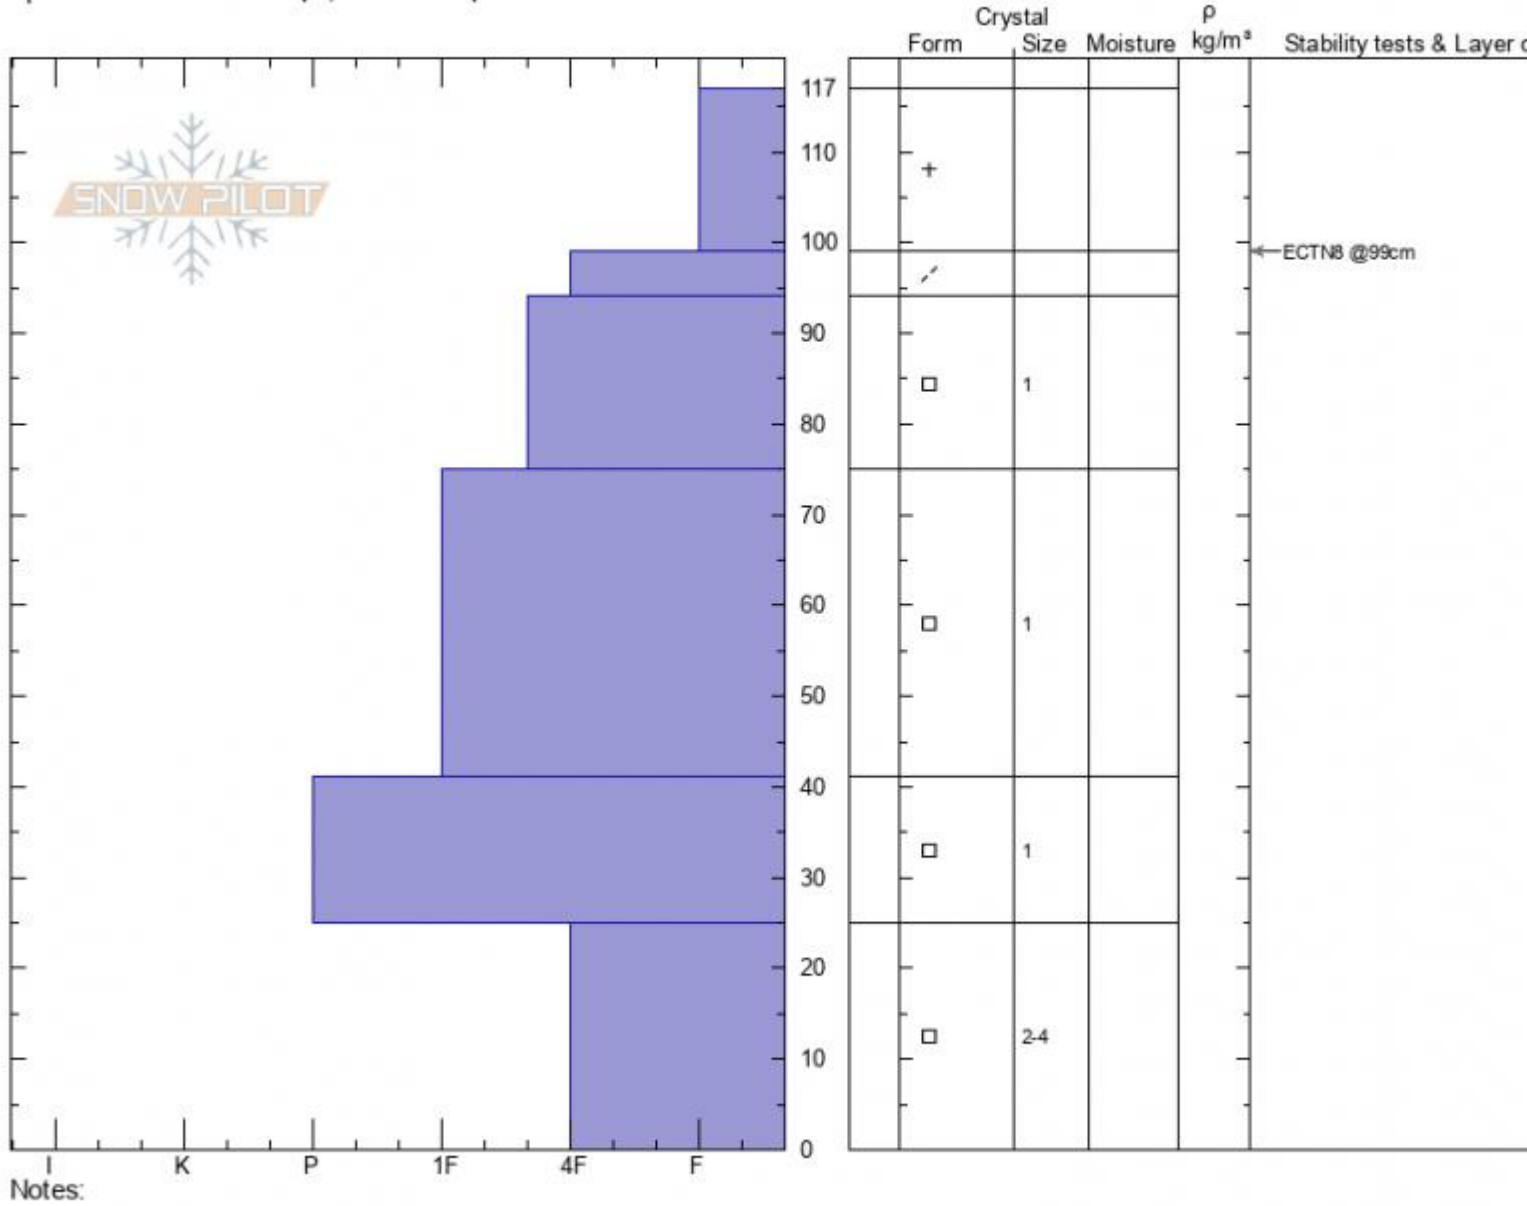

Bacon Rind E
Madison Range-N
MT
 Elevation: **8900 ft**
 Aspect: **95°**
 Specifics: **Ski tracks on slope; We skied slope**

Ian Hoyer
01/06/2022 - 1:00pm
 Co-ord: **44.97073N, -111.09596W**
 Slope Angle: **25°**
 Wind Loading: **no**

Stability: **Good**
 Air Temperature:
 Sky Cover: **OVC**
 Precipitation: **S1**
 Wind: **Calm**

HS:**117** Layer Notes:
 PF:**40** 25-0cm: **Problematic layer**
 PS: **15**

Advisory Region
 Southern Madison
 Longitude
 -111.10W
 Latitude
 44.96N
 Southern Madison, 2022-01-06