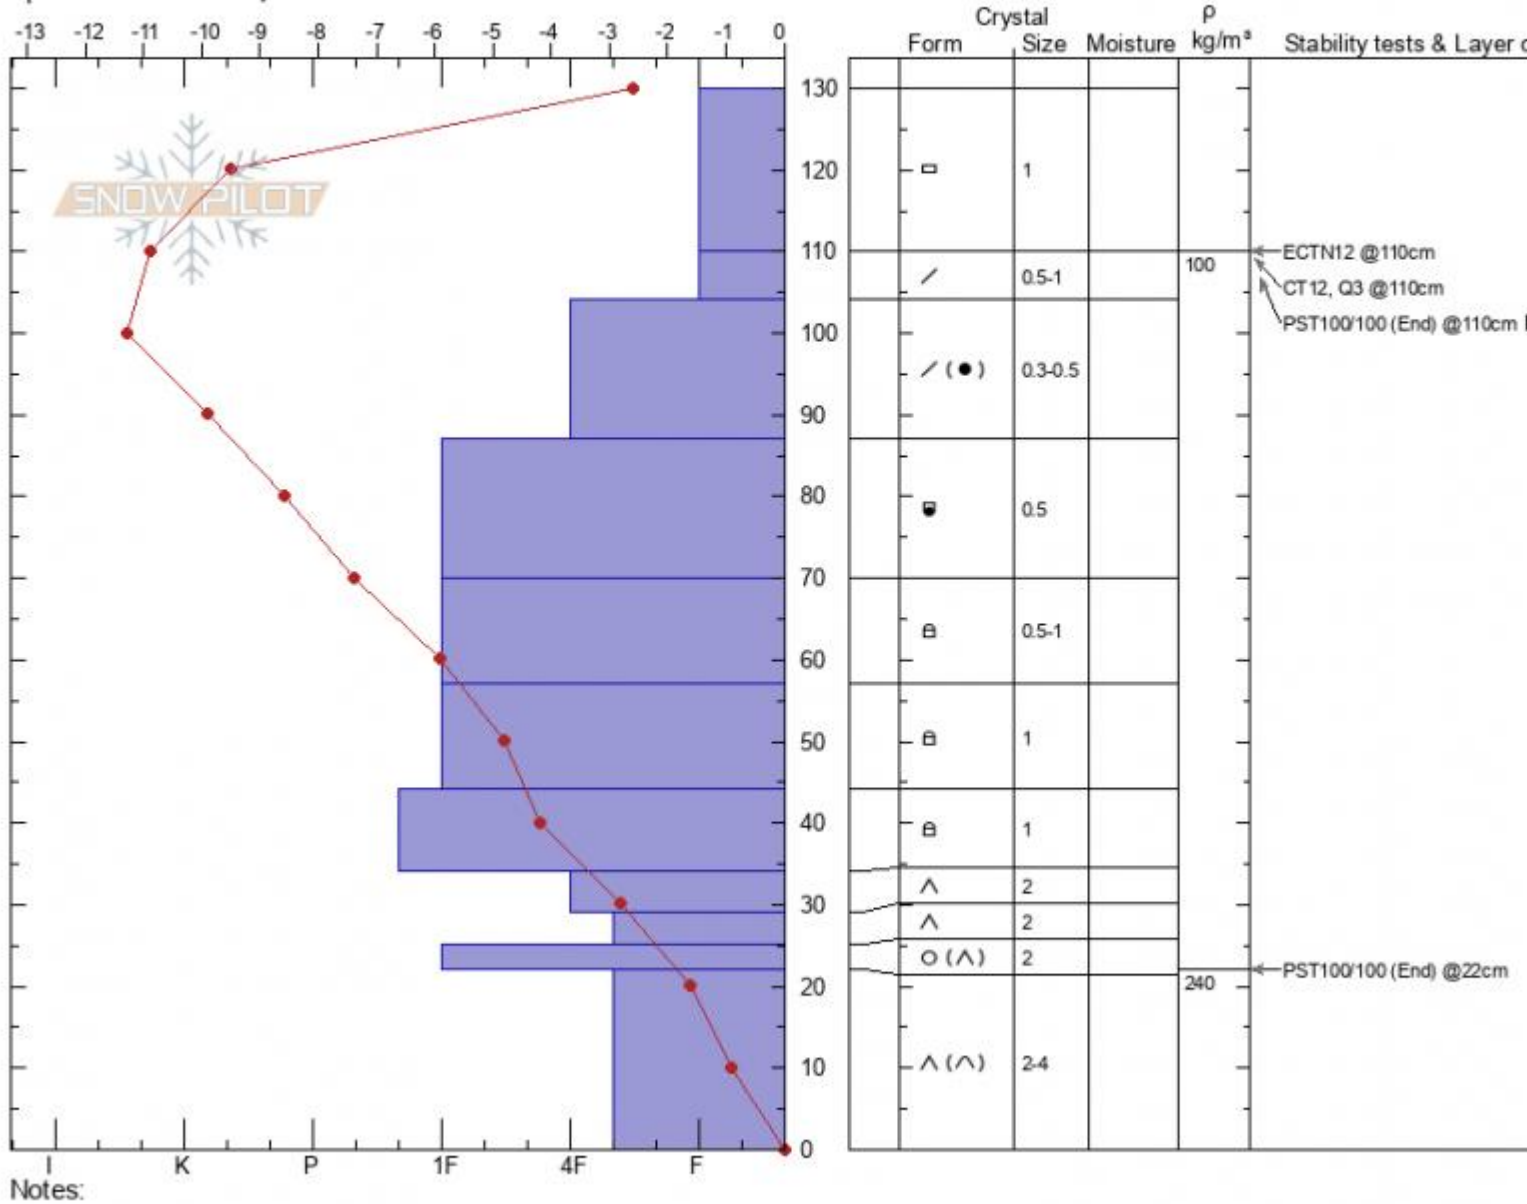

Bacon Rind Skillet
Madison Range-S
MT
 Elevation: **8789 ft**
 Aspect: **90°**
 Specifics: **We skied slope**

Erika Birkeland
01/06/2022 - 11:30am
 Co-ord: **44.96778N, -111.09723W**
 Slope Angle: **26°**
 Wind Loading:

Stability: **HS:130**
 Air Temperature: **-3.2°C**
 Sky Cover: **OVC**
 Precipitation: **S-1**
 Wind: **Calm**

Layer Notes:

Advisory Region
 Southern Madison
 Longitude
 -111.10W
 Latitude
 44.96N
 Southern Madison, 2022-01-07