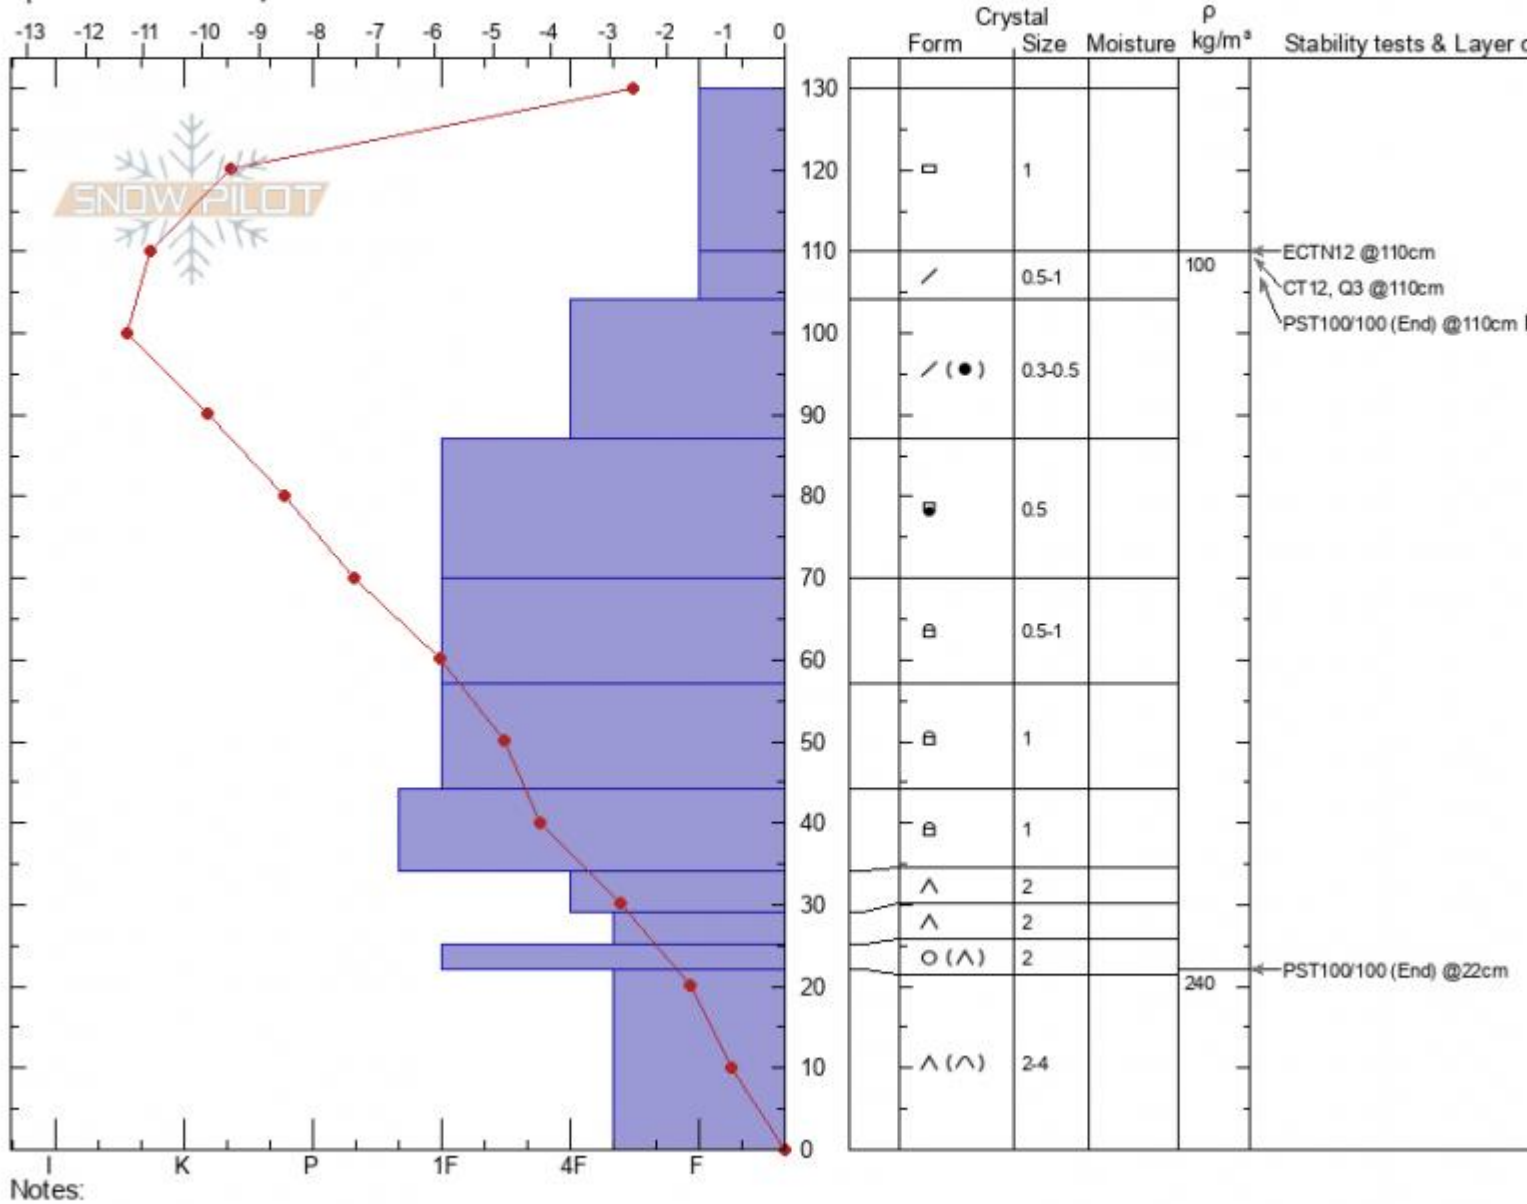

**Bacon Rind Skillet
Madison Range-S
MT**

Elevation: **8789 ft**
Aspect: **90°**

Specifics: **We skied slope**

Erika Birkeland
01/06/2022 - 11:30am
Co-ord: **44.96778N, -111.09723W**
Slope Angle: **26°**
Wind Loading:

Stability: **HS:130**
Air Temperature: **-3.2°C**
Sky Cover: **OVC**
Precipitation: **S-1**
Wind: **Calm**

Layer Notes:

Advisory Region
Southern Madison
Longitude
-111.10W
Latitude
44.96N
Southern Madison, 2022-01-07